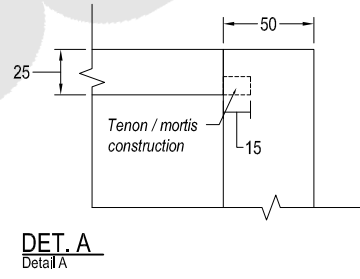

| Rev. No. | Revision note | material |
|----------|---------------|----------|
| 001      | Semi KD       | Teak     |

FRONT VIEW  
Tampak Muka

REAR VIEW  
Tampak Belakang

TOP VIEW  
Tampak Atas

SIDE VIEW  
Tampak Samping

|  |        |       |      |                              |  |       |                        |      |   |  |
|--|--------|-------|------|------------------------------|--|-------|------------------------|------|---|--|
|  | SERIES | SOHO  | ITEM | Soho Teak Vanity Cabinet 165 |  | DIM   | W1650 x D550 x H750 mm |      | ACCESSORIES<br>- Hinge Full Overlay ( Engsel Sendok lurus) ( 2 pcs)<br>- Handle stainless L7-13 cm(6 pcs)<br>- Drawer rail 400 mm-black (4 set)<br>- Bolt L M6-5 cm (6 pcs)<br>- L key / kunci L (1 pc) | - Hinge Full Overlay soft closing ( 2 pcs)<br>- Metal cleat (26 pcs)<br>- insert Nut / Mur nanas (6 pcs)<br>- Sepatu plastik hitam( 4 pcs) |
|  | CODE   | JA405 | DATE | 1 May '17                    |  | SCALE | nts                    | PAGE |   |  |