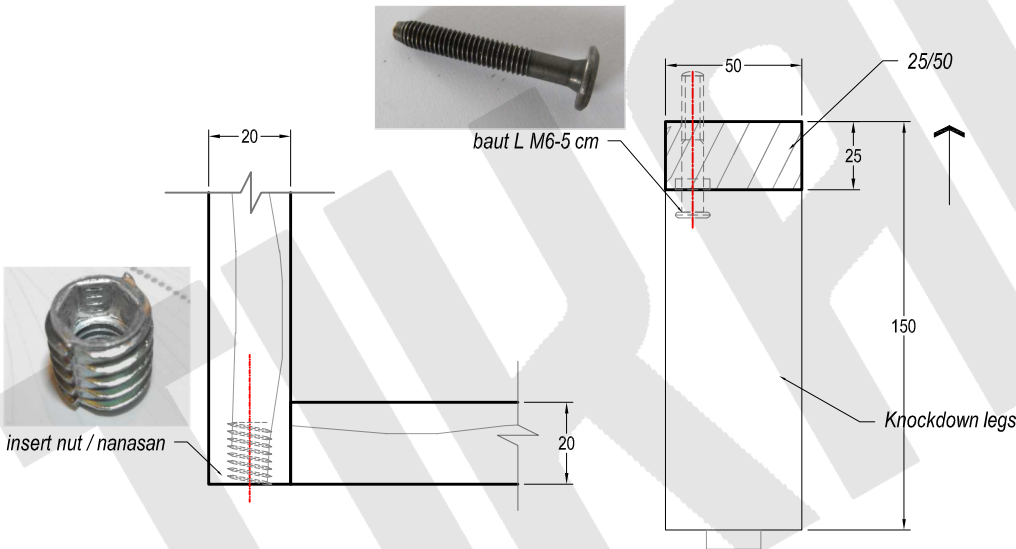

|       |                        |
|-------|------------------------|
| DIM   | W1650 x D550 x H750 mm |
| SCALE | nts                    |
| PAGE  | 02 of 03               |

- ACCESSORIES
- Hinge Full Overlay ( Engsel Sendok lurus) ( 2 pcs)
  - Handle stainless L7-13 cm(6 pcs)
  - Drawer rail 400 mm-black (4 set)
  - Bolt L M6-5 cm (6 pcs)
  - L key / kunci L (1 pc)
  - Hinge Full Overlay soft closing ( 2 pcs)
  - Metal cleat (26 pcs)
  - insert Nut / Mur nanas (6 pcs)
  - Sepatu plastik hitam( 4 pcs)

**Metal Cleat**  
Close Besi

**HINGES Full Overlay**  
Engsel sendok Lurus

**DETAIL DOOR**  
Detail Pintu

| Rev. No. | Revision note | material |
|----------|---------------|----------|
| 001      | Semi KD       | Teak     |

**TOP DRAWER**  
Detail laci Atas

**BOTTOM DRAWER**  
Detail laci Bawah

**DRAWER RAIL**  
Black

**DETAIL DRAWER**  
Detail Laci

**DET. 1**  
Detail 1

**DET. 2**  
Detail 2

SERIES  
**SOHO**

CODE  
**JA405**

ITEM  
**Soho Teak Vanity Cabinet 165**

DATE  
**1 May '17**

DIM  
**W1650 x D550 x H750 mm**

SCALE  
**nts**

PAGE  
**03 of 03**

- ACCESSORIES
- Hinge Full Overlay ( Engsel Sendok lurus) ( 2 pcs)
  - Handle stainless L7-13 cm(6 pcs)
  - Drawer rail 400 mm-black (4 set)
  - Bolt L M6-5 cm (6 pcs)
  - L key / kunci L (1 pc)
  - Hinge Full Overlay soft closing ( 2 pcs)
  - Metal cleat (26 pcs)
  - insert Nut / Mur nanas (6 pcs)
  - Sepatu plastik hitam( 4 pcs)