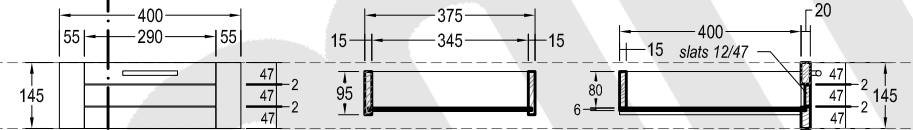

**TOP DRAWER**  
Detail laci Atas

**BOTTOM DRAWER**  
Detail laci Bawah

**DRAWER RAIL**  
Black

**DETAIL DRAWER**  
Detail Laci

**DET. 1**  
Detail 1

**DET. 2**  
Detail 2

SERIES  
**SOHO**

CODE  
**JA405**