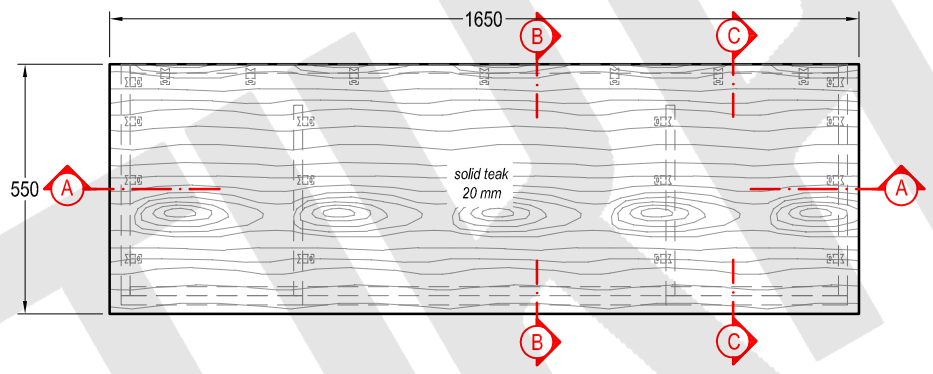

| Rev. No. | Revision note | material |
|----------|---------------|----------|
| 001      | Semi KD       | Teak     |

FRONT VIEW  
Tampak Muka

REAR VIEW  
Tampak Belakang

TOP VIEW  
Tampak Atas

SIDE VIEW  
Tampak Samping

|  |        |       |      |                              |  |       |                        |      |   |  |
|--|--------|-------|------|------------------------------|--|-------|------------------------|------|---|--|
|  | SERIES | SOHO  | ITEM | Soho Teak Vanity Cabinet 165 |  | DIM   | W1650 x D550 x H750 mm |      | ACCESSORIES<br>- Hinge Full Overlay ( Engsel Sendok lurus) ( 2 pcs)<br>- Handle stainless L7-13 cm(6 pcs)<br>- Drawer rail 400 mm-black (4 set)<br>- Bolt L M6-5 cm (6 pcs)<br>- L key / kunci L (1 pc) | - Hinge Full Overlay soft closing ( 2 pcs)<br>- Metal cleat (26 pcs)<br>- insert Nut / Mur nanas (6 pcs)<br>- Sepatu plastik hitam( 4 pcs) |
|  | CODE   | JA405 | DATE | 1 May '17                    |  | SCALE | nts                    | PAGE |   |  |