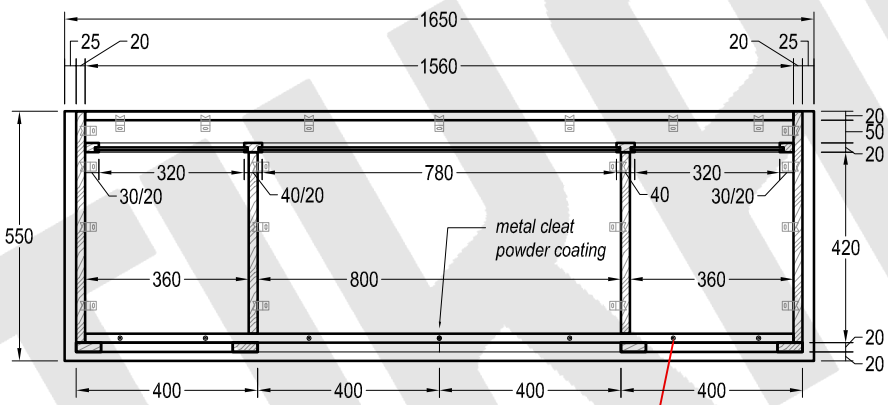

Rev. No.	Revision note	material
001	Semi KD	Teak

SERIES	SOHO
CODE	JA405

ITEM	Soho Teak Vanity Cabinet 165
DATE	1 May '17

DIM	W1650 x D550 x H750 mm
SCALE	nts
PAGE	02 of 03

1. ACCESSORIES
2. Hinge Full Overlay (Engsel Sendok lurus) (2 pcs)
   - Handle stainless L7-13 cm(6 pcs)
   - Drawer rail 400 mm-black (4 set)
   - Bolt L M6-5 cm (6 pcs)
   - L key / kunci L (1 pc)
   - Hinge Full Overlay soft closing (2 pcs)
   - Metal cleat (26 pcs)
   - insert Nut / Mur nanas (6 pcs)
   - Sepatu plastik hitam(4 pcs)