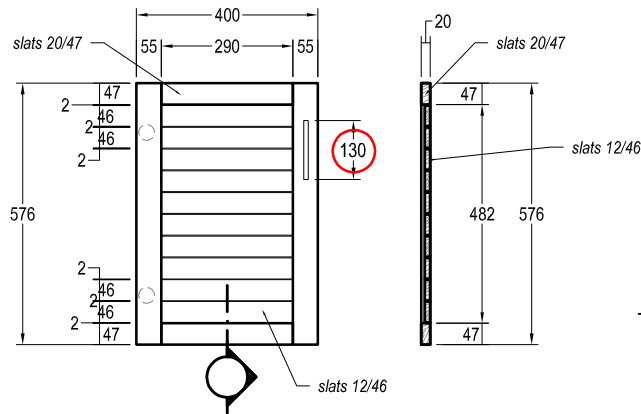

|  |        |       |      |                              |  |       |                        |      |   |  |
|--|--------|-------|------|------------------------------|--|-------|------------------------|------|---|--|
|  | SERIES | SOHO  | ITEM | Soho Teak Vanity Cabinet 165 |  | DIM   | W1650 x D550 x H750 mm |      | ACCESSORIES<br>- Hinge Full Overlay ( Engsel Sendok lurus) ( 2 pcs)<br>- Handle stainless L7-13 cm(6 pcs)<br>- Drawer rail 400 mm-black (4 set)<br>- Bolt L M6-5 cm (6 pcs)<br>- L key / kunci L (1 pc) | - Hinge Full Overlay soft closing ( 2 pcs)<br>- Metal cleat (26 pcs)<br>- insert Nut / Mur nanas (6 pcs)<br>- Sepatu plastik hitam( 4 pcs) |
|  | CODE   | JA405 | DATE | 1 May '17                    |  | SCALE | nts                    | PAGE |   |  |

|       |                        |
|-------|------------------------|
| DIM   | W1650 x D550 x H750 mm |
| SCALE | nts                    |
| PAGE  | 02 of 03               |

- ACCESSORIES
- Hinge Full Overlay ( Engsel Sendok lurus) ( 2 pcs)
  - Handle stainless L7-13 cm(6 pcs)
  - Drawer rail 400 mm-black (4 set)
  - Bolt L M6-5 cm (6 pcs)
  - L key / kunci L (1 pc)
  - Hinge Full Overlay soft closing ( 2 pcs)
  - Metal cleat (26 pcs)
  - insert Nut / Mur nanas (6 pcs)
  - Sepatu plastik hitam( 4 pcs)