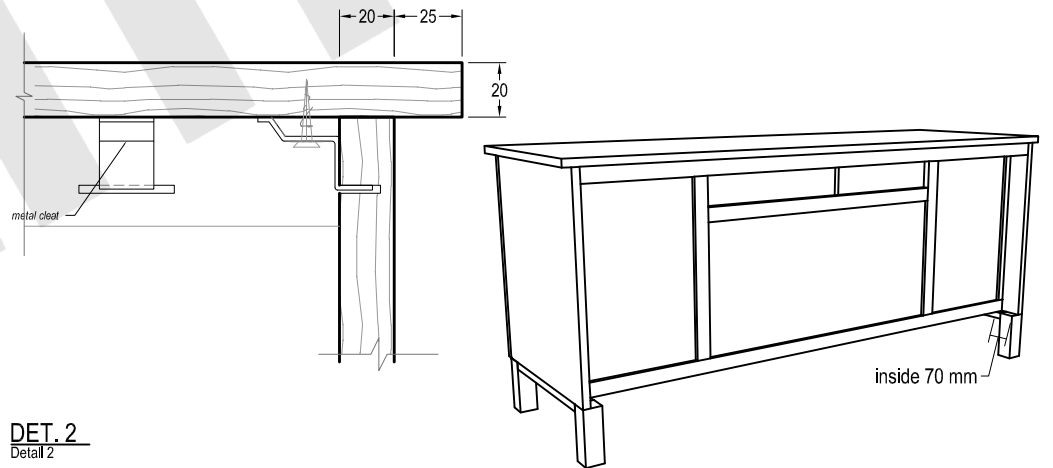

**TOP DRAWER**  
Detail laci Atas

**BOTTOM DRAWER**  
Detail laci Bawah

**DRAWER RAIL**  
Black

**DETAIL DRAWER**  
Detail Laci

**DET. 1**  
Detail 1

**DET. 2**  
Detail 2

SERIES  
**SOHO**

CODE  
**JA405**