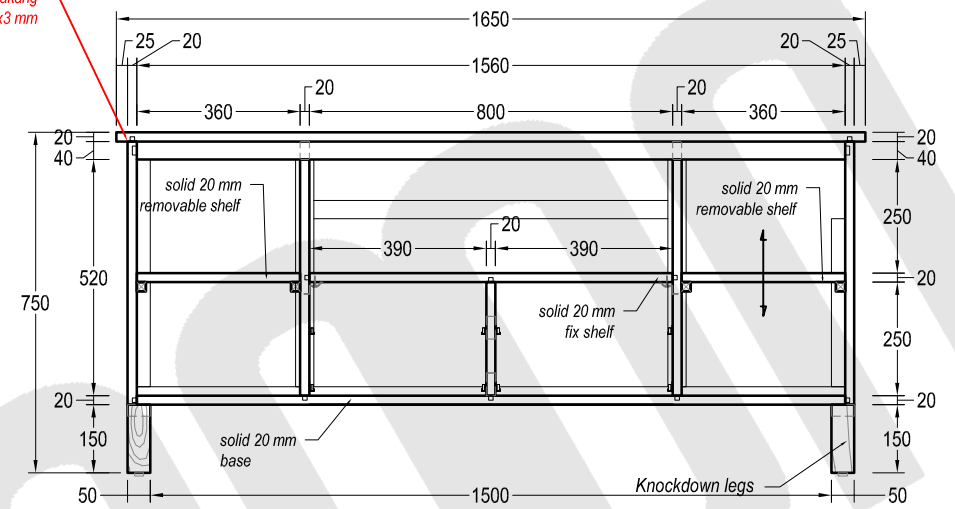

Rev. No.	Revision note	material
001	Semi KD	Teak

SERIES	SOHO
CODE	JA405

ITEM	Soho Teak Vanity Cabinet 165
DATE	1 May '17

DIM	W1650 x D550 x H750 mm
SCALE	nts
PAGE	02 of 03

1. ACCESSORIES
2. Hinge Full Overlay (Engsel Sendok lurus) (2 pcs)
   - Handle stainless L7-13 cm(6 pcs)
   - Drawer rail 400 mm-black (4 set)
   - Bolt L M6-5 cm (6 pcs)
   - L key / kunci L (1 pc)
   - Hinge Full Overlay soft closing (2 pcs)
   - Metal cleat (26 pcs)
   - insert Nut / Mur nanas (6 pcs)
   - Sepatu plastik hitam(4 pcs)