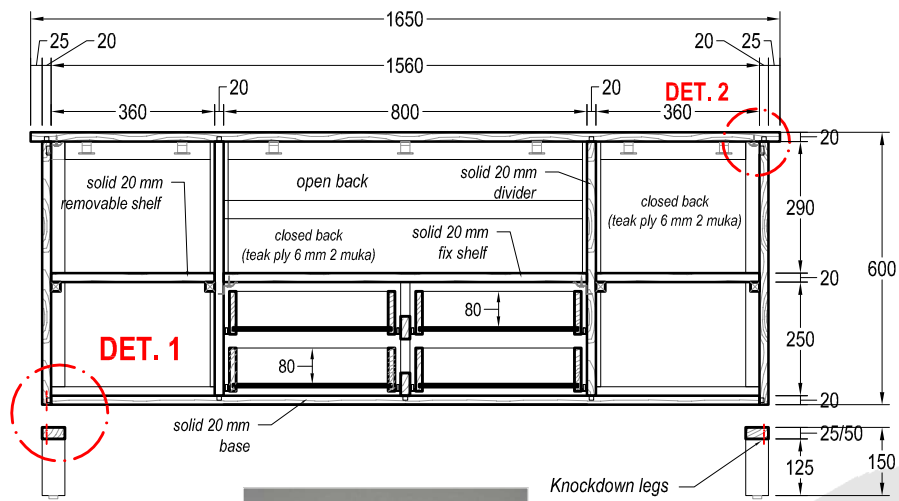

Rev. No.	Revision note	material
001	Semi KD	Teak

SERIES	SOHO
CODE	JA405

ITEM	Soho Teak Vanity Cabinet 165
DATE	1 May '17

DIM	W1650 x D550 x H750 mm
SCALE	nts
PAGE	02 of 03

1. ACCESSORIES
2. Hinge Full Overlay (Engsel Sendok lurus) (2 pcs)
   - Handle stainless L7-13 cm(6 pcs)
   - Drawer rail 400 mm-black (4 set)
   - Bolt L M6-5 cm (6 pcs)
   - L key / kunci L (1 pc)
   - Hinge Full Overlay soft closing (2 pcs)
   - Metal cleat (26 pcs)
   - insert Nut / Mur nanas (6 pcs)
   - Sepatu plastik hitam(4 pcs)