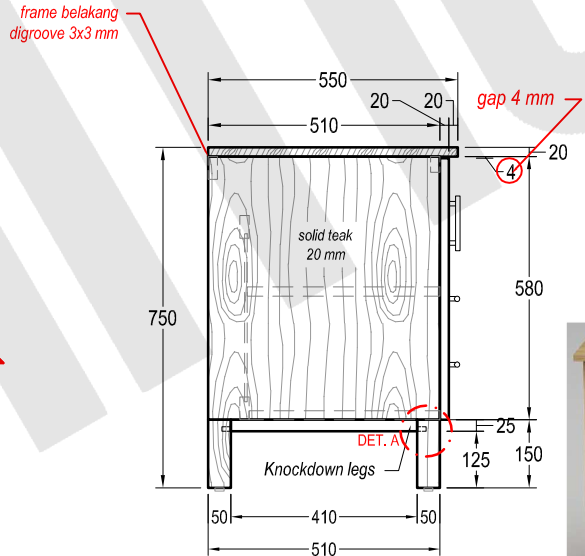

| Rev. No. | Revision note | material |
|----------|---------------|----------|
| 001      | Semi KD       | Teak     |

FRONT VIEW  
Tampak Muka

REAR VIEW  
Tampak Belakang

TOP VIEW  
Tampak Atas

SIDE VIEW  
Tampak Samping

|  |        |       |      |                              |  |       |                        |      |   |  |
|--|--------|-------|------|------------------------------|--|-------|------------------------|------|---|--|
|  | SERIES | SOHO  | ITEM | Soho Teak Vanity Cabinet 165 |  | DIM   | W1650 x D550 x H750 mm |      | ACCESSORIES<br>- Hinge Full Overlay ( Engsel Sendok lurus) ( 2 pcs)<br>- Handle stainless L7-13 cm(6 pcs)<br>- Drawer rail 400 mm-black (4 set)<br>- Bolt L M6-5 cm (6 pcs)<br>- L key / kunci L (1 pc) | - Hinge Full Overlay soft closing ( 2 pcs)<br>- Metal cleat (26 pcs)<br>- insert Nut / Mur nanas (6 pcs)<br>- Sepatu plastik hitam( 4 pcs) |
|  | CODE   | JA405 | DATE | 1 May '17                    |  | SCALE | nts                    | PAGE |   |  |

|       |                        |
|-------|------------------------|
| DIM   | W1650 x D550 x H750 mm |
| SCALE | nts                    |
| PAGE  | 02 of 03               |

- ACCESSORIES
- Hinge Full Overlay ( Engsel Sendok lurus) ( 2 pcs)
  - Handle stainless L7-13 cm(6 pcs)
  - Drawer rail 400 mm-black (4 set)
  - Bolt L M6-5 cm (6 pcs)
  - L key / kunci L (1 pc)
  - Hinge Full Overlay soft closing ( 2 pcs)
  - Metal cleat (26 pcs)
  - insert Nut / Mur nanas (6 pcs)
  - Sepatu plastik hitam( 4 pcs)

ITEM  
**Soho Teak Vanity Cabinet 165**

DATE  
**1 May '17**

DIM  
**W1650 x D550 x H750 mm**

SCALE  
**nts**

PAGE  
**03 of 03**

- ACCESSORIES
- Hinge Full Overlay ( Engsel Sendok lurus) ( 2 pcs)
  - Handle stainless L7-13 cm(6 pcs)
  - Drawer rail 400 mm-black (4 set)
  - Bolt L M6-5 cm (6 pcs)
  - L key / kunci L (1 pc)
  - Hinge Full Overlay soft closing ( 2 pcs)
  - Metal cleat (26 pcs)
  - insert Nut / Mur nanas (6 pcs)
  - Sepatu plastik hitam( 4 pcs)