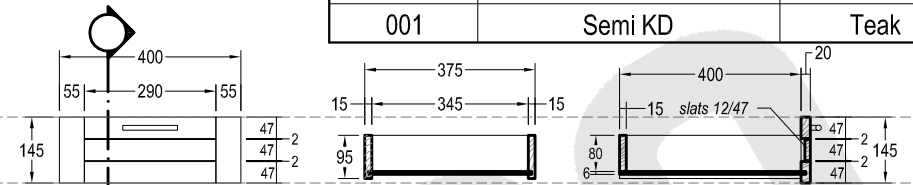

Rev. No.	Revision note	material
001	Semi KD	Teak

TOP DRAWER
Detail laci Atas