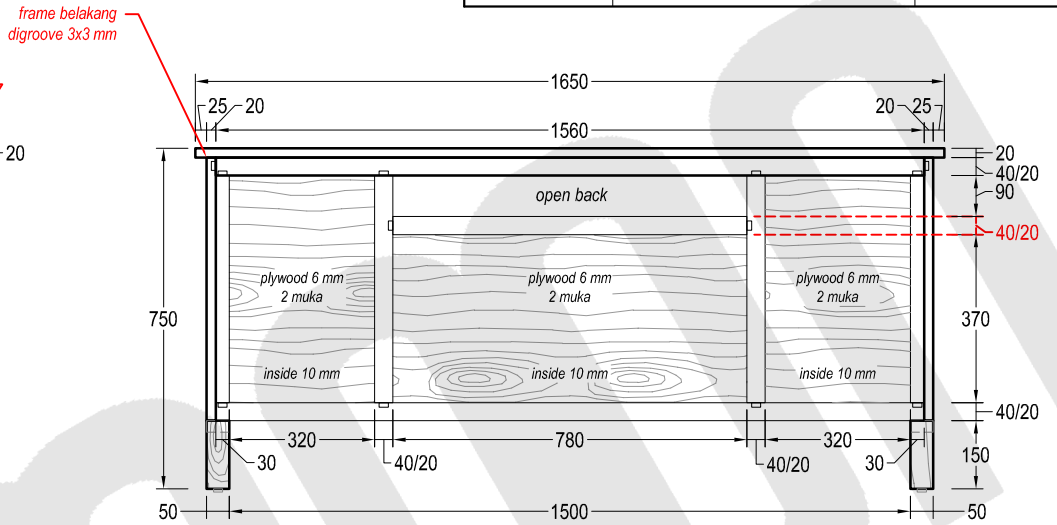

| Rev. No. | Revision note | material |
|----------|---------------|----------|
| 001      | Semi KD       | Teak     |

FRONT VIEW  
Tampak Muka

REAR VIEW  
Tampak Belakang

TOP VIEW  
Tampak Atas

SIDE VIEW  
Tampak Samping

|  |        |       |      |                              |  |       |                        |      |   |  |
|--|--------|-------|------|------------------------------|--|-------|------------------------|------|---|--|
|  | SERIES | SOHO  | ITEM | Soho Teak Vanity Cabinet 165 |  | DIM   | W1650 x D550 x H750 mm |      | ACCESSORIES<br>- Hinge Full Overlay ( Engsel Sendok lurus) ( 2 pcs)<br>- Handle stainless L7-13 cm(6 pcs)<br>- Drawer rail 400 mm-black (4 set)<br>- Bolt L M6-5 cm (6 pcs)<br>- L key / kunci L (1 pc) | - Hinge Full Overlay soft closing ( 2 pcs)<br>- Metal cleat (26 pcs)<br>- insert Nut / Mur nanas (6 pcs)<br>- Sepatu plastik hitam( 4 pcs) |
|  | CODE   | JA405 | DATE | 1 May '17                    |  | SCALE | nts                    | PAGE |   |  |

|       |                        |
|-------|------------------------|
| DIM   | W1650 x D550 x H750 mm |
| SCALE | nts                    |
| PAGE  | 02 of 03               |

- ACCESSORIES
- Hinge Full Overlay ( Engsel Sendok lurus) ( 2 pcs)
  - Handle stainless L7-13 cm(6 pcs)
  - Drawer rail 400 mm-black (4 set)
  - Bolt L M6-5 cm (6 pcs)
  - L key / kunci L (1 pc)
  - Hinge Full Overlay soft closing ( 2 pcs)
  - Metal cleat (26 pcs)
  - insert Nut / Mur nanas (6 pcs)
  - Sepatu plastik hitam( 4 pcs)

ITEM  
**Soho Teak Vanity Cabinet 165**

DATE  
**1 May '17**

DIM  
**W1650 x D550 x H750 mm**

SCALE  
**nts**

PAGE  
**03 of 03**

- ACCESSORIES
- Hinge Full Overlay ( Engsel Sendok lurus) ( 2 pcs)
  - Handle stainless L7-13 cm(6 pcs)
  - Drawer rail 400 mm-black (4 set)
  - Bolt L M6-5 cm (6 pcs)
  - L key / kunci L (1 pc)
  - Hinge Full Overlay soft closing ( 2 pcs)
  - Metal cleat (26 pcs)
  - insert Nut / Mur nanas (6 pcs)
  - Sepatu plastik hitam( 4 pcs)