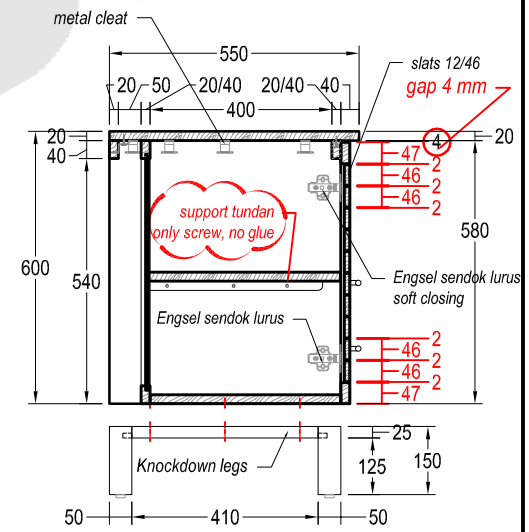

Rev. No.	Revision note	material
001	Semi KD	Teak

SERIES	SOHO
CODE	JA405

ITEM	Soho Teak Vanity Cabinet 165
DATE	1 May '17

DIM	W1650 x D550 x H750 mm
SCALE	nts
PAGE	02 of 03

1. ACCESSORIES
2. Hinge Full Overlay (Engsel Sendok lurus) (2 pcs)
   - Handle stainless L7-13 cm(6 pcs)
   - Drawer rail 400 mm-black (4 set)
   - Bolt L M6-5 cm (6 pcs)
   - L key / kunci L (1 pc)
   - Hinge Full Overlay soft closing (2 pcs)
   - Metal cleat (26 pcs)
   - insert Nut / Mur nanas (6 pcs)
   - Sepatu plastik hitam(4 pcs)