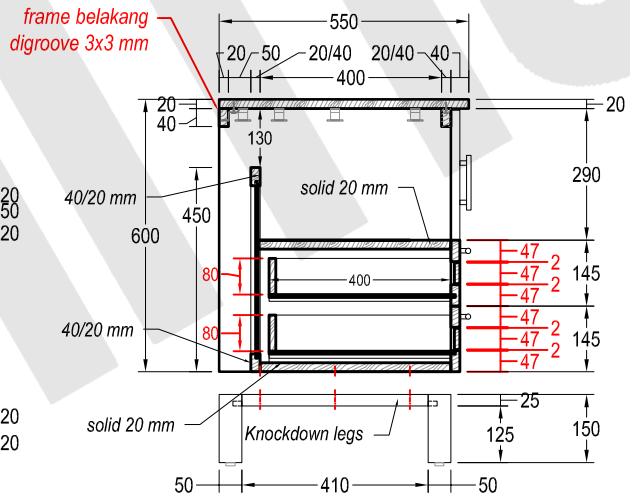

Rev. No.	Revision note	material
001	Semi KD	Teak

SERIES	SOHO
CODE	JA405

ITEM	Soho Teak Vanity Cabinet 165
DATE	1 May '17

DIM	W1650 x D550 x H750 mm
SCALE	nts
PAGE	02 of 03

1. ACCESSORIES
2. Hinge Full Overlay (Engsel Sendok lurus) (2 pcs)
   - Handle stainless L7-13 cm(6 pcs)
   - Drawer rail 400 mm-black (4 set)
   - Bolt L M6-5 cm (6 pcs)
   - L key / kunci L (1 pc)
   - Hinge Full Overlay soft closing (2 pcs)
   - Metal cleat (26 pcs)
   - insert Nut / Mur nanas (6 pcs)
   - Sepatu plastik hitam(4 pcs)