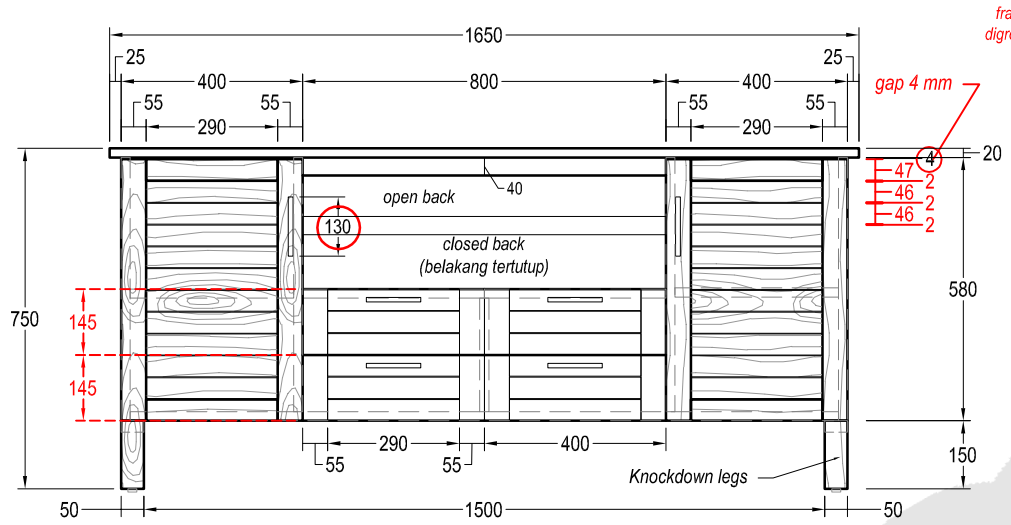

| Rev. No. | Revision note | material |
|----------|---------------|----------|
| 001      | Semi KD       | Teak     |

FRONT VIEW  
Tampak Muka

REAR VIEW  
Tampak Belakang

TOP VIEW  
Tampak Atas

SIDE VIEW  
Tampak Samping

|  |        |       |      |                              |  |       |                        |      |   |  |
|--|--------|-------|------|------------------------------|--|-------|------------------------|------|---|--|
|  | SERIES | SOHO  | ITEM | Soho Teak Vanity Cabinet 165 |  | DIM   | W1650 x D550 x H750 mm |      | ACCESSORIES<br>- Hinge Full Overlay ( Engsel Sendok lurus) ( 2 pcs)<br>- Handle stainless L7-13 cm(6 pcs)<br>- Drawer rail 400 mm-black (4 set)<br>- Bolt L M6-5 cm (6 pcs)<br>- L key / kunci L (1 pc) | - Hinge Full Overlay soft closing ( 2 pcs)<br>- Metal cleat (26 pcs)<br>- insert Nut / Mur nanas (6 pcs)<br>- Sepatu plastik hitam( 4 pcs) |
|  | CODE   | JA405 | DATE | 1 May '17                    |  | SCALE | nts                    | PAGE |   |  |

|       |                        |
|-------|------------------------|
| DIM   | W1650 x D550 x H750 mm |
| SCALE | nts                    |
| PAGE  | 02 of 03               |

- ACCESSORIES
- Hinge Full Overlay ( Engsel Sendok lurus) ( 2 pcs)
  - Handle stainless L7-13 cm(6 pcs)
  - Drawer rail 400 mm-black (4 set)
  - Bolt L M6-5 cm (6 pcs)
  - L key / kunci L (1 pc)
  - Hinge Full Overlay soft closing ( 2 pcs)
  - Metal cleat (26 pcs)
  - insert Nut / Mur nanas (6 pcs)
  - Sepatu plastik hitam( 4 pcs)