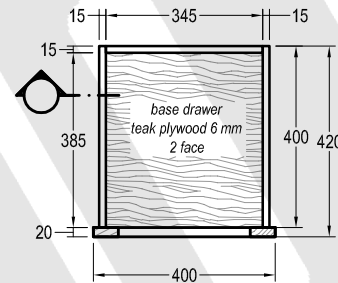

|       |                        |
|-------|------------------------|
| DIM   | W1650 x D550 x H750 mm |
| SCALE | nts                    |
| PAGE  | 02 of 03               |

- ACCESSORIES
- Hinge Full Overlay ( Engsel Sendok lurus) ( 2 pcs)
  - Handle stainless L7-13 cm(6 pcs)
  - Drawer rail 400 mm-black (4 set)
  - Bolt L M6-5 cm (6 pcs)
  - L key / kunci L (1 pc)
  - Hinge Full Overlay soft closing ( 2 pcs)
  - Metal cleat (26 pcs)
  - insert Nut / Mur nanas (6 pcs)
  - Sepatu plastik hitam( 4 pcs)

**Metal Cleat**  
Close Besi

**HINGES Full Overlay**  
Engsel sendok Lurus

**DETAIL DOOR**  
Detail Pintu

| Rev. No. | Revision note | material |
|----------|---------------|----------|
| 001      | Semi KD       | Teak     |

**TOP DRAWER**  
Detail laci Atas

**BOTTOM DRAWER**  
Detail laci Bawah

**DRAWER RAIL**  
Black

**DETAIL DRAWER**  
Detail Laci

**DET. 1**  
Detail 1

**DET. 2**  
Detail 2

SERIES  
**SOHO**

CODE  
**JA405**

ITEM  
**Soho Teak Vanity Cabinet 165**

DATE  
**1 May '17**

DIM  
**W1650 x D550 x H750 mm**

SCALE  
**nts**

PAGE  
**03 of 03**

- ACCESSORIES
- Hinge Full Overlay ( Engsel Sendok lurus) ( 2 pcs)
  - Handle stainless L7-13 cm(6 pcs)
  - Drawer rail 400 mm-black (4 set)
  - Bolt L M6-5 cm (6 pcs)
  - L key / kunci L (1 pc)
  - Hinge Full Overlay soft closing ( 2 pcs)
  - Metal cleat (26 pcs)
  - insert Nut / Mur nanas (6 pcs)
  - Sepatu plastik hitam( 4 pcs)