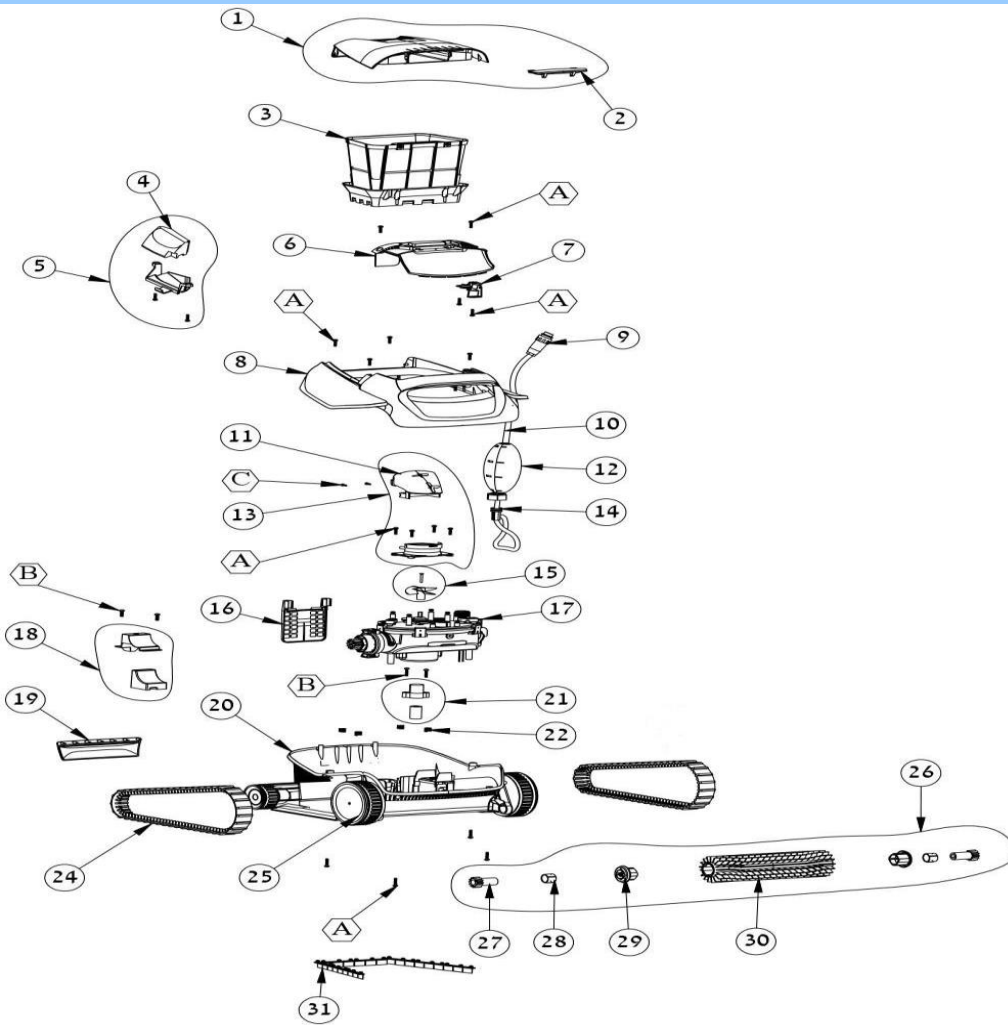

DOLPHIN POOLSTYLE PLUS

#01 (ps basic 230v)

#03 (filters s100 - catalog kit)