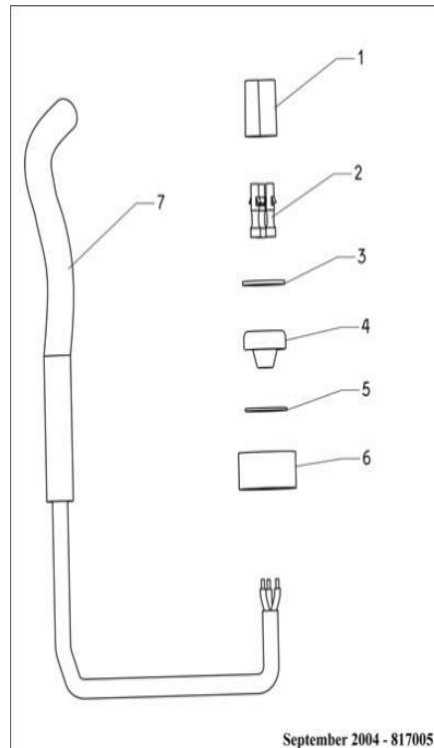

DOLPHIN POOLSTYLE PLUS

. 17.16	5890051LF	CABLE MBU 2010
. 17.A	3374012-A	SCREW KA 40X12
. 17.MU1	9995386-ASSY	MU S100 ASSY
. 17.MU2	9995386-EX	MU S100/E20 EX
18	9991747	BOTTOM FLOAT+HOUSING FOR S100
19	9983024	QUICK WATER RELEASE
20	9991752	CHASSIS ASSEMBLY M1C
21	9991746-ASSY	INNER WEIGHT FOR M1 CHASSIS ASSY
22	3917022	SPRING FOR FILTER S LINE
24	9983152	TRACK S GREY
25	Kit Options	
. 25.01	99830146	LARGE WHEEL COVER BLACK
. 25.02	9983013	ACTIVE BRUSH BRACKET -L
. 25.03	99831116	FRONT WHEEL BLACK
. 25.04	99831216	WHEEL DISK BLACK
. 25.05	9983114	WHEEL BUSHING 2
. 25.06	9983012	ACTIVE BRUSH BRACKET -R
. 25.07	3726283	BYPASS AND WHEEL WEIGHT FOR M1
. 25.08	99830166	WHEEL PLUG BLACK
. 25.09	99830156	SMALL WHEEL BLACK
. 25.A	3379616-A	SCREW KA50X16 WN1412
26	9995544-ASSY	ACTIVE BRUSH E10 GREY ASSY
27	9983018	GEAR Z12 FOR ACTIVE BRUSH M1
28	9983042	ACTIVE BRUSH BUSHING M1
29	9983017	ACTIVE BRUSH ADAPTOR FOR M1
30	9983122	GREY BRUSH FOR ACTIVE BRUSH
31	9991732	VACUUM STRIPS KIT OF 10
A	3379616-A	SCREW KA50X16 WN1412
B	3379440-A	SCREW KA50X12 A2 WN1412

DOLPHIN POOLSTYLE PLUS

#01 (ps basic 230v)

#03 (filters s100 - catalog kit)

DOLPHIN POOLSTYLE PLUS

#12 (float assy d.basic float blue)

#14 (retrofit for cable con. 2015)

November 2005 - P/No 8170070

September 2004 - 8170051