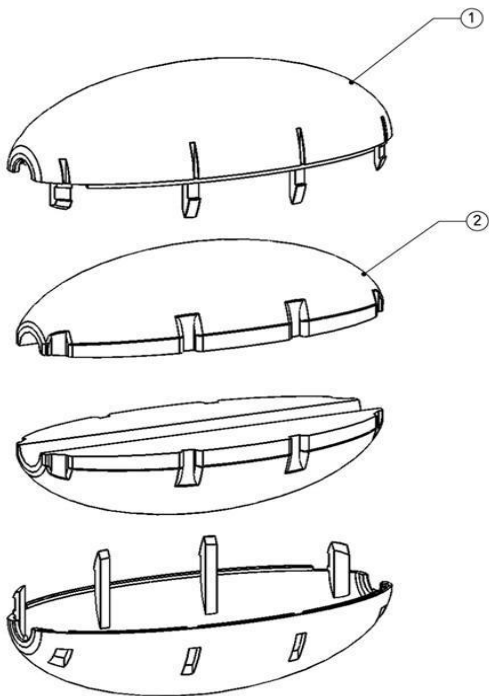

DOLPHIN POOLSTYLE PLUS

. 17.16	5890051LF	CABLE MBU 2010
. 17.A	3374012-A	SCREW KA 40X12
. 17.MU1	9995386-ASSY	MU S100 ASSY
. 17.MU2	9995386-EX	MU S100/E20 EX
18	9991747	BOTTOM FLOAT+HOUSING FOR S100
19	9983024	QUICK WATER RELEASE
20	9991752	CHASSIS ASSEMBLY M1C
21	9991746-ASSY	INNER WEIGHT FOR M1 CHASSIS ASSY
22	3917022	SPRING FOR FILTER S LINE
24	9983152	TRACK S GREY
25	Kit Options	
. 25.01	99830146	LARGE WHEEL COVER BLACK
. 25.02	9983013	ACTIVE BRUSH BRACKET -L
. 25.03	99831116	FRONT WHEEL BLACK
. 25.04	99831216	WHEEL DISK BLACK
. 25.05	9983114	WHEEL BUSHING 2
. 25.06	9983012	ACTIVE BRUSH BRACKET -R
. 25.07	3726283	BYPASS AND WHEEL WEIGHT FOR M1
. 25.08	99830166	WHEEL PLUG BLACK
. 25.09	99830156	SMALL WHEEL BLACK
. 25.A	3379616-A	SCREW KA50X16 WN1412
26	9995544-ASSY	ACTIVE BRUSH E10 GREY ASSY
27	9983018	GEAR Z12 FOR ACTIVE BRUSH M1
28	9983042	ACTIVE BRUSH BUSHING M1
29	9983017	ACTIVE BRUSH ADAPTOR FOR M1
30	9983122	GREY BRUSH FOR ACTIVE BRUSH
31	9991732	VACUUM STRIPS KIT OF 10
A	3379616-A	SCREW KA50X16 WN1412
B	3379440-A	SCREW KA50X12 A2 WN1412

DOLPHIN POOLSTYLE PLUS

#01 (ps basic 230v)

#03 (filters s100 - catalog kit)

DOLPHIN POOLSTYLE PLUS

#12 (float assy d.basic float blue)

#14 (retrofit for cable con. 2015)

November 2005 - P/No 8170070

September 2004 - 8170051