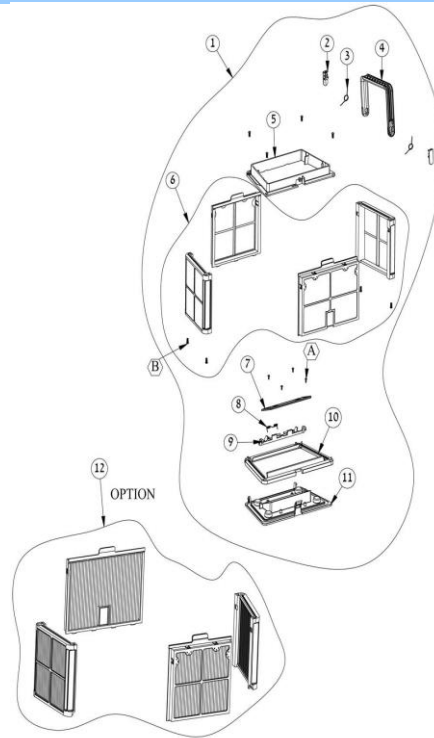

DOLPHIN POOLSTYLE PLUS