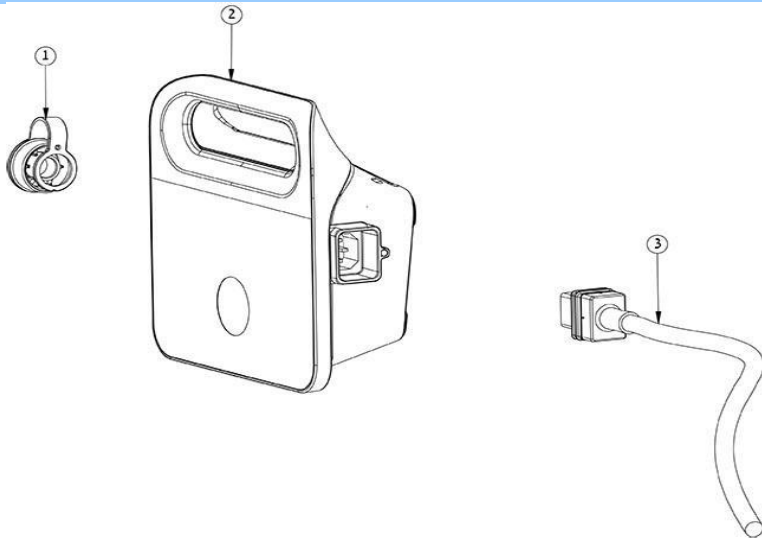

DOLPHIN POOLSTYLE PLUS