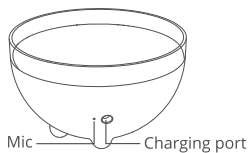

At a Glance

02

Control Button	Power On: Press and hold for 3s
	Power Off: Press and hold for 10s (the light will flash with blue twice)
	Sleep Mode: Press and hold for 2s
	Awake: Press once in Sleep mode
	Color Switch: Press to switch from different color

Installing Your Device

- 1 Connect the adapter to the lamp via the DC charging port;
- 2 Power on the adapter (the lamp is available to use during charging).