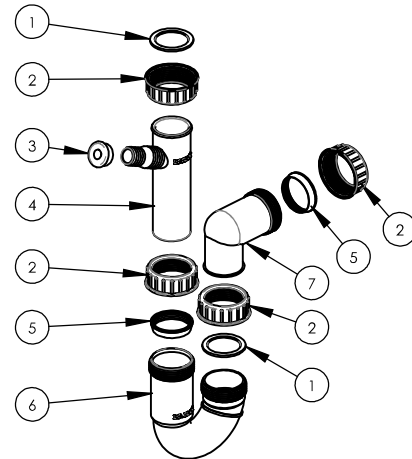

NUMBER	DESCRIPTION-EN	Q.TY
1	flat gasket	2
2	G1½" nut	4
3	cap for dishwasher connection	1
4	dishwasher connection	1
5	conical gasket	2
6	U-trap	1
7	G1½" angle	1

NUMBER	DESCRIPTION-EN	Q.TY
1	flat gasket	2
2	G1½" nut	4
3	cap for dishwasher connection	1
4	dishwasher connection	1
5	conical gasket	2
6	U-trap	1
7	G1½" angle	1