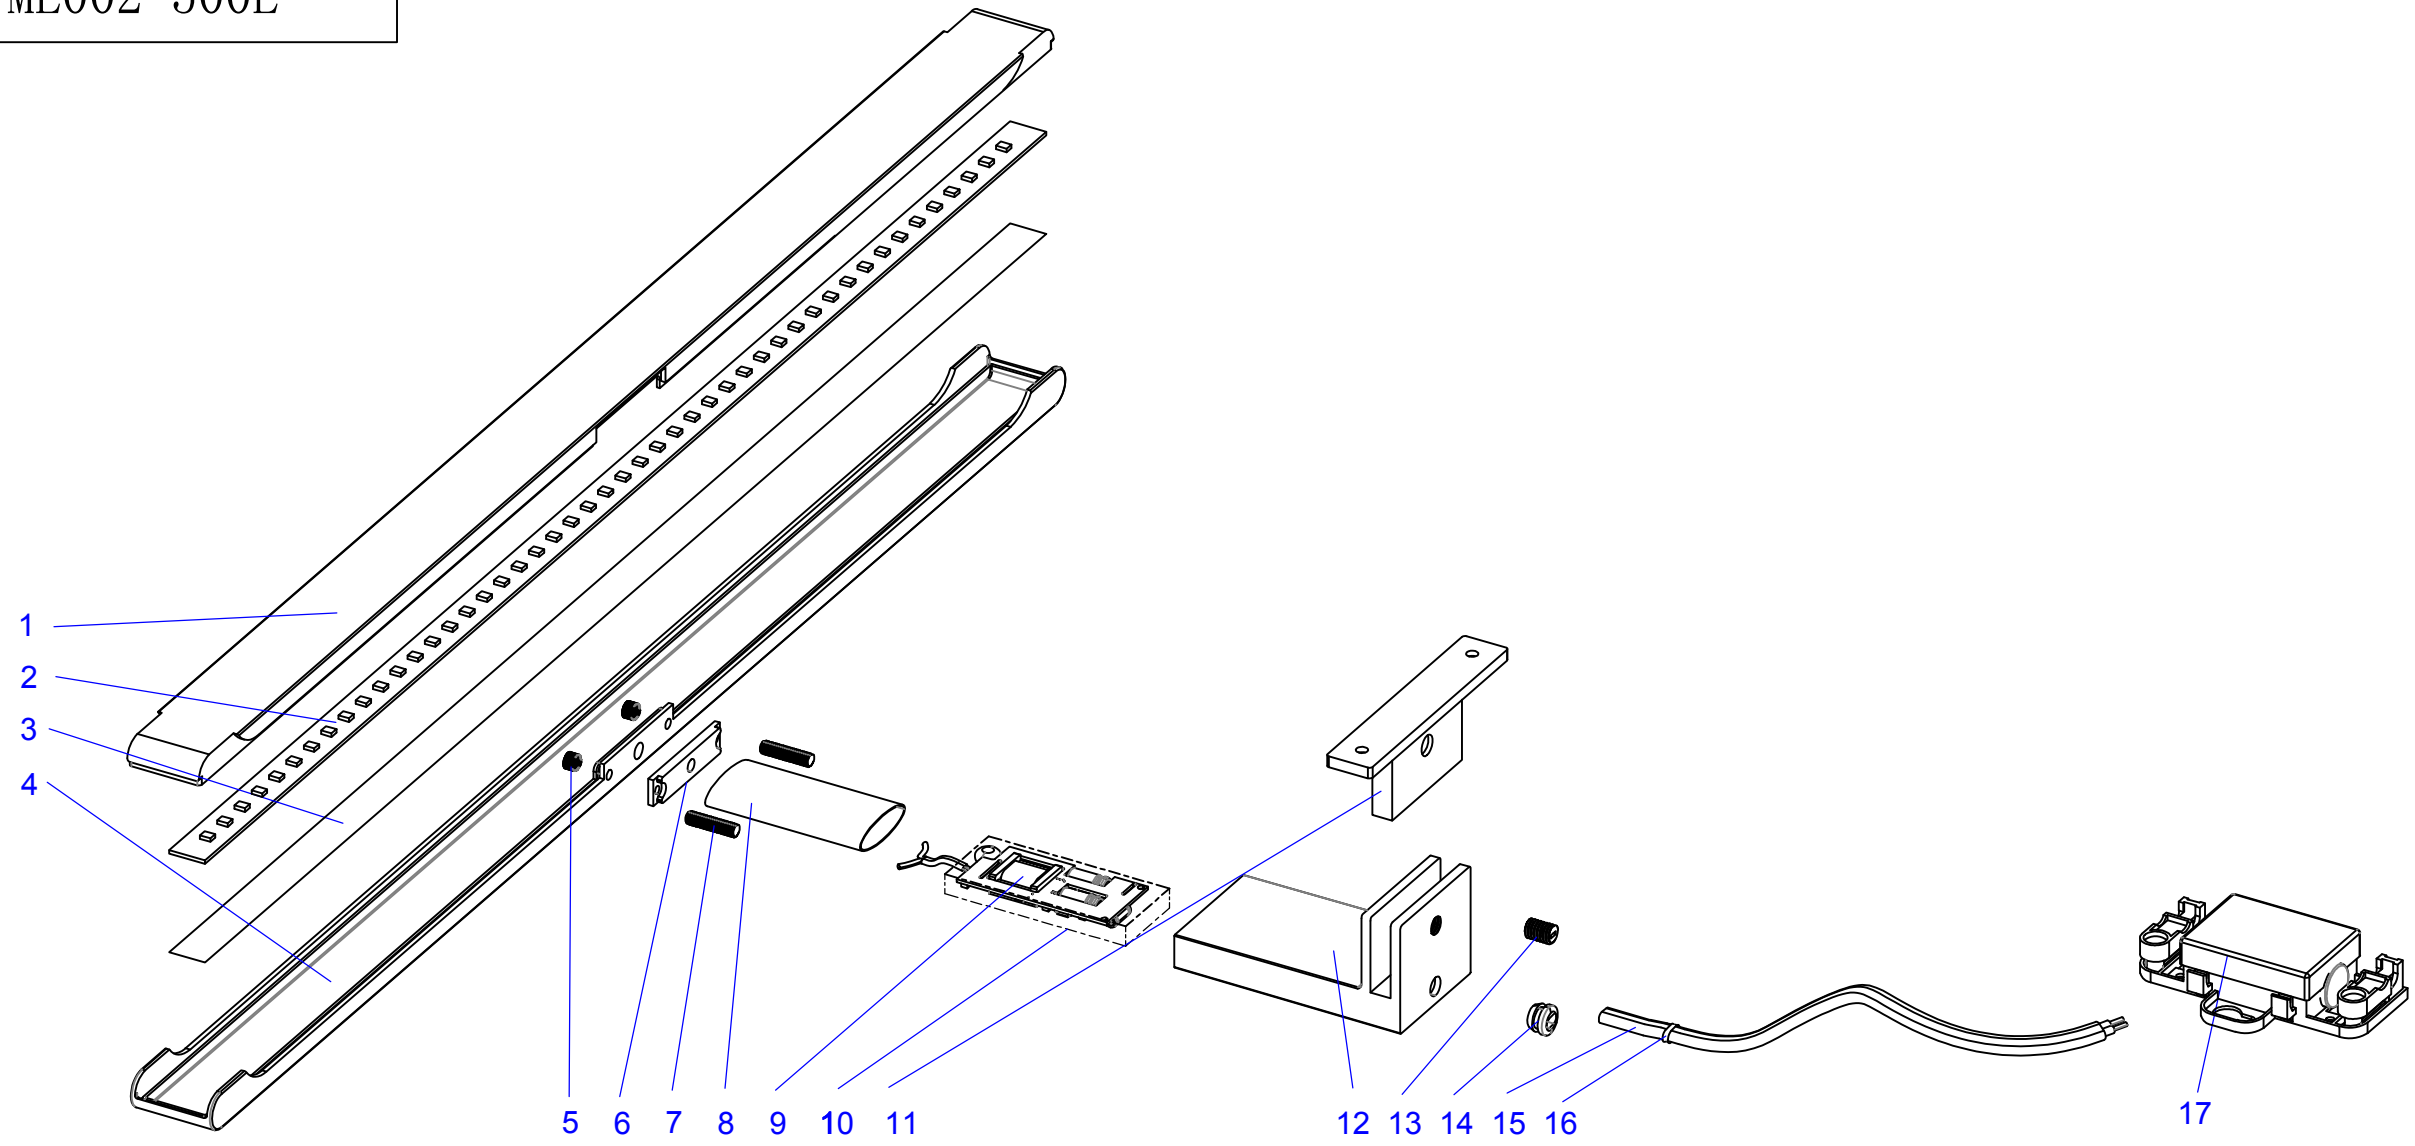

产品型号

ML002-500E

序号	名称	编 码	数量
1	Housing	PC002E500	1
2	LED board	ML002-500E-1	1
3	Tape	3M(25M)	1
4	Housing	DK002E500-H	1
5	Nut	LS-M3-4	2
6	Waterproof plug	MF002A38-3	1
7	Screw	LS-M3-20	2
8	Tube	F20(100M)	1
9	Driver	CL-N7W-1Z5D1C-05	1
10	Driver blister	PK002P60	1
11	Bottom support	TY002A80-H	1
12	Holder	ZJ002A75-2H	1
13	Screw	LS-D6-8	1
14	Waterproof plug	MF002A9-1	1
15	Cable	ZD-3-100	1
16	Ribbon	H05VVH2-F	1
17	Connection box	VK-JB	1