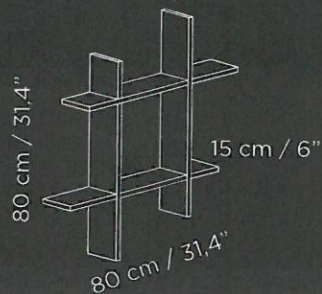

LUCIA

Montaggio Mounting Ensamble Montage Montaje

1

2

3

4