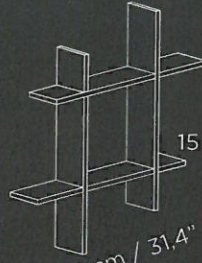

MADE IN ITALY

Format Srl
Via Boarie, 35
31045 Oderzo (TV)
ITALY
www.formathome.design

80 cm / 31,4"

15 cm / 6"

80 cm / 31,4"

LUCIA

ECO-FRIENDLY
ECO-COMPATIBILE
ÉCOLOGIQUE
UMWELTFREUNDLICH

PORTATA MASSIMA
MAX CAPACITY
CHARGE MAX.
MAX. BELASTBARKEIT

FORI DI FISSAGGIO
FIXING HOLE
TROU DE FIXATION
BEFESTIGUNGSLOCH

TUTTO INCLUSO
ALL INCLUDING
TOUT INCLUS
ALLES INKLUSIVE

LUCIA

Montaggio Mounting Ensamble Montage Montaje

1

2

3

4