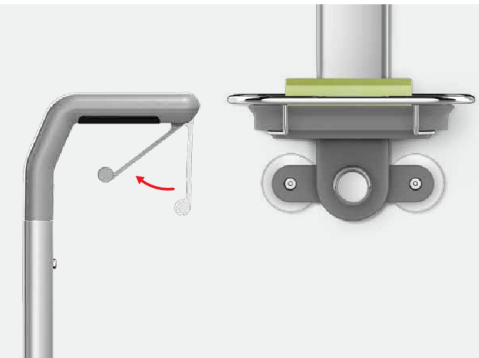

Barcode
for position only

Designed by simplehuman in Torrance, California 90502
©2016 simplehuman