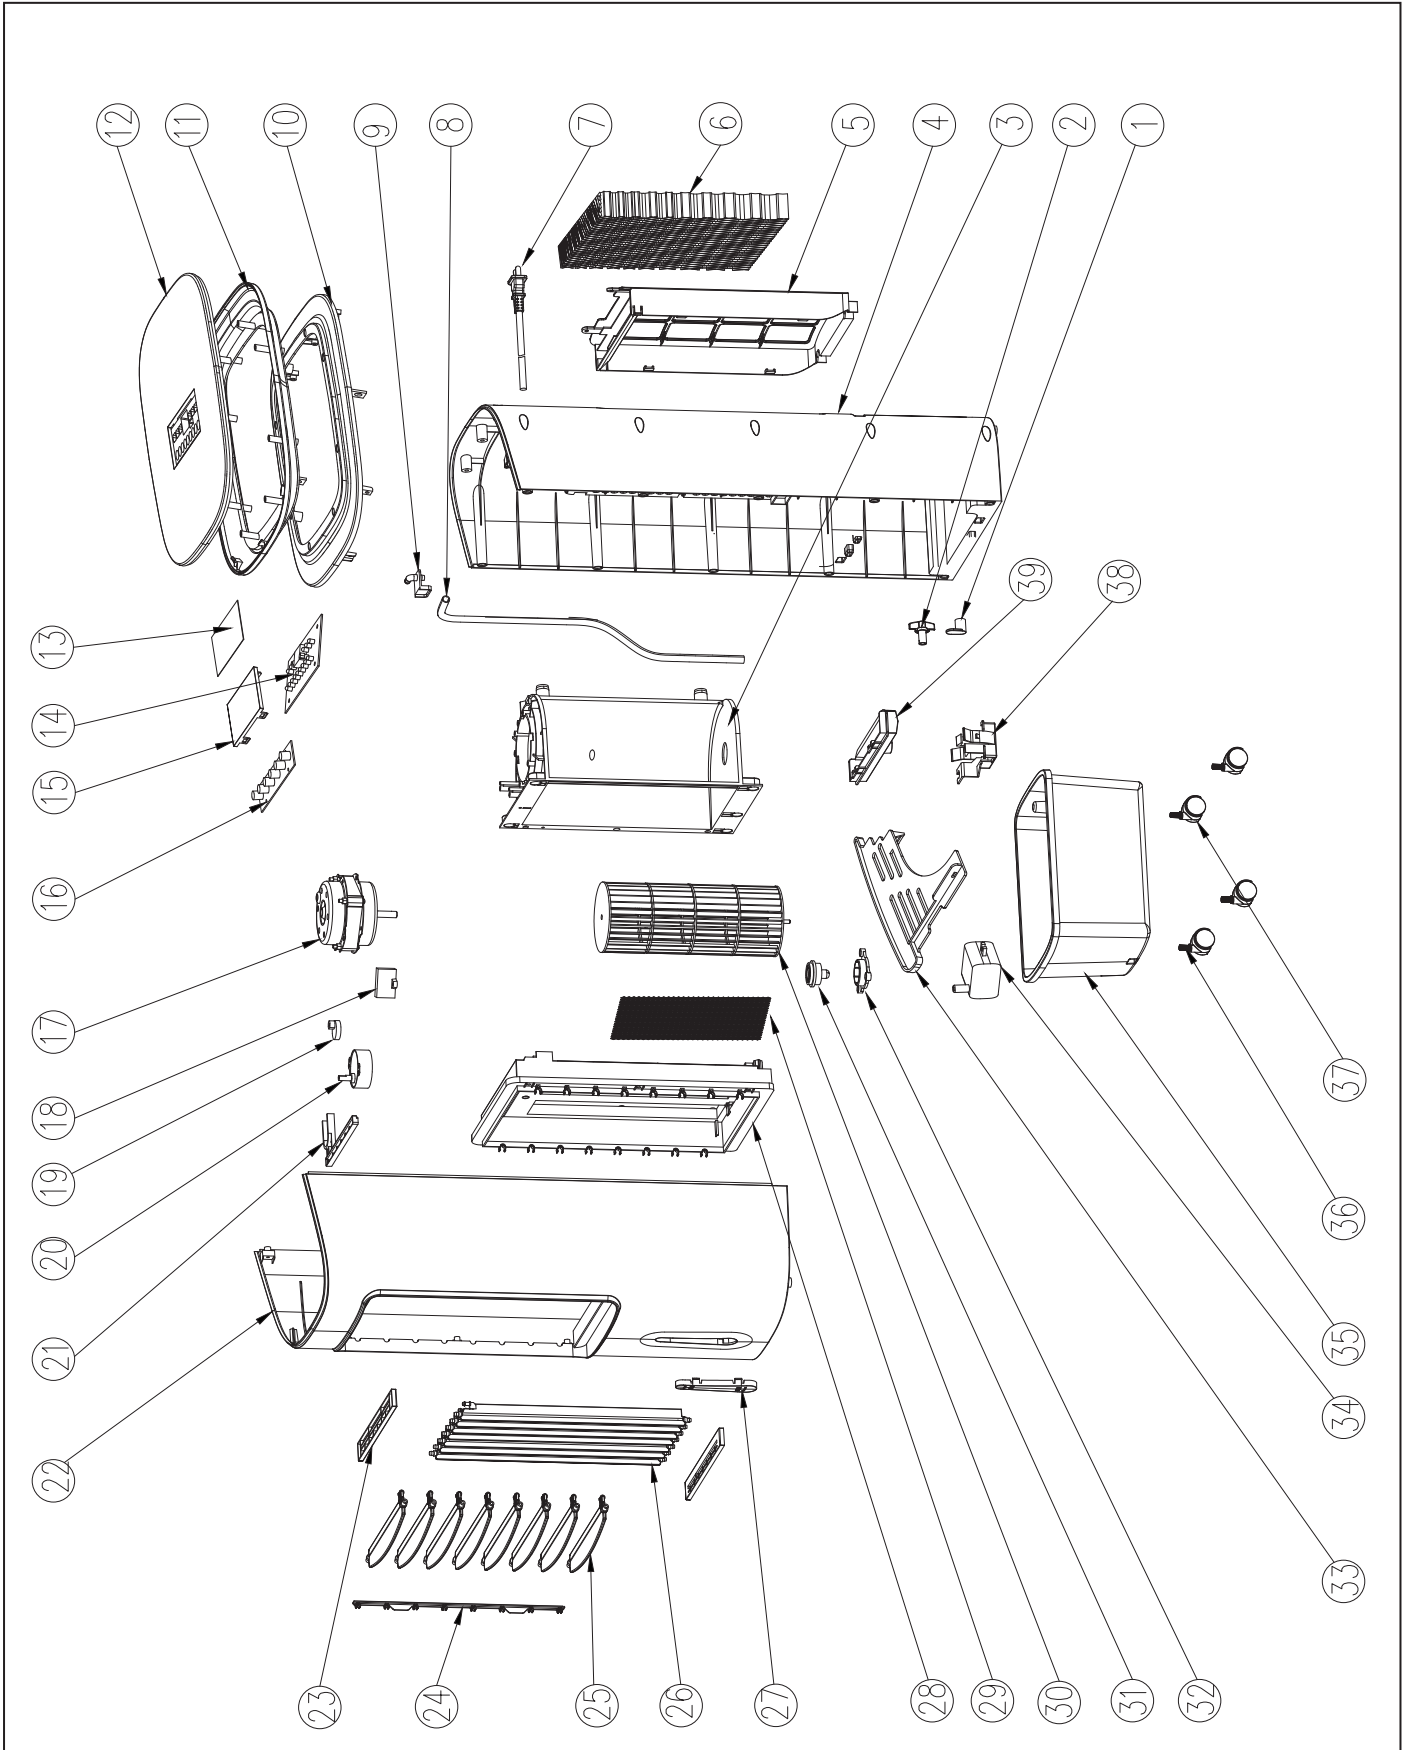

AIR COOLER B&D BXAC7E  
Código: ES9560030B  
4AK

**Black + Decker**  
*Servicio Post-Venta*

# **BXAC7E**

AIR COOLER B&D BXAC7E  
Código: ES9560030B  
4AK

Explosionado

AIR COOLER B&D BXAC7E  
Código: ES9560030B  
4AK

Despiece

Contains several components.  
See detail

ES0561130B

ES0561140B