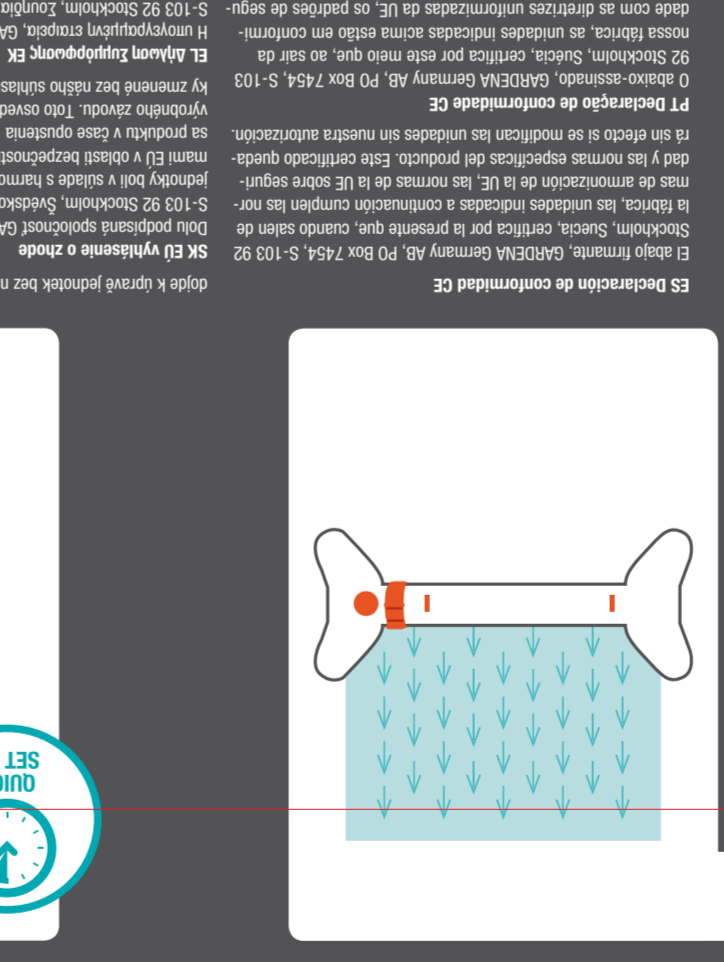

AquaZoom

- 28-350 m²
- QUICK SET UP
- 7-21 m
- 4-17 m
- EVEN COVERAGE
- FROST UV

www.gardena.com
Made in Germany
S-103 92 Stockholm
P.O. Box 7454
GARDENA Germany AB

Year	Model	Dimensions (mm)	Weight (kg)	Material
2019	18714	1100 x 1100 x 1100	1.8	ABS
2006/02/16	18714	1100 x 1100 x 1100	1.8	ABS

ISO 9001
ISO 14001
ISO 45001