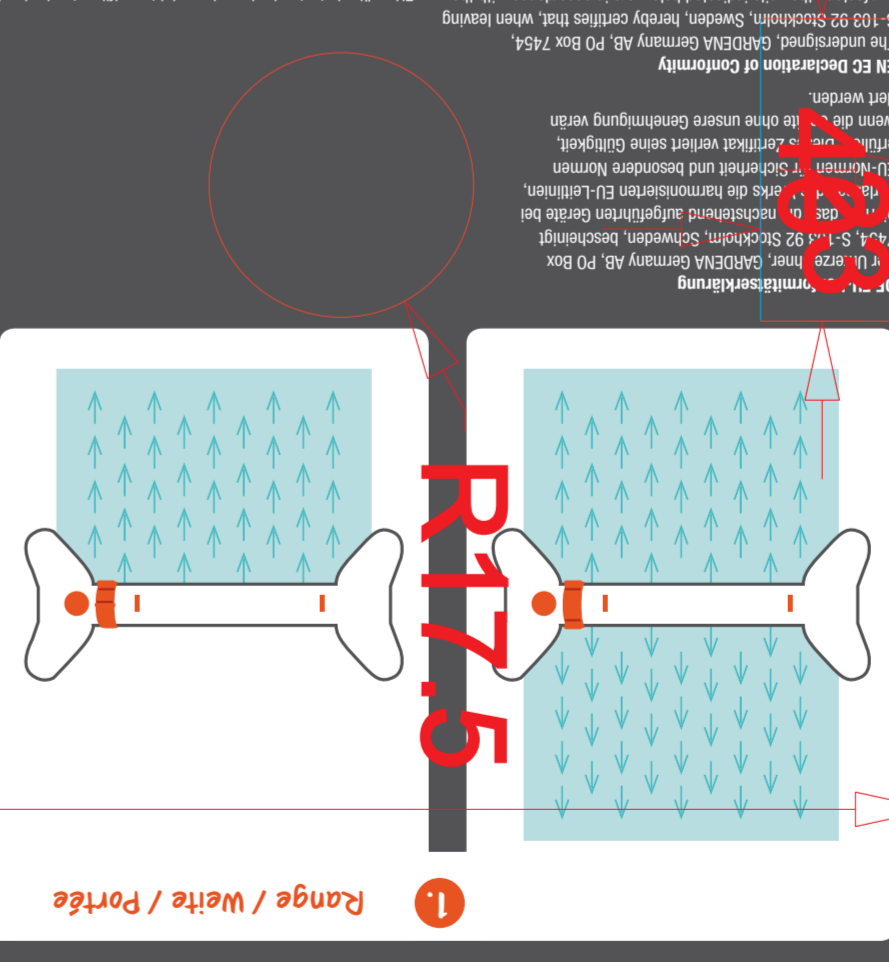

AquaZoom

- 28-350 m²
- QUICK SET UP
- 7-21 m
- 4-17 m
- EVEN COVERAGE
- FROST UV

www.gardena.com
Made in Germany
S-103 92 Stockholm
P.O. Box 7454
GARDENA Germany AB

Year	Model	Dimensions (mm)	Weight (kg)	Material
2019	18714	1100 x 1100 x 1100	1.8	ABS
2006/02/16	18714	1100 x 1100 x 1100	1.8	ABS

ISO 9001
ISO 14001
ISO 45001