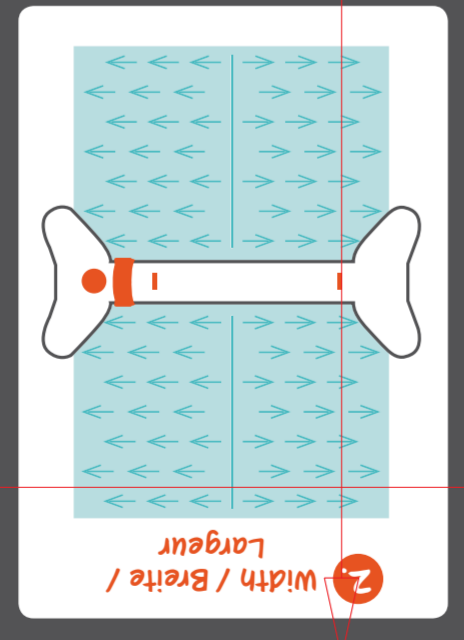

18714

18714

18714

18714

18714

18714

18714

18714

18714

18714

18714

18714

18714

18714

18714

18714

18714

18714

18714

18714

18714

18714

18714

18714

18714

18714

18714

18714

18714

18714

18714

18714

18714

18714

18714

18714

18714

18714

18714

18714

18714

18714

18714

18714

18714

18714

18714

18714

18714

18714

18714

18714

18714

18714

18714

18714

18714

18714

18714

18714

18714

18714

18714

18714

18714

18714

18714

18714

18714

18714

18714

18714

18714

18714

18714

18714

18714

18714

18714

18714

18714

18714

18714

18714

18714

18714

18714

18714

18714

18714

18714

18714

18714

18714

18714

18714

18714

18714

18714

18714

18714

18714

18714

18714

18714

18714

18714

18714

18714

18714

18714

18714

18714

18714

18714

18714

18714

18714

18714

18714

18714

18714

18714

18714

18714

18714

18714

18714

18714

18714

18714

18714

18714

18714

18714

18714

18714

18714

18714

18714

18714

18714

18714

18714

18714

18714

18714

18714

18714

18714

18714

18714

18714

18714

18714

18714

18714

18714

18714

18714

18714

18714

18714

18714

18714

18714

18714

18714

18714

18714

18714

18714

18714

18714

18714

18714

18714

18714

18714

18714

18714

18714

18714

18714

18714

18714

18714

18714

18714

18714

18714

18714

18714

18714

18714

18714

18714

18714

18714

18714

18714

18714

18714

18714

18714

18714

18714

18714

18714

18714

18714

18714

18714

18714

18714

18714

18714

18714

18714

18714

18714

18714

18714

18714

18714

18714

18714

18714

18714

18714

18714

18714

18714

18714

18714

18714

18714

18714

18714

18714

18714

18714

18714

18714

18714

18714

18714

18714

18714

18714