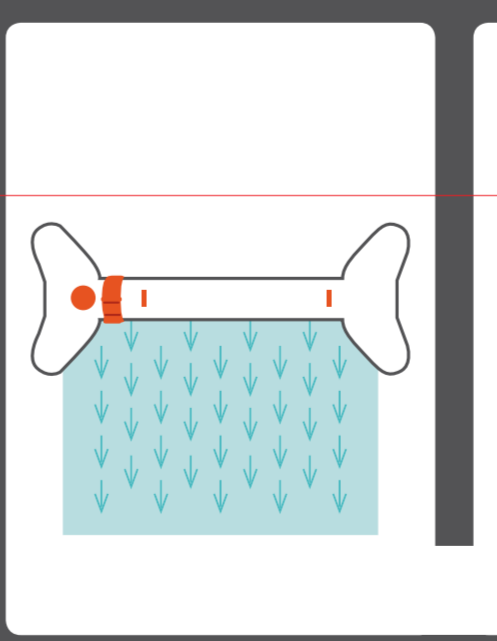

Aqua Zoom S

- 9 - 150 m²
- QUICK SET UP
- 3 - 15m
- 3 - 10m
- EVEN COVERAGE
- FROST UV

www.gardena.com

Made in Germany

GARDENA Germany AG

PO BOX 4564

S-102 92 Stockholm

Sweden

Year	Model	Technical Specifications	Notes
2006/42/EG	18710	...	...
2019	18710	...	...