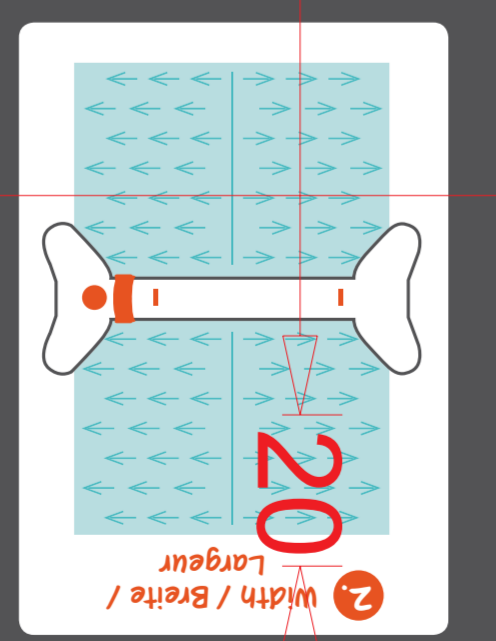

Aqua Zoom S

- 9 - 150 m²
- QUICK SET UP
- 3 - 15m
- 3 - 10m
- EVEN COVERAGE
- FROST UV

www.gardena.com

Made in Germany

GARDENA Germany AG

PO BOX 4564

S-102 92 Stockholm

Sweden

Year	Model	Technical Specifications	Notes
2006/42/EG	18710	...	...
2019	18710	...	...