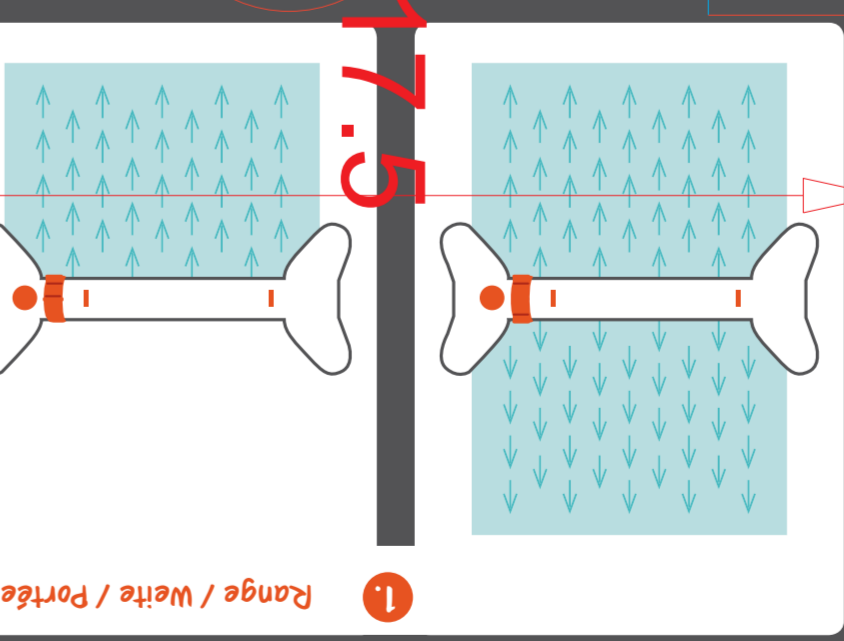

Aqua Zoom S

- 9 - 150 m²
- QUICK SET UP
- 3 - 15m
- 3 - 10m
- EVEN COVERAGE
- FROST UV

www.gardena.com

Made in Germany

GARDENA Germany AG

PO BOX 4564

S-102 92 Stockholm

Sweden

Year	Model	Technical Specifications	Notes
2006/42/EG	18710	...	...
2019	18710	...	...