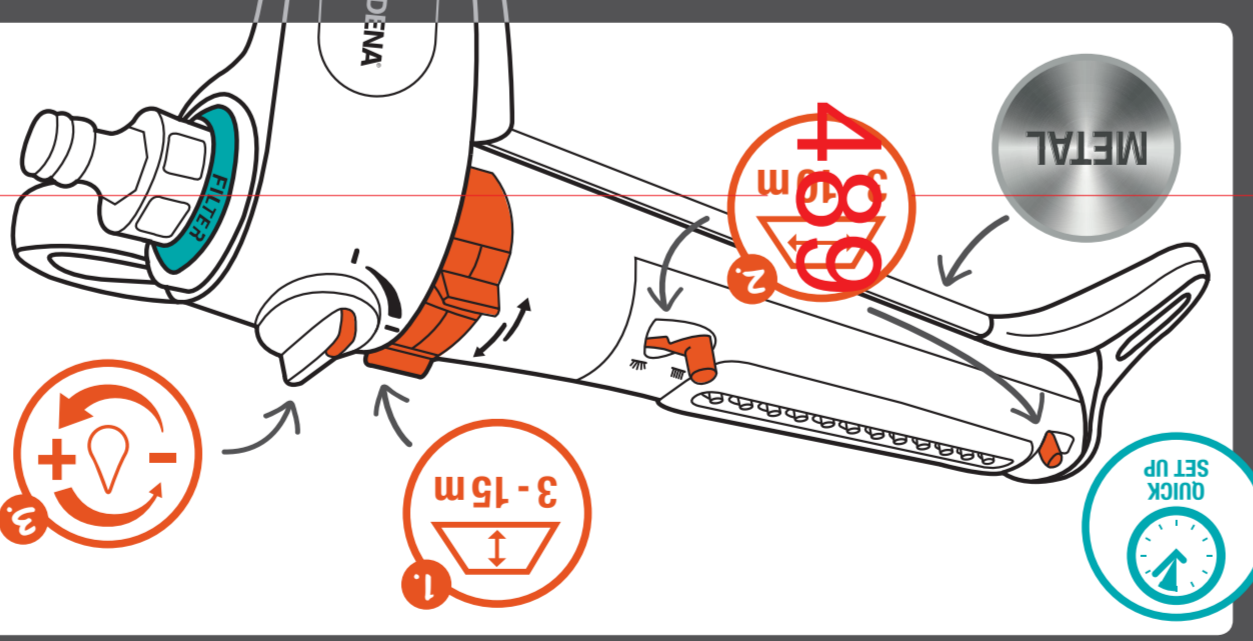

Aqua Zoom S

- 9 - 150 m²
- QUICK SET UP
- 3 - 15m
- 3 - 10m
- EVEN COVERAGE
- FROST UV

www.gardena.com

Made in Germany

GARDENA Germany AG

PO BOX 4564

S-102 92 Stockholm

Sweden

Year	Model	Technical Specifications	Notes
2006/42/EG	18710	...	...
2019	18710	...	...