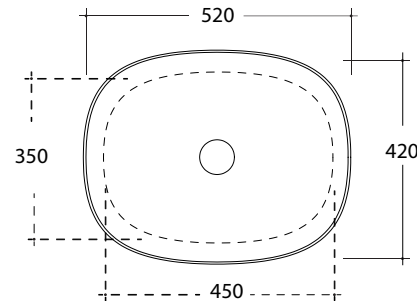

Lavabi appoggio PADDLE
PADDLE basins sit on

Kg .9

Art. PAD4B42001

Kg .11

Art. PAD4B50001

Kg .13

Art. PAD4B60001