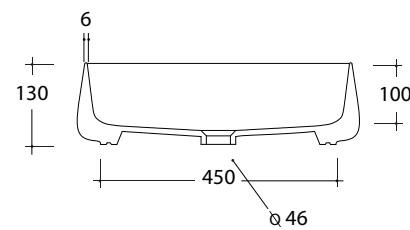

Lavabi appoggio PADDLE
PADDLE basins sit on

Kg .9

Art. PAD4B42001

Kg .11

Art. PAD4B50001

Kg .13

Art. PAD4B60001