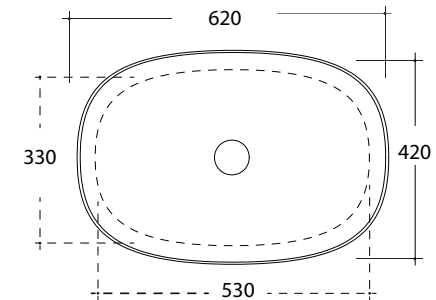

Lavabi appoggio PADDLE
PADDLE basins sit on

Kg .9

Art. PAD4B42001

Kg .11

Art. PAD4B50001

Kg .13

Art. PAD4B60001