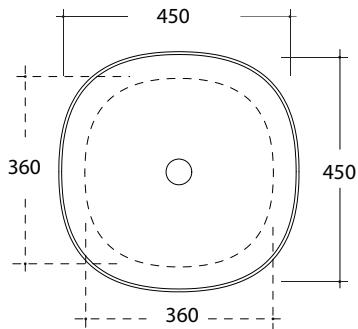

Lavabi appoggio PADDLE
PADDLE basins sit on

Kg .9

Art. PAD4B42001

Kg .11

Art. PAD4B50001

Kg .13

Art. PAD4B60001