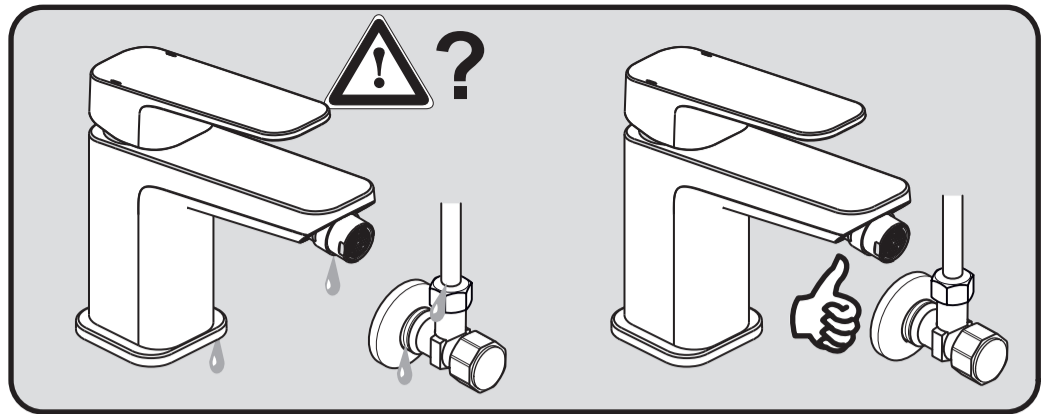

Tonic II
 A 6336 ..

0116 / A 866 961
 (+ A 865 612)
 Made in Germany

Ideal Standard International NV
 Corporate Village - Gent Building
 Da Vincilaan 2
 1935 Zaventem
 Belgium

www.idealstandardinternational.com