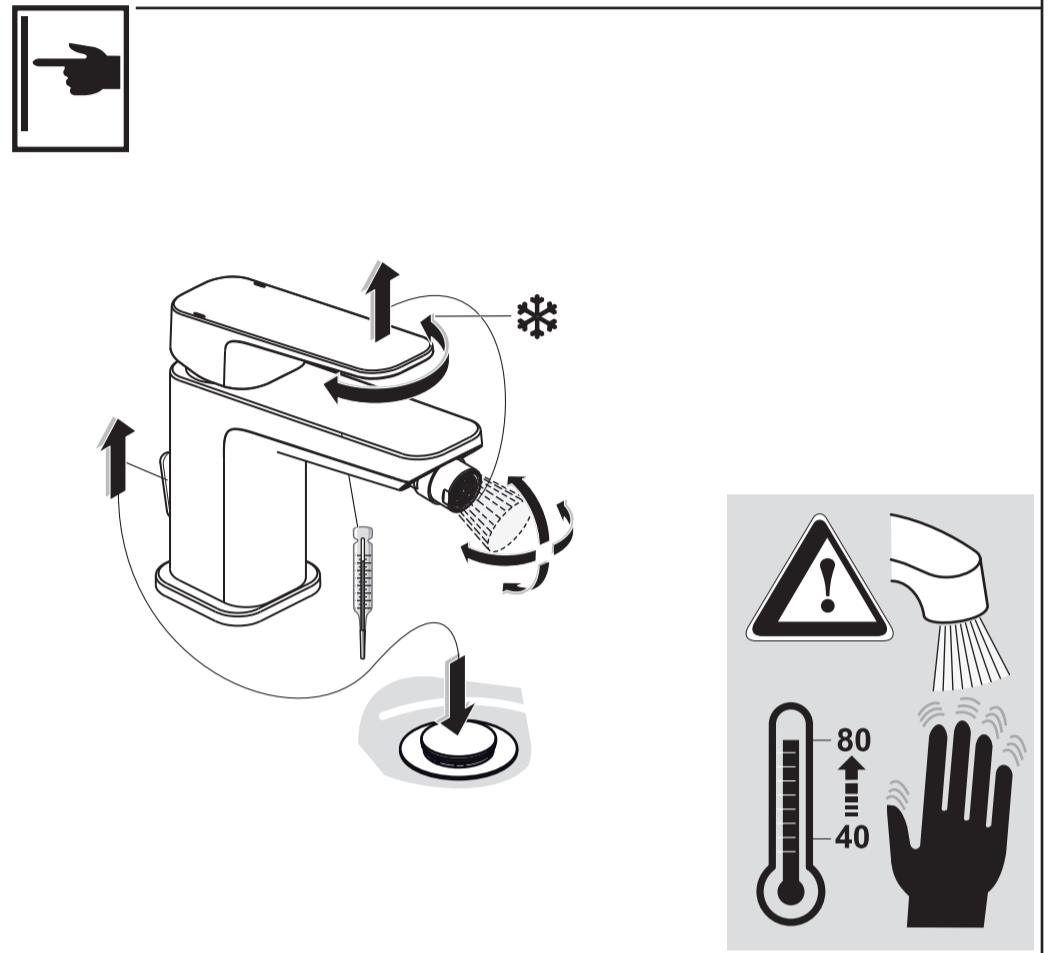

Tonic II
 A 6336 ..

0116 / A 866 961
 (+ A 865 612)
 Made in Germany

Ideal Standard International NV
 Corporate Village - Gent Building
 Da Vincilaan 2
 1935 Zaventem
 Belgium

www.idealstandardinternational.com