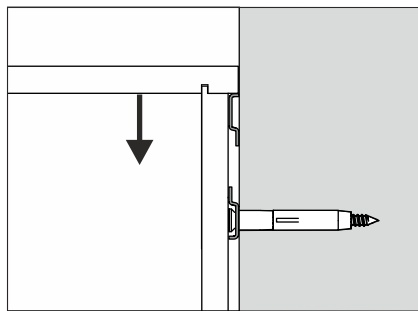

Montaggio Pensile a giorno 3 vani

Assembly of open wall unit with 3 compartments

Assemblage de armoire haute à jour 3 compartiments

QUOTE DI FISSAGGIO - FISSAGGIO PENSILE A PARETE

FIXING DIMENSIONS - WALL CABINETS FIXING

DIMENSIONS DE FIXATION - FIXATION ÉLÉMENTS SUSPENDUS AU MUR

**N.B. VITI E TASSELLI DI FISSAGGIO
NON FORNITI**
FIXING SCREWS AND PLUGS
NOT SUPPLIED
VIS ET CHEVILLES DE FIXATION
NON FOURNIES

Montaggio Pensile 3 vani a giorno

Assembly of open wall unit with 3 compartments

Assemblage de armoire haute à jour 3 compartiments

FISSAGGIO PENSILE A PARETE

WALL CABINETS FIXING

FIXATION ÉLÉMENTS SUSPENDUS AU MUR

PRODOTTO IN ITALIA
MADE IN ITALY
FABRIQUÉ EN ITALIE