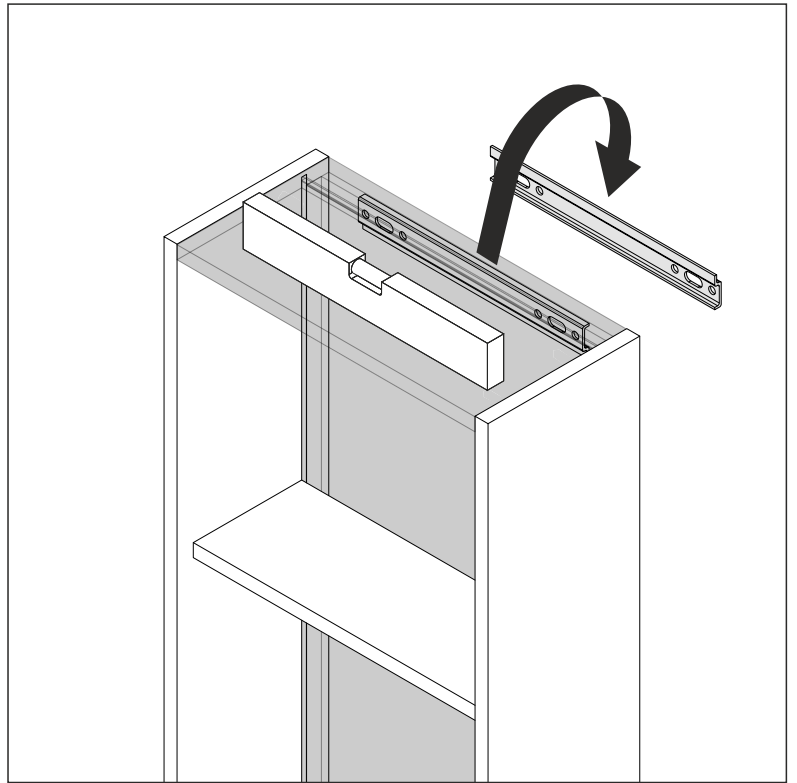

Montaggio Pensile a giorno 3 vani

Assembly of open wall unit with 3 compartments

Assemblage de armoire haute à jour 3 compartiments

QUOTE DI FISSAGGIO - FISSAGGIO PENSILE A PARETE

FIXING DIMENSIONS - WALL CABINETS FIXING

DIMENSIONS DE FIXATION - FIXATION ÉLÉMENTS SUSPENDUS AU MUR

**N.B. VITI E TASSELLI DI FISSAGGIO
NON FORNITI**
FIXING SCREWS AND PLUGS
NOT SUPPLIED
VIS ET CHEVILLES DE FIXATION
NON FOURNIES

Montaggio Pensile 3 vani a giorno

Assembly of open wall unit with 3 compartments

Assemblage de armoire haute à jour 3 compartiments

FISSAGGIO PENSILE A PARETE

WALL CABINETS FIXING

FIXATION ÉLÉMENTS SUSPENDUS AU MUR

PRODOTTO IN ITALIA
MADE IN ITALY
FABRIQUÉ EN ITALIE