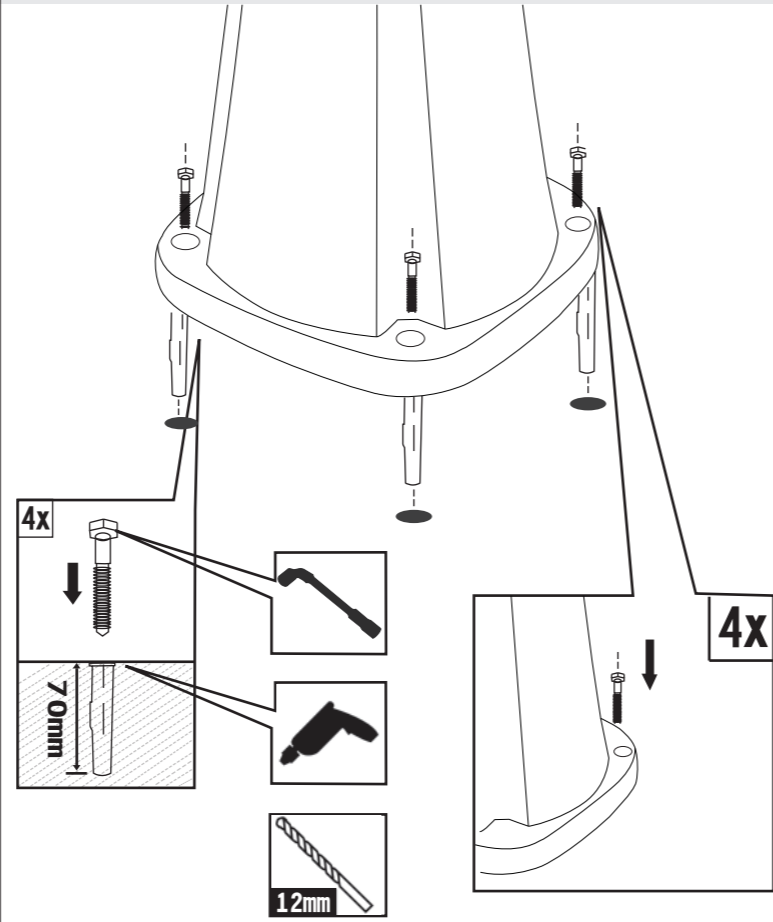

25L Rotational Solar Shower

[02] x1

[04] x1

[05] x1

[07] x4

[01] x1

01

[01] x1

[07] x4

03

[05] x1

02

[02] x1

[04] x1

04

04