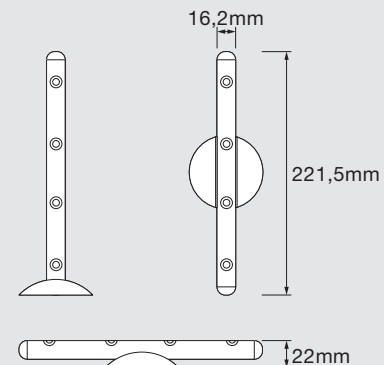

NOT FOR PRINT PRODUCTION

WARNING:

This PDF file is for reference only and should not be used for the creation of production Colour printouts and screen displays should not be used for colour approval as values may vary from device to device. The values for this file are defined in Pantone (PMS), HKS, or in process (CMYK). For obtaining hard-copies in actual size you need to enter the proper settings in your printer options.

本品不可印刷生产

警告:

本PDF文档仅供参考，不能将本档用于印刷生产或者制作菲林。本档的色彩打印版本或在电脑屏幕中显示的色彩，不可用于最终的色彩参照。因为硬件或设备的差异，可能造成色彩的偏差。最终正式的色彩请遵照由色板卡片PMS、HKS或者CMYK(青红黄黑)所定义的色彩。若本档的打印件要获取1:1的原始尺寸，必须在打印选项中作出相应的设置。