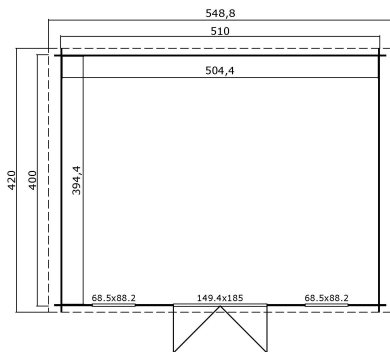

-  28 mm
-  4
-  9
-  **2 YEARS**

PACKAGING: 1 PALLET(S)

 630 x 118 x 56 cm
1030 kg

EAN 4742913015905

DIMENSIONS

Floor area	19.89 m ²
Roof dimensions	5.49 x 4.20 m
Cubic volume	≈ 43.66 m ³
Wall height	≈ 1.94 m
Ridge height	≈ 2.45 m
Front overhang	≈ 10 cm

WINDOWS & DOORS

1 x Double door (SGA+28*)	149.4 x 185.0 cm
1 x Single window open inward (SGC*)	68.5 x 88.2 cm
1 x Single window open inward (SGC*)	68.5 x 88.2 cm

*SGC: Single Glazed Classic

*SGA+28: Single Glazed Action with 28 mm Frame

ROOF & FLOOR

Roof boards	15x90 mm
Floor boards	15x90 mm
Roof surface	23.52 m ²
Roof angle	≈ 15 °
Treated Bearers	45x45 mm

* Optional roof covering available