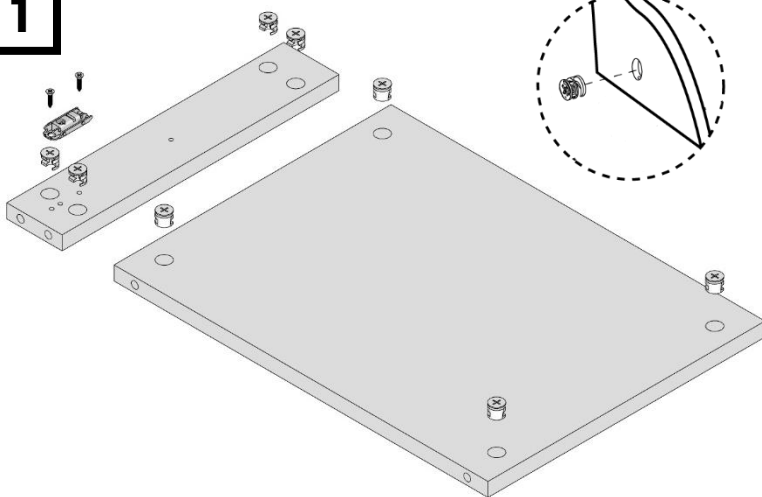

PUERTA ESTANTERIA 66X35X43CM WOOD CONCEPT

1

2

3

4