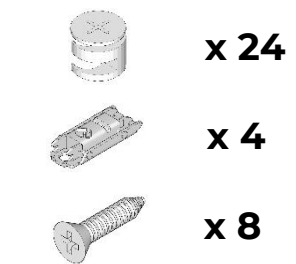

PUERTA ESTANTERIA 66X35X43CM WOOD CONCEPT

1

2

3

4