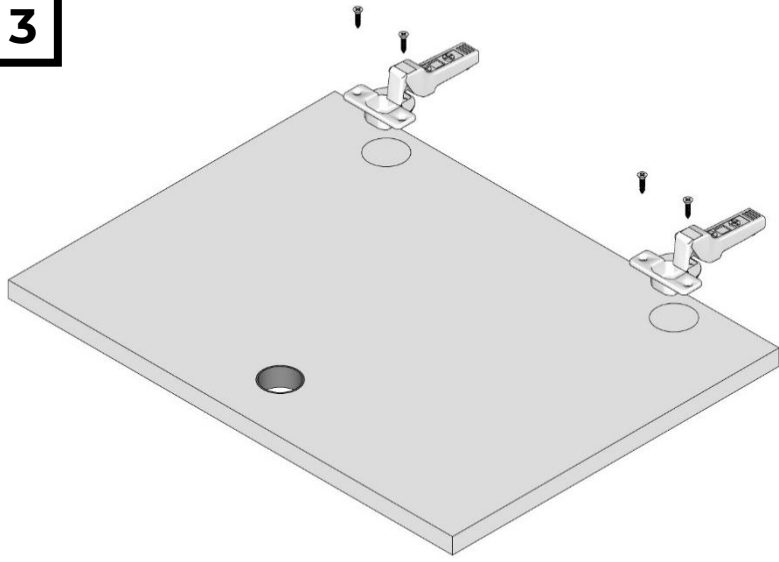

PUERTA ESTANTERIA 66X35X43CM WOOD CONCEPT

1

2

3

4