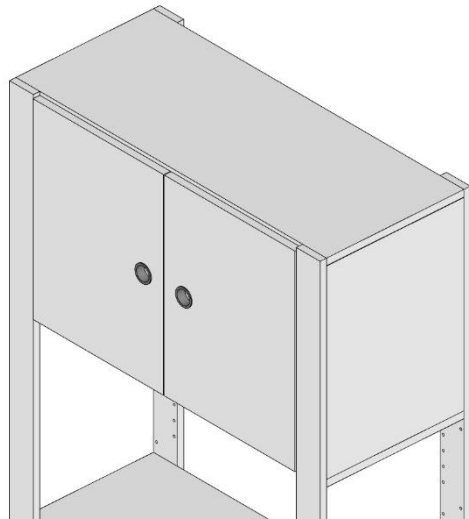

PUERTA ESTANTERIA 66X35X43CM WOOD CONCEPT

1

2

3

4