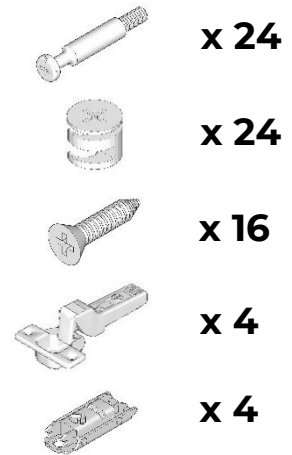

PUERTA ESTANTERIA 66X35X43CM WOOD CONCEPT

1

2

3

4