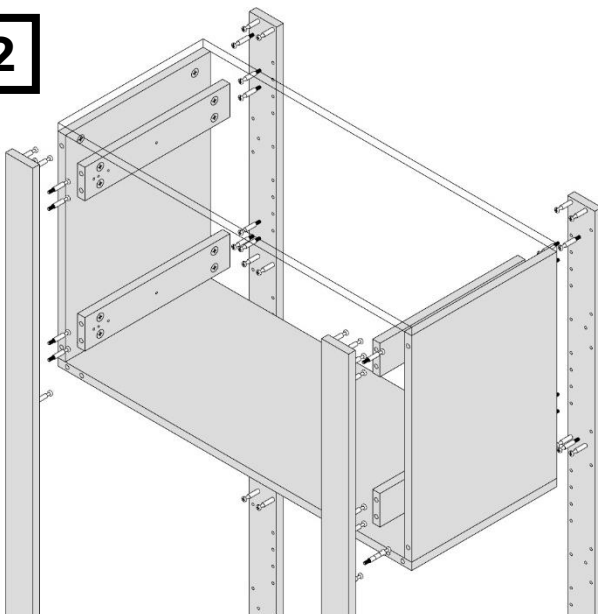

PUERTA ESTANTERIA 66X35X43CM WOOD CONCEPT

1

2

3

4