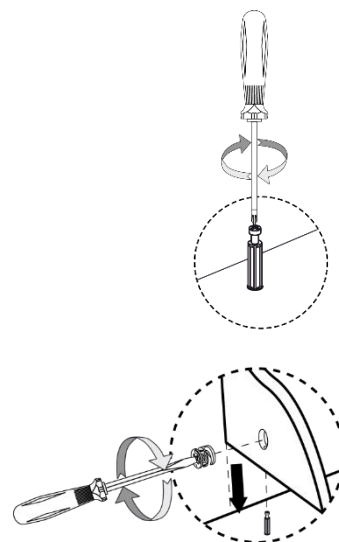

PUERTA ESTANTERIA 66X35X43CM WOOD CONCEPT

1

2

3

4