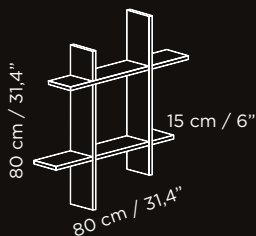

Montaggio Mounting Ensamble Montage Montaje

A
2x

B
4x

C
2x

D
2x

1

2

3

4