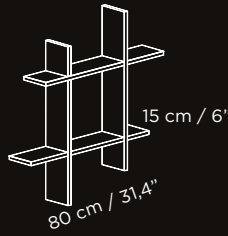

MADE IN ITALY

Format Srl
Via Boarie, 35
31046 Oderzo (TV)
ITALY
www.formathome.design

80 cm / 31,4"

15 cm / 6"

80 cm / 31,4"

LUCIA

ECO-FRIENDLY
ECO-COMPATIBLE
ÉCOLOGIQUE
UMWELTFREUNDLICH

PORTATA MASSIMA
MAX CAPACITY
CHARGE MAX.
MAX. BELASTBARKEIT