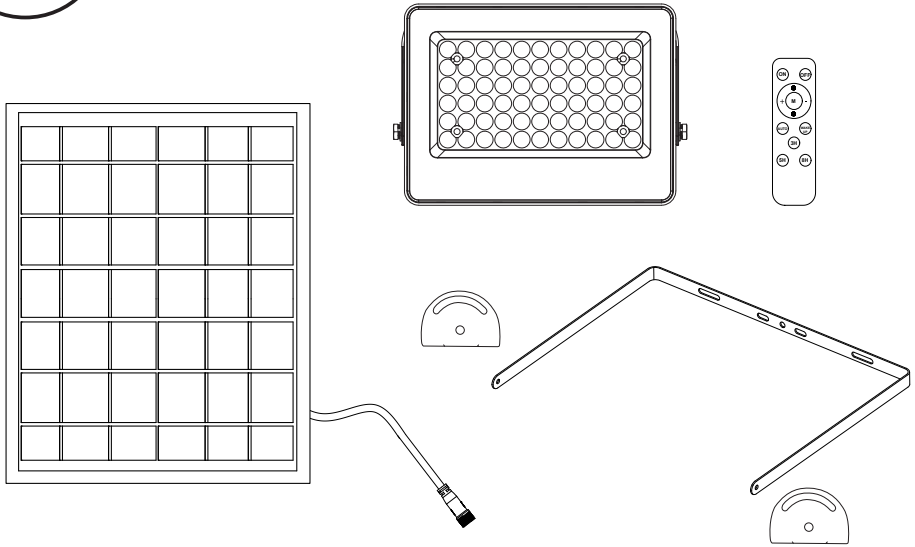

34

35

36

200
cm

1x3.2V
6.000mAh
Li-PO4
battery

CR2032

10H
MAX**

Ø8mm  X2