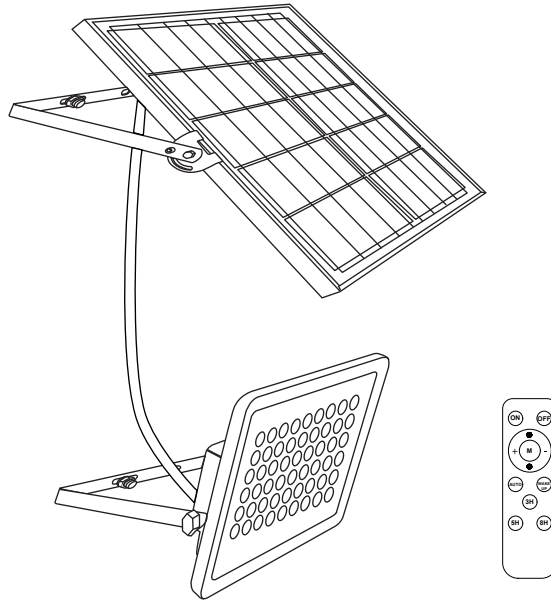

BEVO 30

EAN : 3276007464658

2022/06-V01

FR Manuel d'Instructions

DE Εγχειρίδιο Οδηγών

DE Anleitung Handbuch

ES Manual de Instrucciones

PL Instrukcja Obsługi

EN Instructions Manual

PT Manual de Instruções

UA Інструкція з Експлуатації

IT Manuale di Istruzioni

RO Manual de Instrucțiuni

*Année de garantie / años de garantía / Ano de garantia / Anno di garanzia / Έτος εγγύησης / Rok gwarancji / Гарантія років / Anul de garanție / Ano de garantia / Jahr der Garantie / Year of guarantee

** réparable / reparable / reparável / riparabile / διορθώσιμος / naprawiany / ремонтний / reparabil / reparaturfähig / repairable