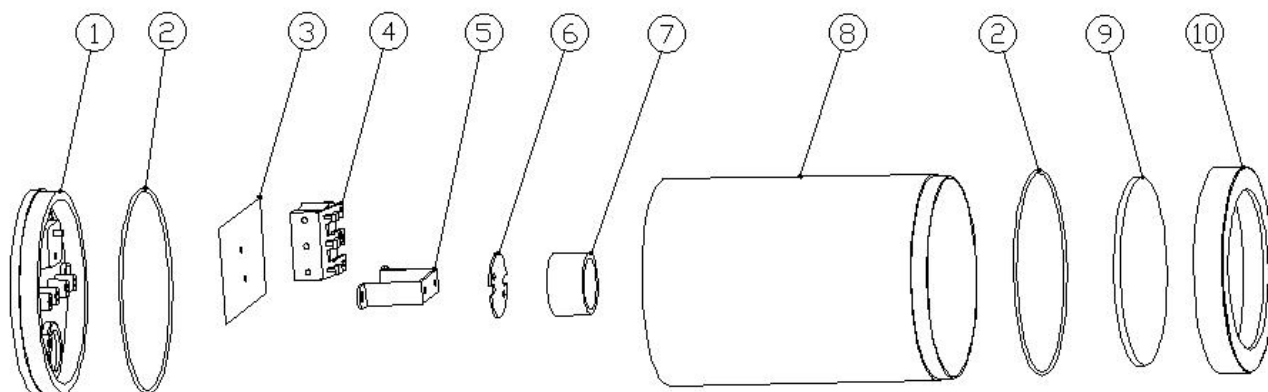

OS2109-WHITE , OS2109-GREY Product exploded view

序号 serial numb er	零件名称 part name	材料规格 material specification	用量 Dosage
1	灯座lamp holder	铝, 喷塑 Aluminium, spray-coated	1
2	O 形圈 O-ring	硅胶 Silica gel	2
3	青稞纸 highland barley paper		1
4	按压式 3P 接线柱 Press-type 3P terminal	PA10	1
5	灯头支架 Lamp holder	201 不锈钢 201 stainless steel	1
6	红钢垫 red steel pad		1
7	GU10 灯头 GU10 lamp holder	陶瓷 ceramics	1
8	灯体 lamp body	铝, 喷塑 Aluminium, spray-coated	1
9	透光片 Translucent sheet	透明玻璃 Transparent glass	1
10	灯盖 lamp cover	铝, 喷塑 Aluminium, spray-coated	1