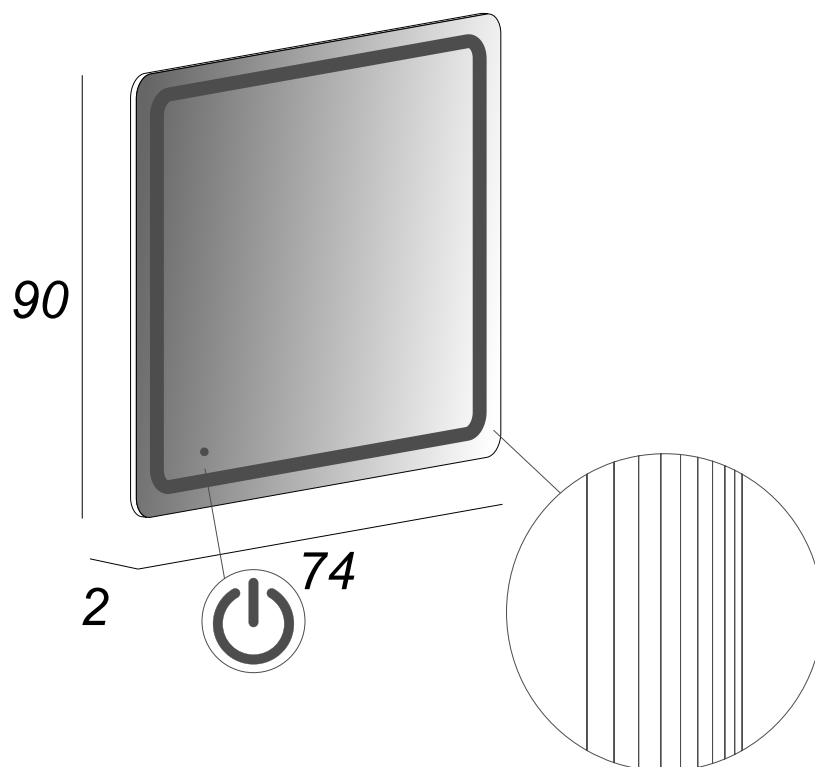

# LISTE PIECES DETACHEES

## MIROIR LED - 44998

### LISTE QUINCAILLERIE

A3710: KIT FIXATION REGLABLE

A3871: STRIP LED 310CM

A4029: LED DRIVER 30W

A4121: MODULE TOUCH