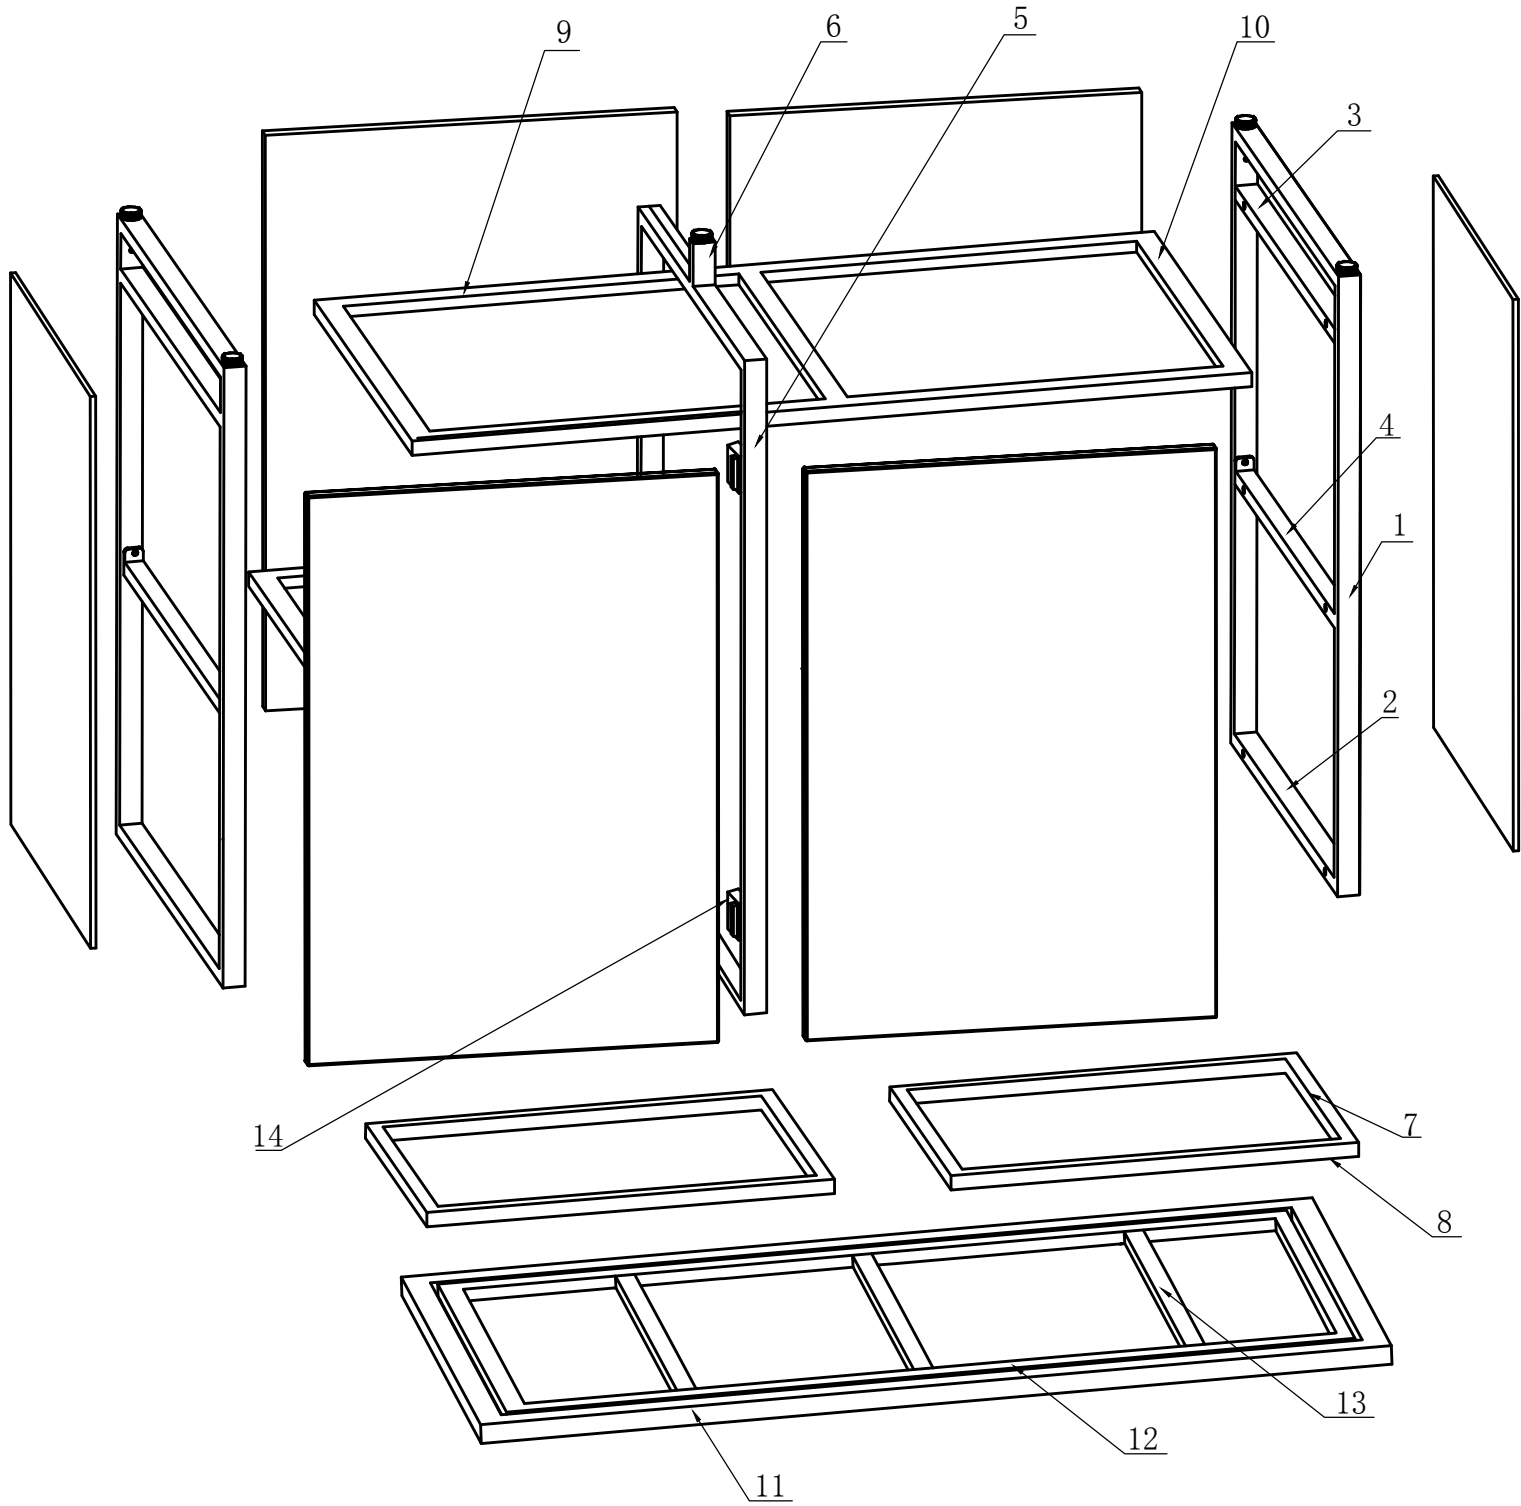

dark grey color

ref.NO	Serial number	Name	Quantity	Texture	Specification
1	YJLD-050D	leg tube	4	Alumium	30*20*1.3
2	YJLD-050D	leg connection tube	6	Alumium	30*20*1.3
3	YJLD-050D	leg supporting tube	3	Alumium	30*20*1.3
4	YJLD-511	leg middle supporting tube	2	Alumium	25*20*1.2
5	YJLD-050D	middle leg tube	2	Alumium	30*20*1.3
6	YJLD-050D	middle let support tube	1	Alumium	30*20*1.3
7	YJLD-327	short rim supporting tube	4	Alumium	20*20*1.4
8	YJLD-327	long rim supporting tube	4	Alumium	20*20*1.4
9	JD1018	table top long supporting tube	4	Alumium	30*15*1.2
10	JD1018	table top short supporting tube	6	Alumium	30*15*1.2
11	YJLD-2228	rim tube	1	Alumium	35*30*1.2
12	JD1018	rim supporting tube	1	Alumium	30*15*1.2
13	JD1018	rim supporting tube 1	3	Alumium	30*15*1.2
14	YJLD-2228	magnet connection tube	2	Alumium	50*30*1.5