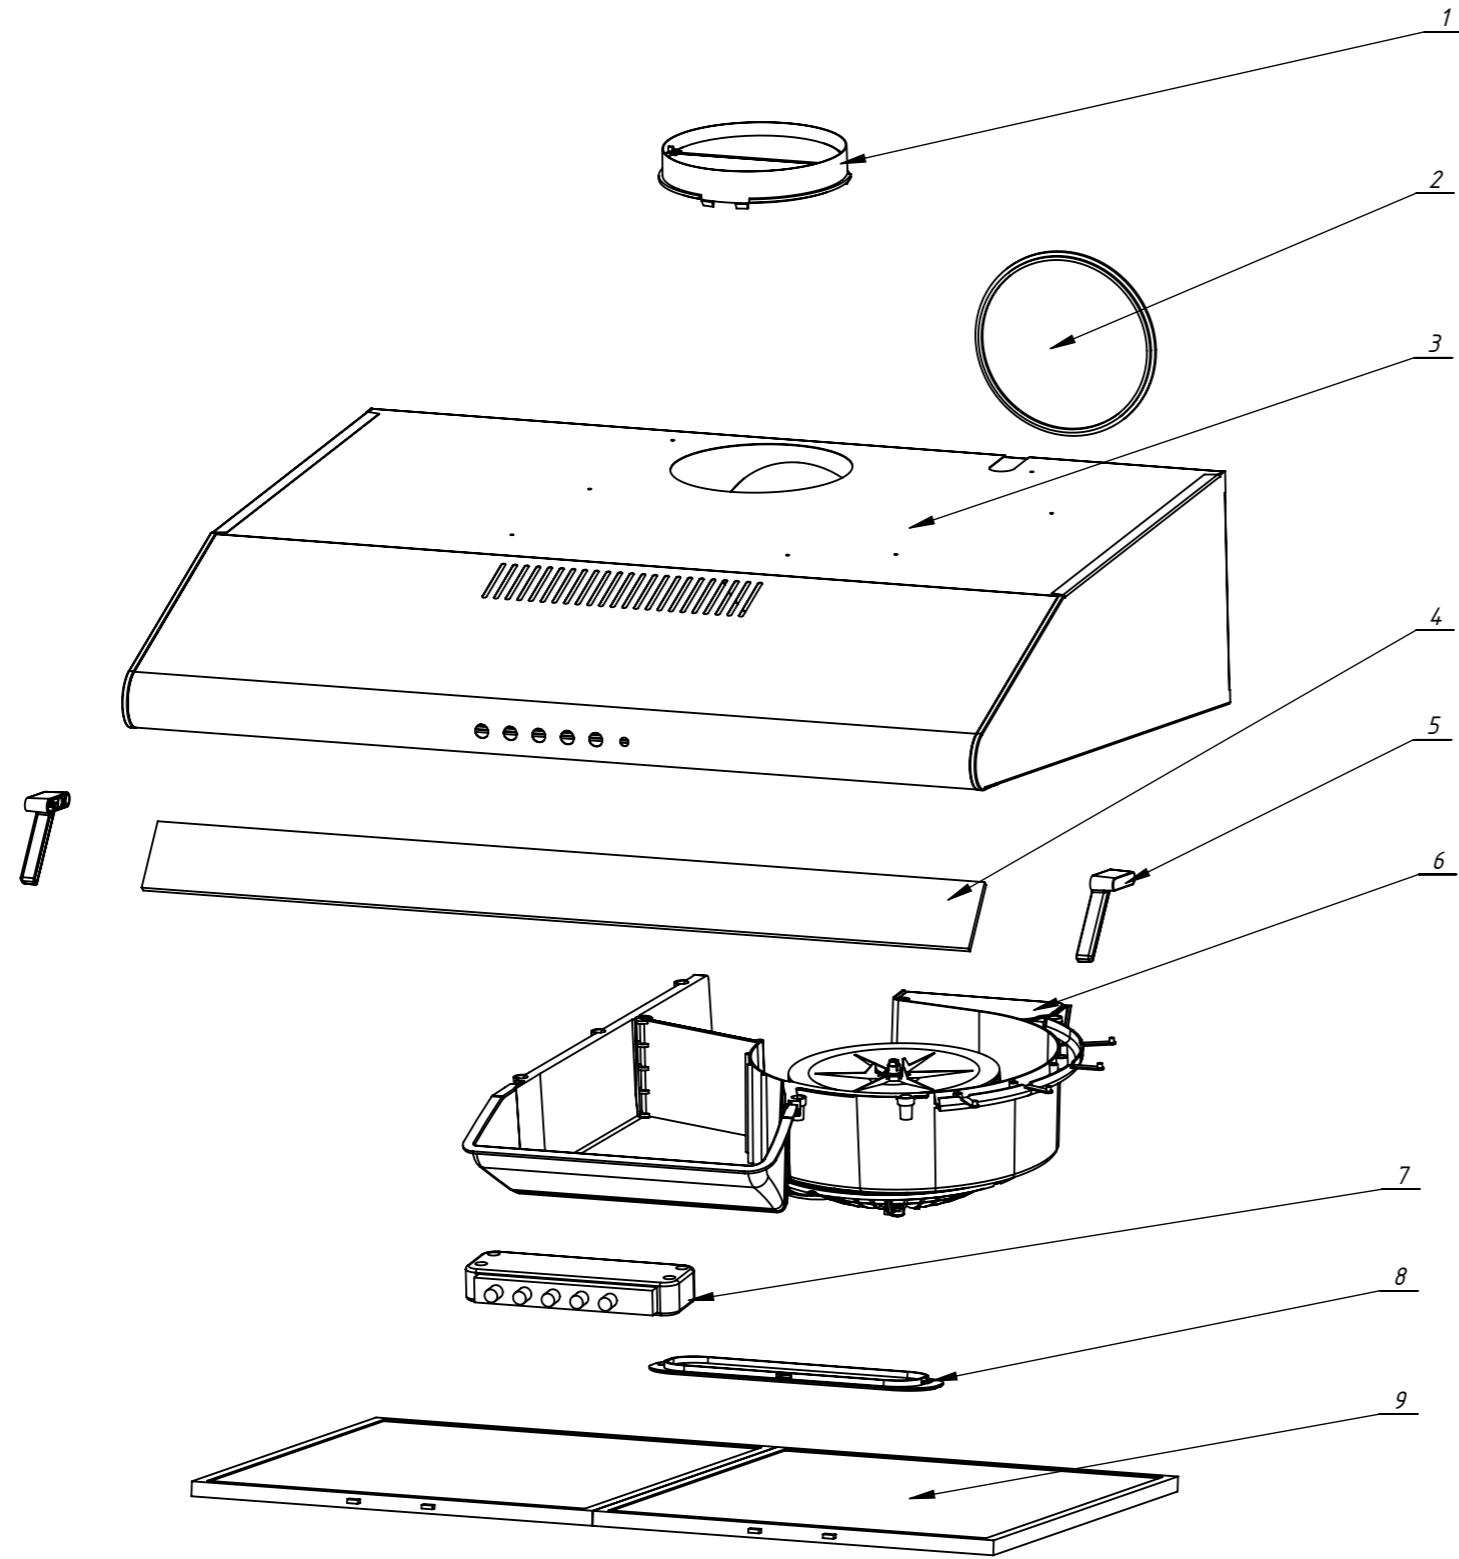

WK-7 P3060

WK-7 P3060			
np.	name	qty	index number
1	PLASTIC REDUCTION	1	3278
2	PLASTIC PLUG	1	3279
3	COOKER HOOD BODY	1	913
4	GLASS	1	1862
5	GLASS FASTENING	2	3297+color
6	MOTORGROUP P30	1	1790
7	CONTROL PANEL	1	2733
8	LAMPSHADE	1	3540
9	ALUMINIUM FILTER	2	1334