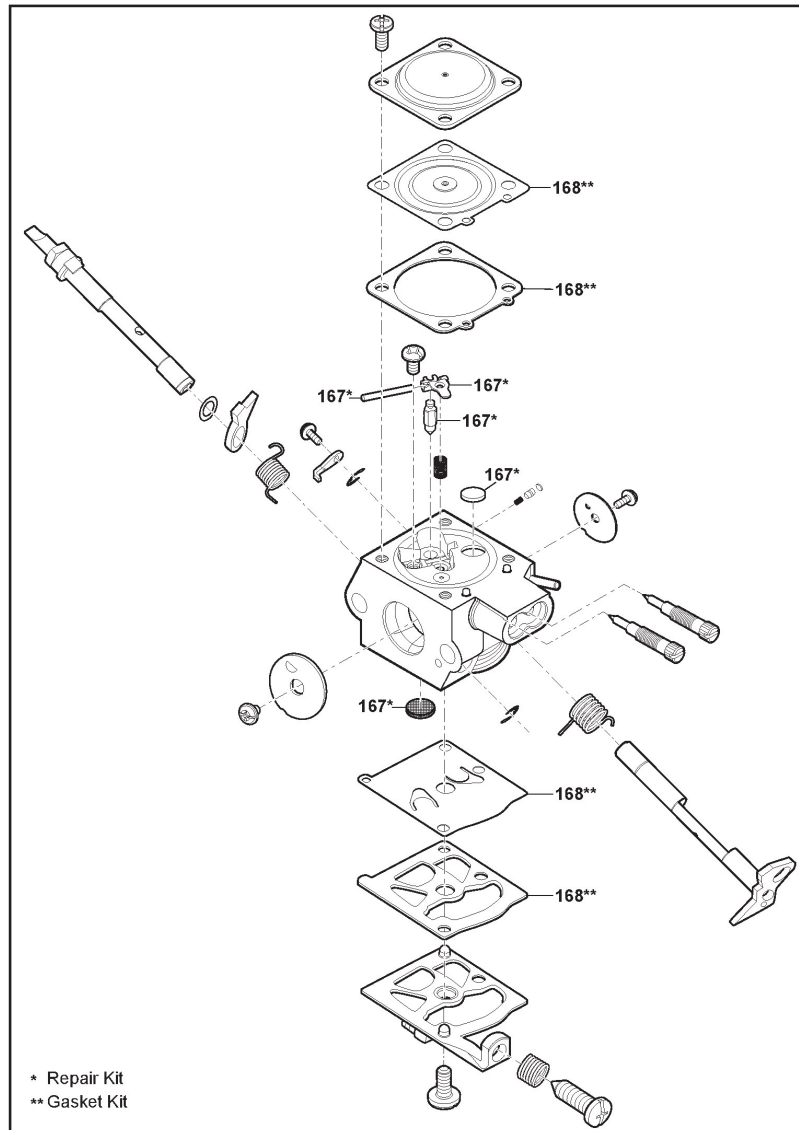

Engine - Carburetor

Ref.nr.	Qty	Item number	Description	Notes	From	Up to
21	1	118804700/0	Air Filter Lock Nut			
22	1	118800258/0	Washer			
24	1	118804789/0	Air Filter			
25	2	2135110	Screw			
26	1	118804790/0	Air Conveyor			
27	1	118804791/0	Air Filter Base			
28	1	118804792/0	Carburetor			
29	1	2312100	Washer			
30	1	118804707/0	Choke Knob			
167	1	118804835/0	Carburetor Repair Kit			
168	1	118804836/0	Carburetor Gaskets Kit			
169	1	118805385/0	Air Filter Cover Assy, Grey	Grey