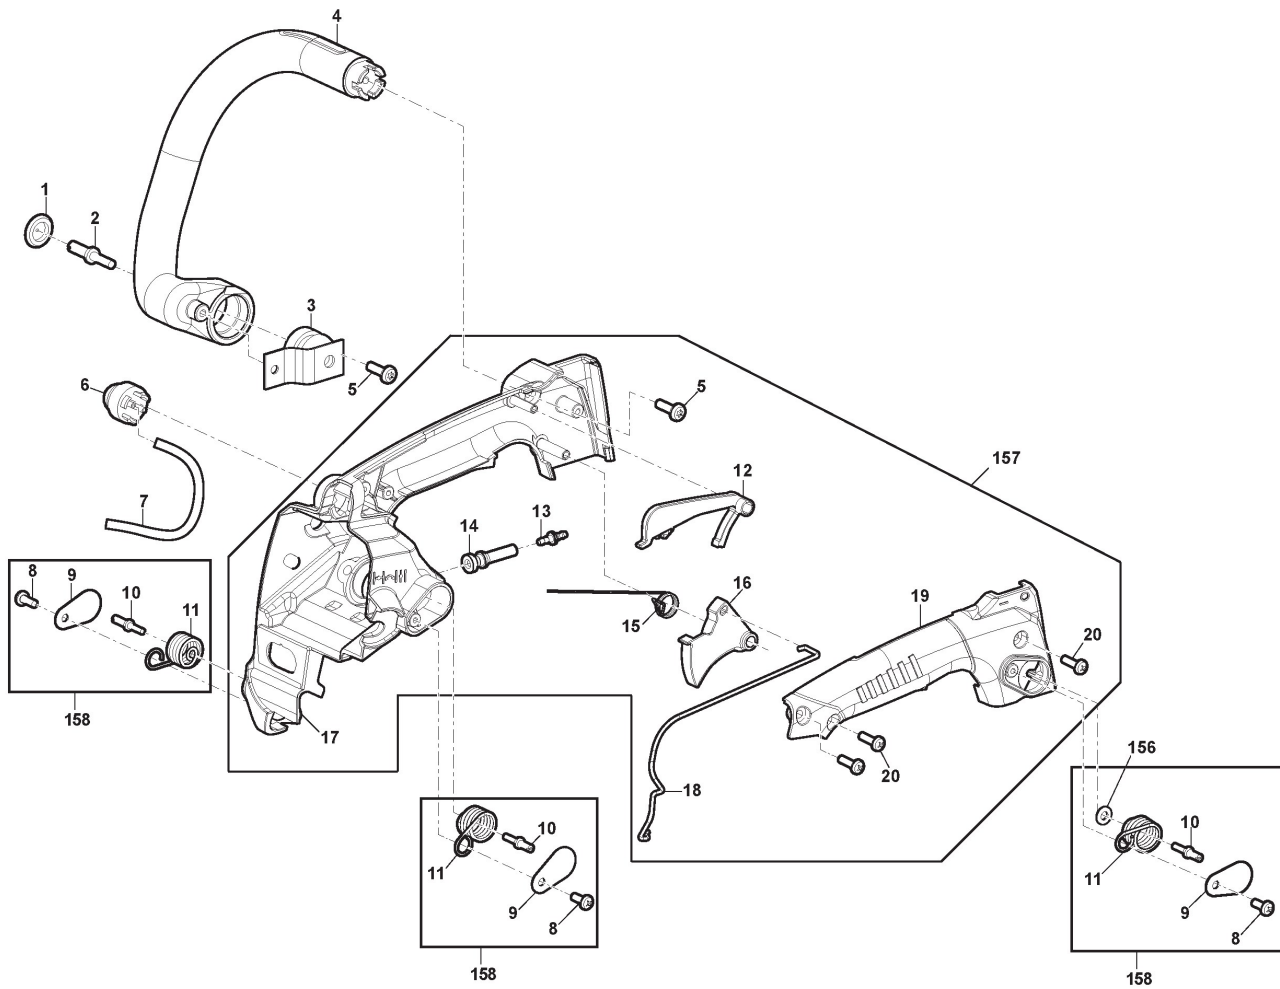

ALPINA

APR 527 (2021)

240271004/A21

Spare parts list
Reservdelar
Repuestos
Ersatzteile
Pièces détachées
Reserve onderdelen
Catalogo ricambi

- Use ST. S.p.A. Genuine Spare Parts specified in the parts list for repair and/or replacement.
- The contents described in the parts list may change due to improvement.
- The drawings of the spare parts are only indicative And might Not represent the part in question exactly.
- The indications "right" - "left" - "front" - "rear" refer to the position of the operator when using the machine.
- When placing orders of parts for repair And/Or replacement, make sure that the illustrated parts list Is the one applying to the machine's year of manufacture, as shown on the identification plate attached to the machine.

Housing

Ref.nr.	Qty	Item number	Description	Notes	From	Up to
1	1	123790022/0	Cap, Black			
2	1	123878093/0	Screw			
3	1	123275027/0	Shock Absorber			
4	1	118804780/0	Handle			
5	2	118800189/0	Screw			
6	1	118804231/0	Primer			
7	1	118804781/0	Fuel Pipe for Primer			
8	3	123878121/0	Screw			
9	3	118804683/0	Spring Cover			
10	3	118804851/0	Screw For Spring			
11	3	118804685/0	Spring			
12	1	118805384/0	Safety Lever	Yellow		
13	1	118800256/0	Connection			
14	1	118804694/0	Fuel Pipe			
15	1	118804783/0	Throttle Spring			
16	1	118805383/0	Throttle Lever	Yellow		
17	1	118804785/0	Handle			
18	1	118804786/0	Throttle Rod			
19	1	118805382/0	Handle Cover, Grey			
20	6	112728124/0	Screw			
156	1	2312020	Washer			
157	1	118805386/0	Handle Assy, Grey	Grey		
158	1	118805122/0	Spring Assy	Kit of 3pcs		