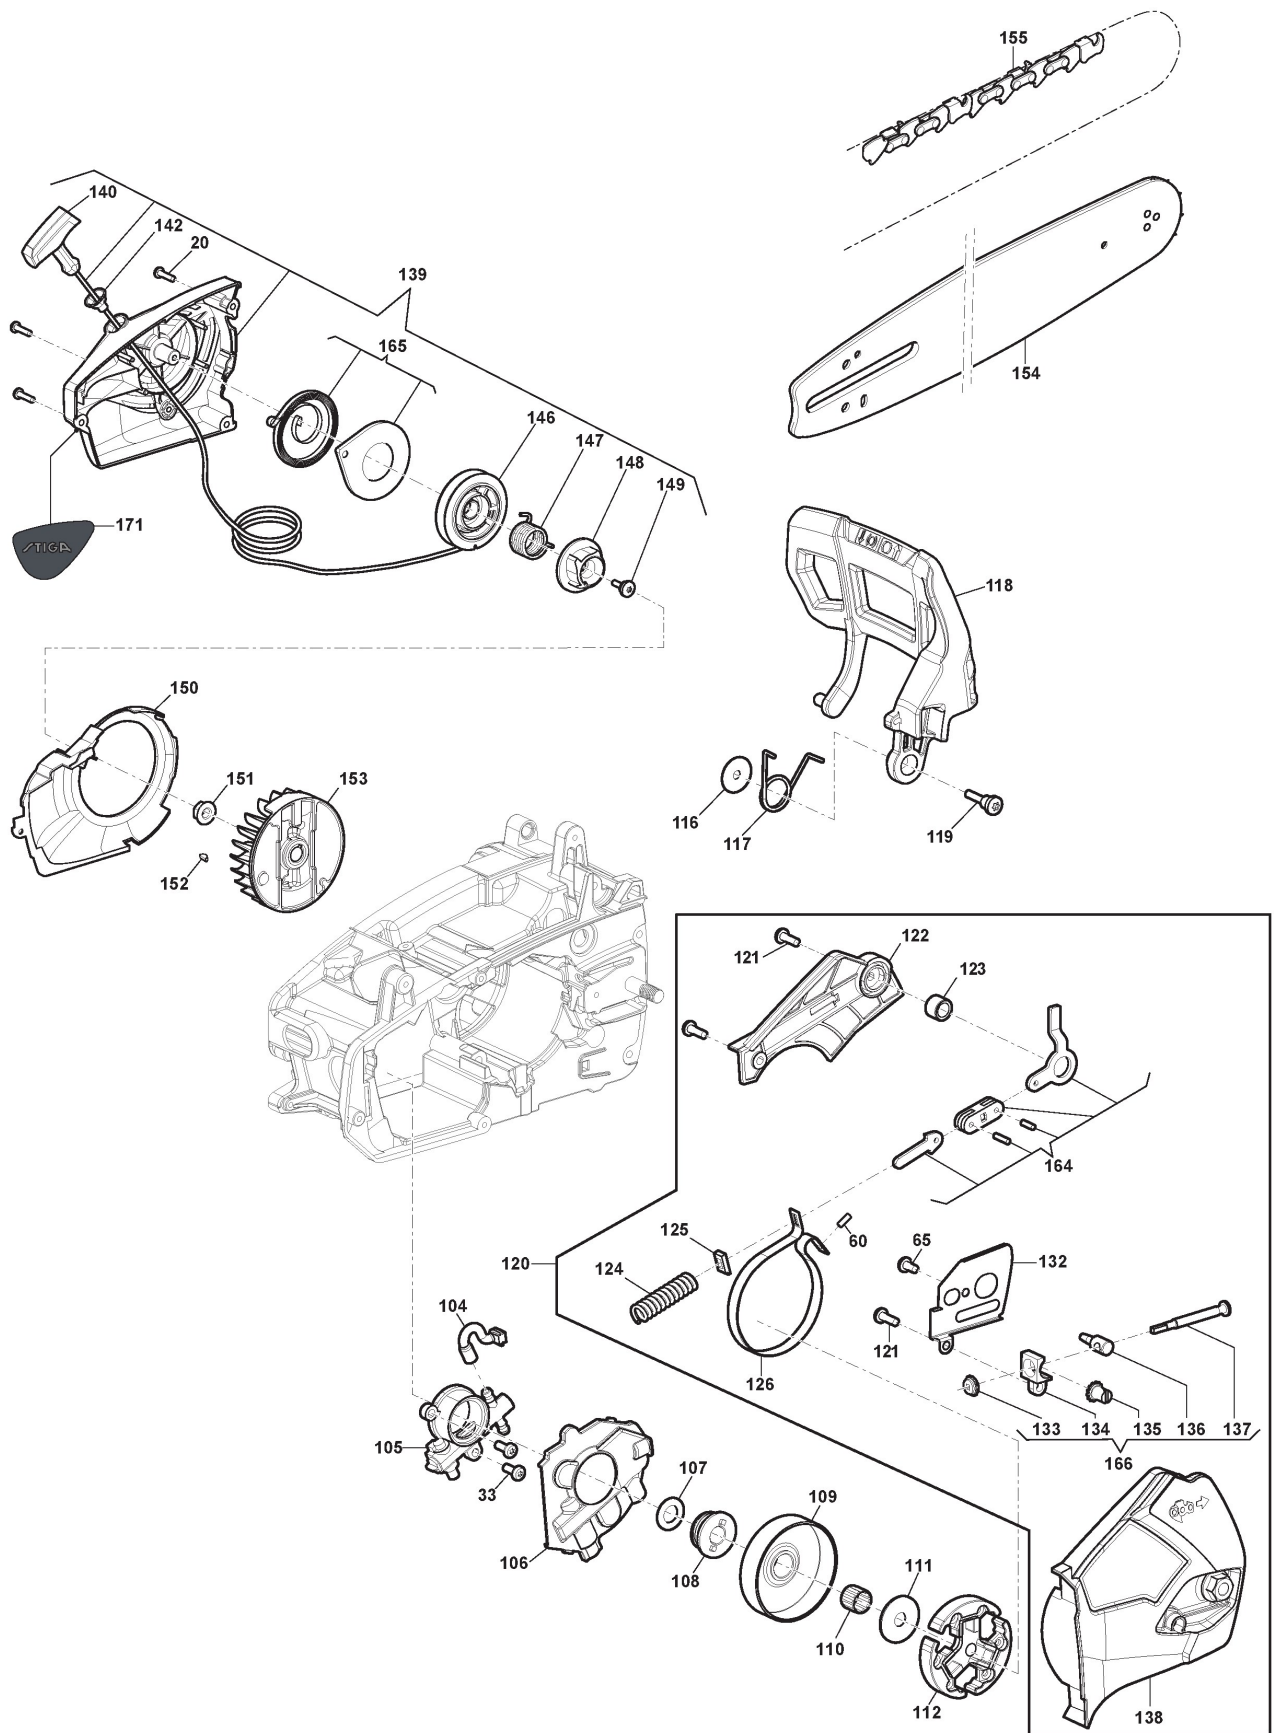

ALPINA

APR 527 (2021)

240271004/A21

Spare parts list
Reservdelar
Repuestos
Ersatzteile
Pièces détachées
Reserve onderdelen
Catalogo ricambi

- Use ST. S.p.A. Genuine Spare Parts specified in the parts list for repair and/or replacement.
- The contents described in the parts list may change due to improvement.
- The drawings of the spare parts are only indicative And might Not represent the part in question exactly.
- The indications "right" - "left" - "front" - "rear" refer to the position of the operator when using the machine.
- When placing orders of parts for repair And/Or replacement, make sure that the illustrated parts list Is the one applying to the machine's year of manufacture, as shown on the identification plate attached to the machine.

Housing

Ref.nr.	Qty	Item number	Description	Notes	From	Up to
1	1	123790022/0	Cap, Black			
2	1	123878093/0	Screw			
3	1	123275027/0	Shock Absorber			
4	1	118804780/0	Handle			
5	2	118800189/0	Screw			
6	1	118804231/0	Primer			
7	1	118804781/0	Fuel Pipe for Primer			
8	3	123878121/0	Screw			
9	3	118804683/0	Spring Cover			
10	3	118804851/0	Screw For Spring			
11	3	118804685/0	Spring			
12	1	118805384/0	Safety Lever	Yellow		
13	1	118800256/0	Connection			
14	1	118804694/0	Fuel Pipe			
15	1	118804783/0	Throttle Spring			
16	1	118805383/0	Throttle Lever	Yellow		
17	1	118804785/0	Handle			
18	1	118804786/0	Throttle Rod			
19	1	118805382/0	Handle Cover, Grey			
20	6	112728124/0	Screw			
156	1	2312020	Washer			
157	1	118805386/0	Handle Assy, Grey	Grey		
158	1	118805122/0	Spring Assy	Kit of 3pcs		