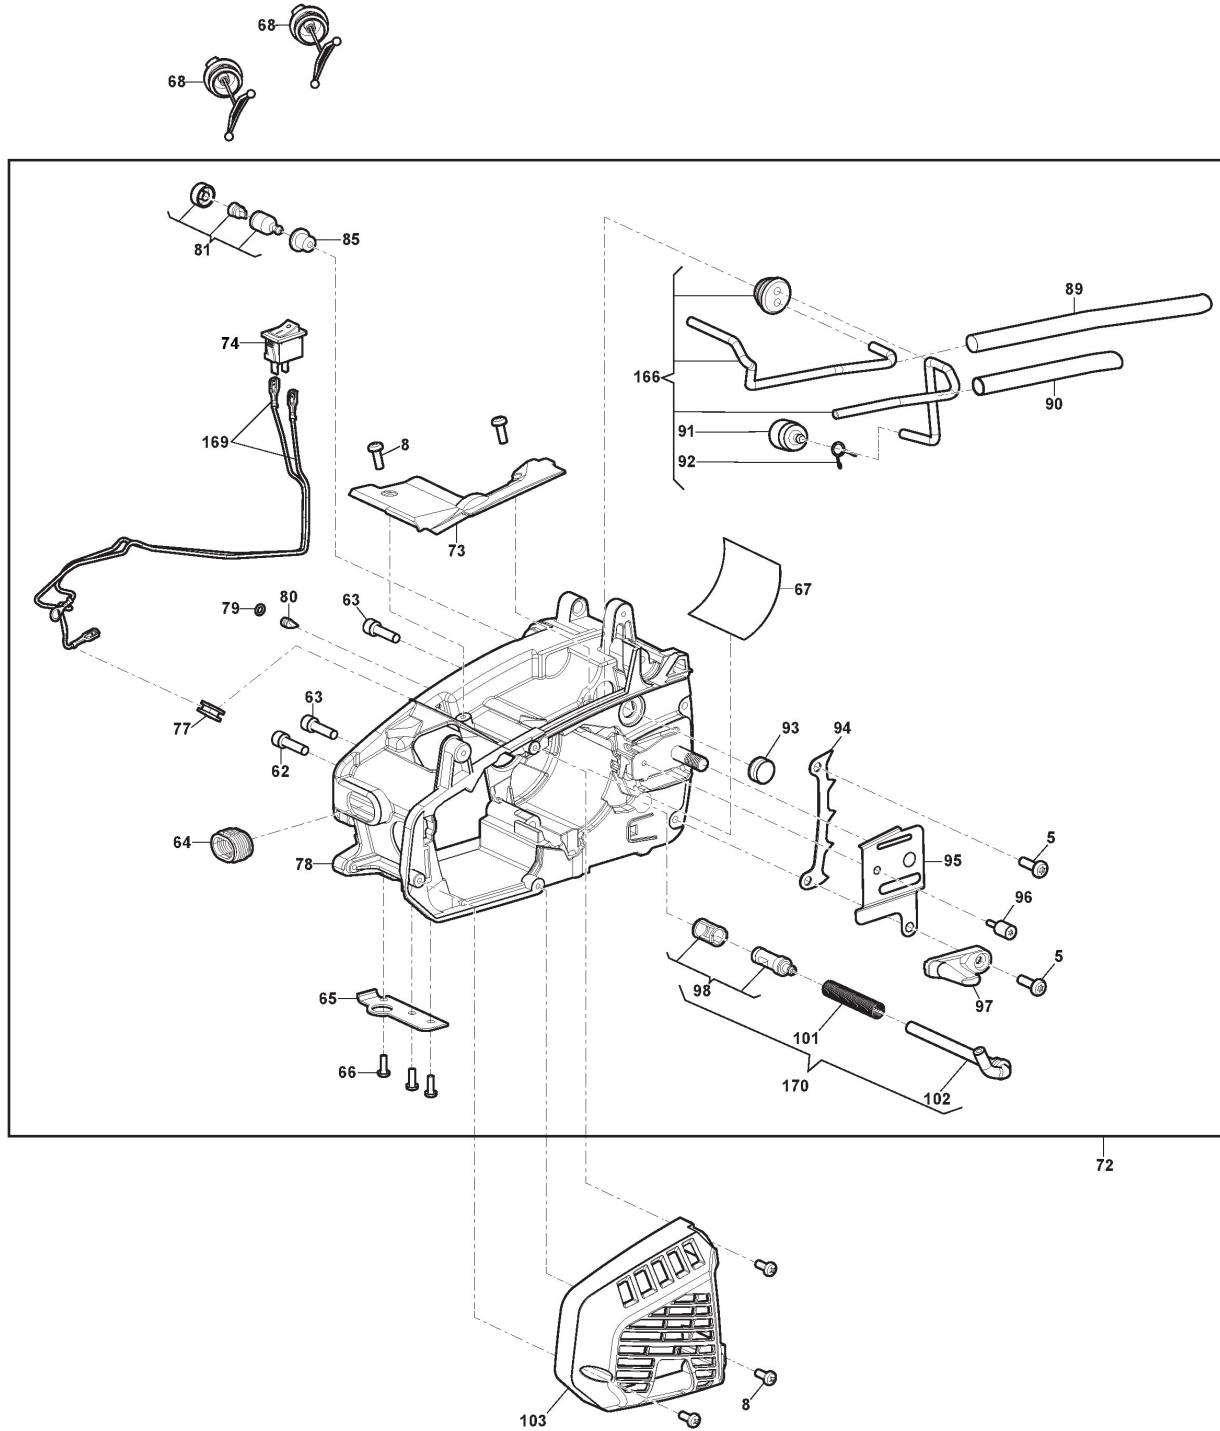

Engine

Ref.nr.	Qty	Item number	Description	Notes	From	Up to
5	2	118800189/0	Screw			
8	5	123878121/0	Screw			
62	1	112735654/0	Screw			
63	2	112727795/0	Screw			
64	1	118804796/0	Air Conveyor			
65	1	118804797/0	Support Plate			
66	3	112727815/0	Screw			
67	1	118804730/0	Heat Protection			
68	2	118804252/0	Oil Tank Cap Assy			
72	1	118805039/0	Base Assembly			
73	1	118804813/0	Cable Cover			
74	1	118804802/0	Switch			
77	1	118804733/0	Wire Clip			
78	1	118804734/0	Chassis			
79	1	118804735/0	O-Ring			
80	1	118804736/0	Nozzle			
81	1	118804801/0	Breather Valve Assy			
85	1	118804737/0	Grommet			
89	1	118804815/0	Insulated Pipe			
90	1	118804741/0	Corrugated Pipe			
91	1	118804740/0	Fuel Filter			
92	1	118804234/0	Clip			
93	1	118804742/0	Cap			
94	1	118804743/0	Spike			
95	1	118804744/0	Internal Plate			
96	1	118804745/0	Lead Screw			
97	1	118804746/0	Chain Stopper			
98	1	118804800/0	Oil Filter Assy			
101	1	118804853/0	Oil pipe Spring			
102	1	118804747/0	Oil Pipe			
103	1	118805381/0	Muffler Cover, Grey			
166	1	118804820/0	Fuel Tube Assy			
169	1	118804966/0	Ground/Off Line Wire Assy			
170	1	118805123/0	Oil Filter Assy