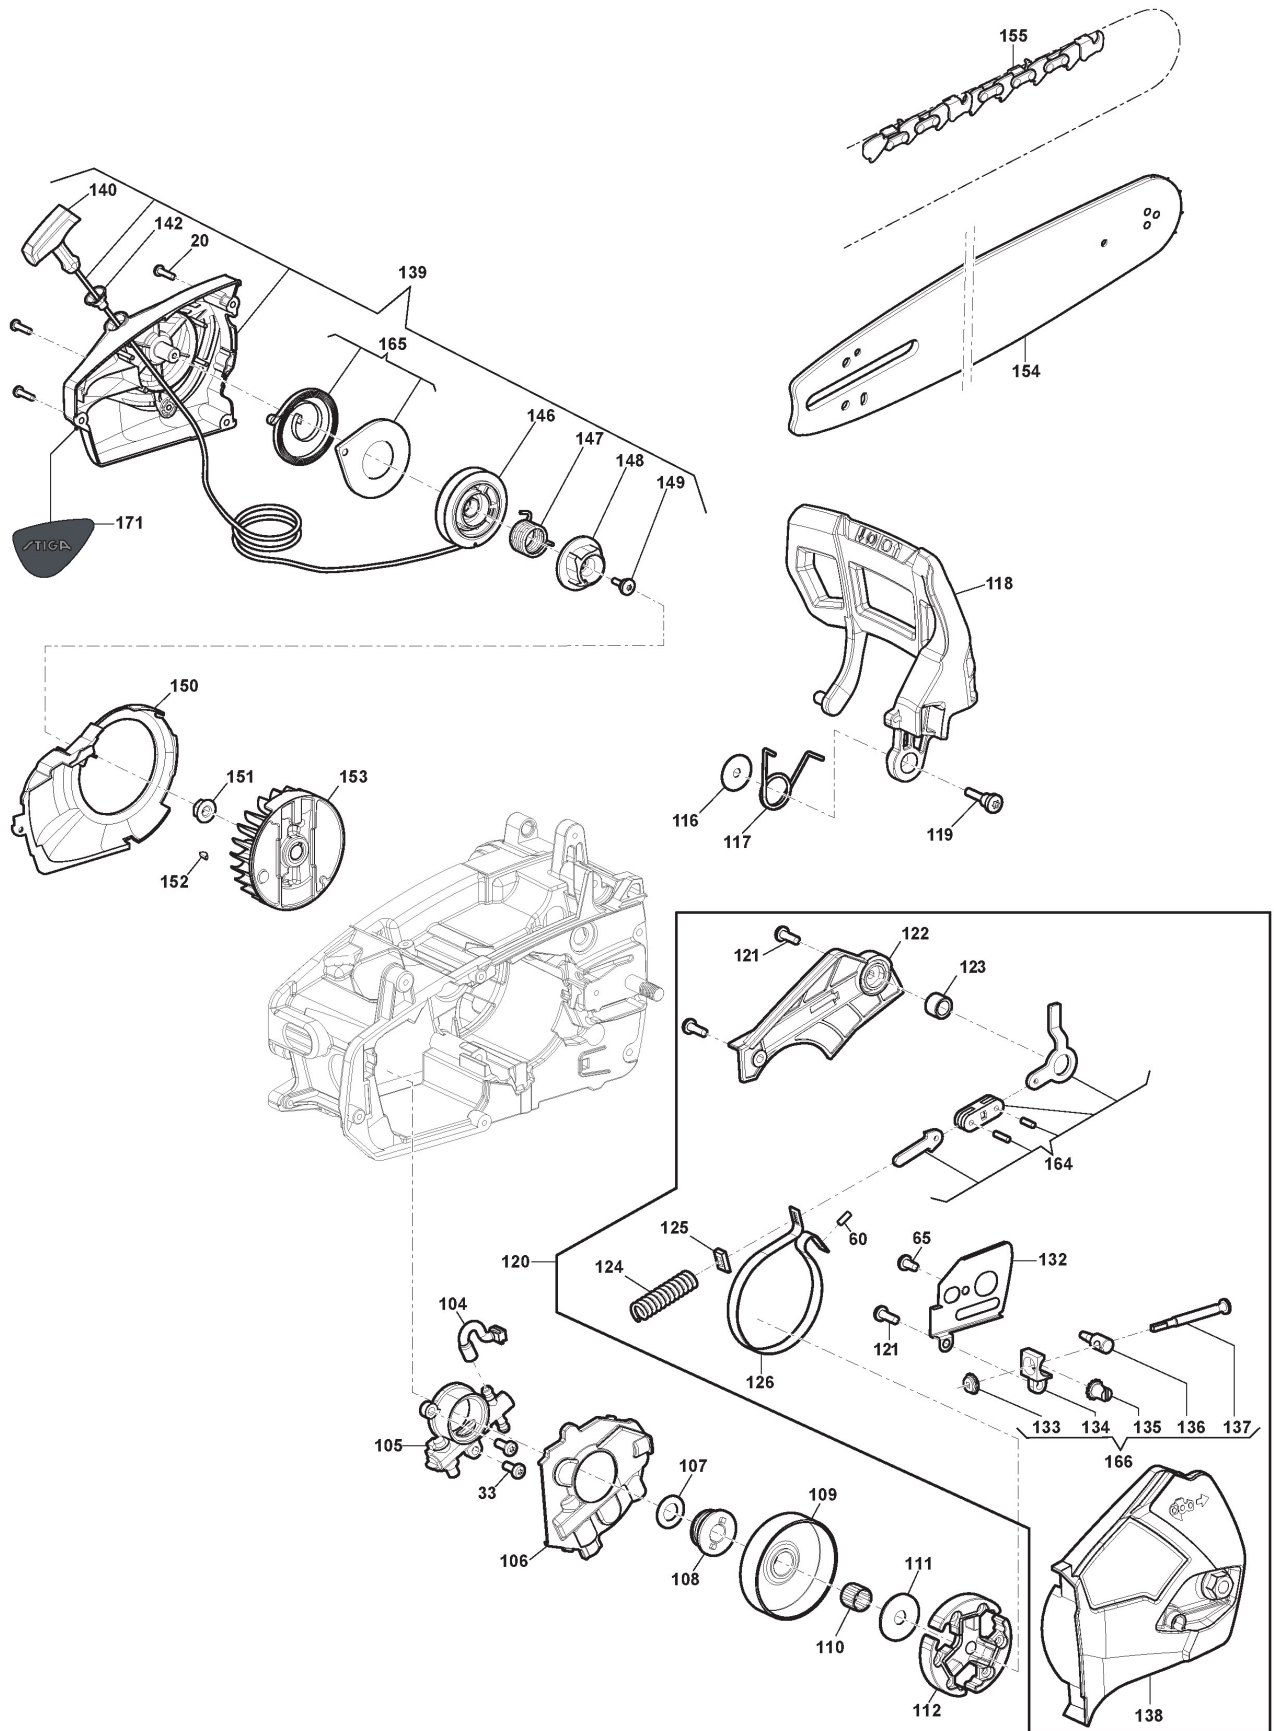

Housing

Ref.nr.	Qty	Item number	Description	Notes	From	Up to
20	6	112728124/0	Screw			
33	2	123878021/0	Screw			
60	3	123753000/0	Needle			
65	4	112727815/0	Screw			
104	1	118804749/0	Spray Nozzle			
105	1	118804750/0	Oil Pump			
106	1	118804751/0	Oil Pump Cover			
107	1	118550608/0	Washer			
108	1	118804752/0	Worm			
109	1	118804753/0	3/8 Clutch Drum			
110	1	123235001/0	Needle Bearing			
111	1	118804818/0	Washer			
112	1	118804758/0	Clutch			
116	1	118804806/0	Washer			
117	1	118804755/0	Spring for Hand Guard			
118	1	118804798/0	Hand Guard			
119	1	118804757/0	Hand Guard Screw			
120	1	118805380/0	Clutch Housing Assy Grey	Grey		
121	3	123878121/0	Screw			
123	1	118804760/0	Bushing			
124	1	118804761/0	Chain Brake Spring			
125	1	118804762/0	Spring Base			
126	1	118804763/0	Break Strap			
132	1	118804764/0	Tensioner Cover Plate			
133	1	118804765/0	Passive Tensioner Gear			
134	1	118804766/0	Gear Base			
135	1	118804767/0	Tensioner Gear			
136	1	118804768/0	Chain Tensioner Block			
137	1	118804769/0	Tensioner Screw			
139	1	118805379/0	Starter Assy, Grey	Rope 2.6x840mm		
140	1	118804772/0	Starter Handle			
142	1	118804773/0	Grommet			
146	1	118804775/0	Starter Pulley			
147	1	118804776/0	Spring			
148	1	118804777/0	Starter Ratchet			
149	1	118804807/0	Screw			
150	1	118804778/0	Air Conveyor			
151	1	112154220/0	Nut			
152	1	118800959/0	Key			
153	1	118804779/0	Flywheel Assy			
154	1	123900360/0	Guide Bar 10"-3/8"-0,050"			
155	1	1519-9110-02	Chain 10"-3/8"-0,050"-40E			
164	1	118804810/0	Break Control Assy			
165	1	118804811/0	Starter Spring Assy			
166	1	118805124/0	Tensioner Gear Assy