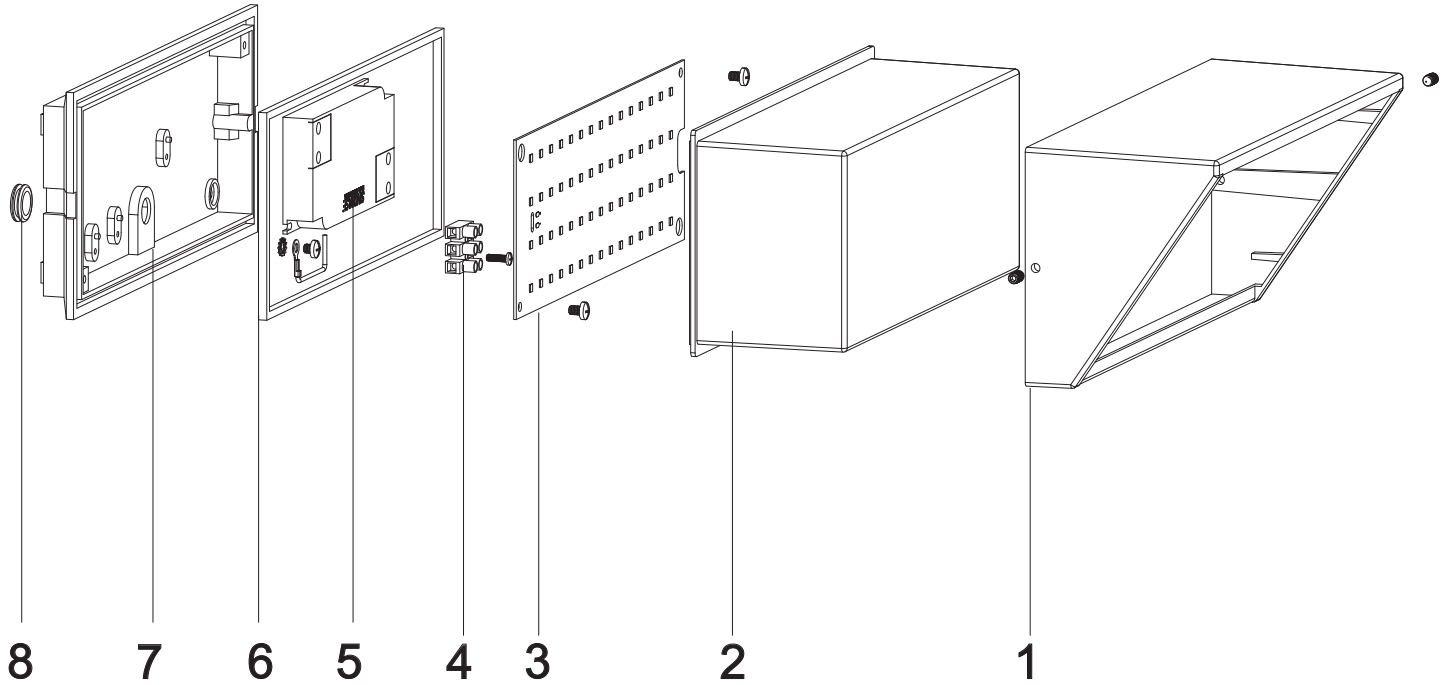

Exploded Views

Item number:LED-W-LUXON

No.	Part Name	Material
1	Cover of fixture	Die-casting alum.
2	Diffuser	PC-opal
3	PCB with SMD	Aluminium
4	Terminal block	Plastic
5	LED driver	With plastic box
6	Seal gasket	Silicone
7	Base of fixture	Die-casting alum.
8	Cable gland	Silicone