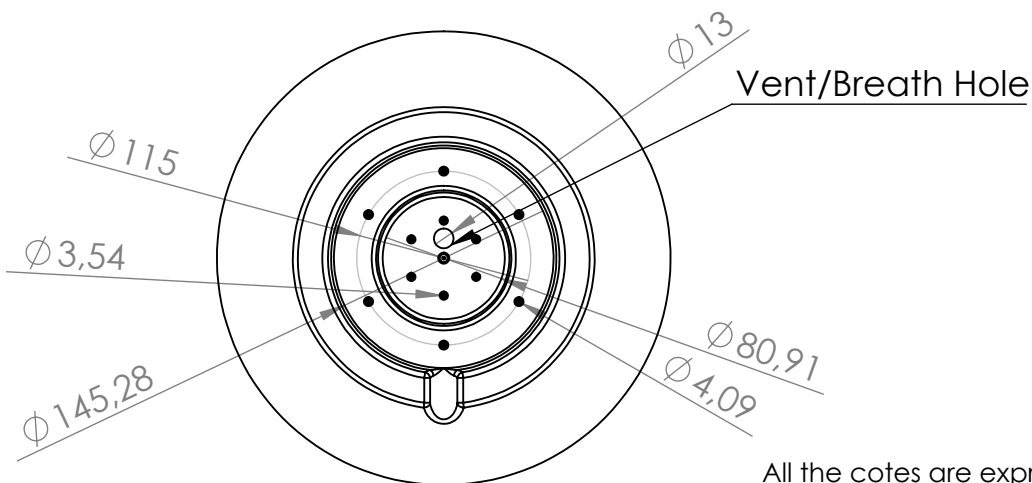

All the cotes are expressed in mm  
Tolerances +/- 0,1mm

NewGarden Spain

DO NOT CHANGE THE SCALE

VERSION: 01

	NOMBRE	FIRMA	FECHA	
DIBUJ.	Pedro R.		20/07/15	
VERIF.	Jaime S.		20/07/15	
APROB.	María C.		20/07/15	
FABR.				
CALID.				MATERIAL: POLYETHYLENE SURFACE: FINE SANDED
				WEIGHT:

PROJECT	<b>BULY FAMILY</b>
DRAWING:	
	<b>BULY 30</b>
	A4
SCALE 1 : 3.5	SHEET 1 OF 1

4

3

2

1