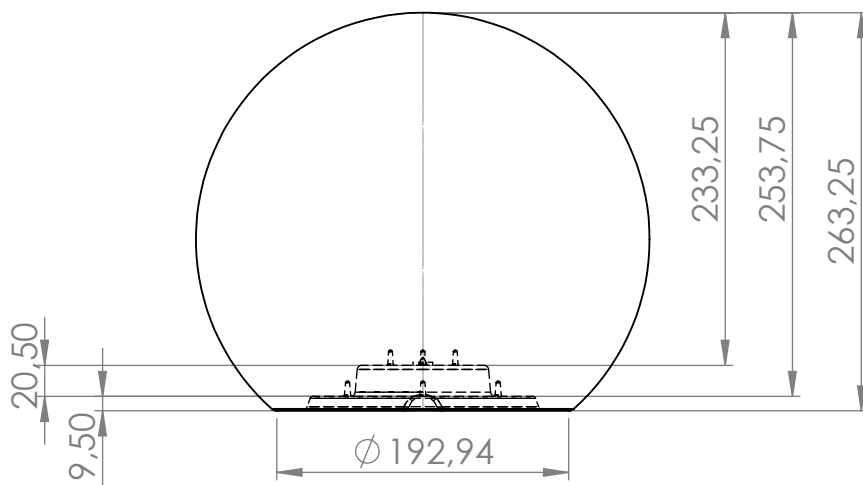

All the cotes are expressed in mm  
Tolerances +/- 0,1mm

NewGarden Spain

DO NOT CHANGE THE SCALE

VERSION: 01

	NOMBRE	FIRMA	FECHA	
DIBUJ.	Pedro R.		20/07/15	
VERIF.	Jaime S.		20/07/15	
APROB.	María C.		20/07/15	
FABR.				
CALID.				MATERIAL: POLYETHYLENE SURFACE: FINE SANDED
				WEIGHT:

PROJECT	<b>BULY FAMILY</b>
DRAWING:	
	<b>BULY 30</b>
	A4
SCALE 1 : 3.5	SHEET 1 OF 1

4

3

2

1