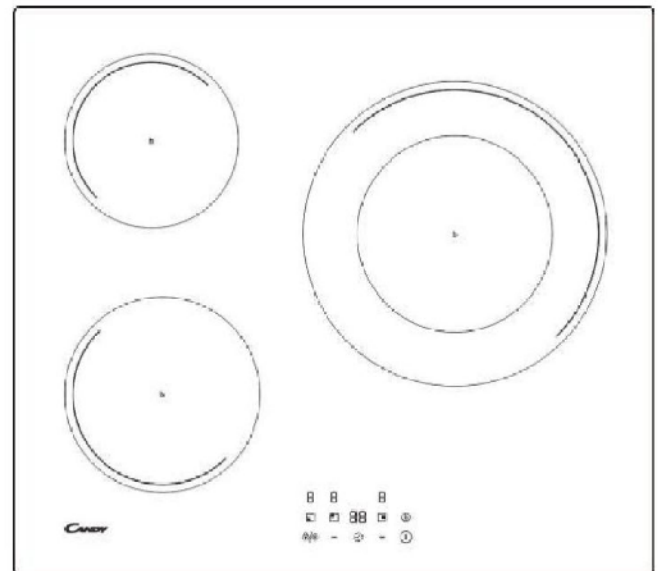

CANDY

Instruction Manual For Induction Hob

ENGLISH

Manual de instrucțiuni pentru plita cu inducție

ROMÂNĂ

Εγχειρίδιο οδηγιών για επαγωγική εστία

ΕΛΛΗΝΙΚΑ

Manuel d'instruction pour plaque à induction

FRANÇAIS

Manual de Instrucciones para placa de inducción

ESPAÑOL

MODEL: CI642CBB/1

MODEL: CI633CBB/1

THANK YOU FOR PURCHASING THE CANDY INDUCTION HOB. PLEASE READ THIS INSTRUCTION MANUAL CAREFULLY BEFORE USING THE HOB KEEP IT IN A SAFE PLACE FOR FUTURE REFERENCE.