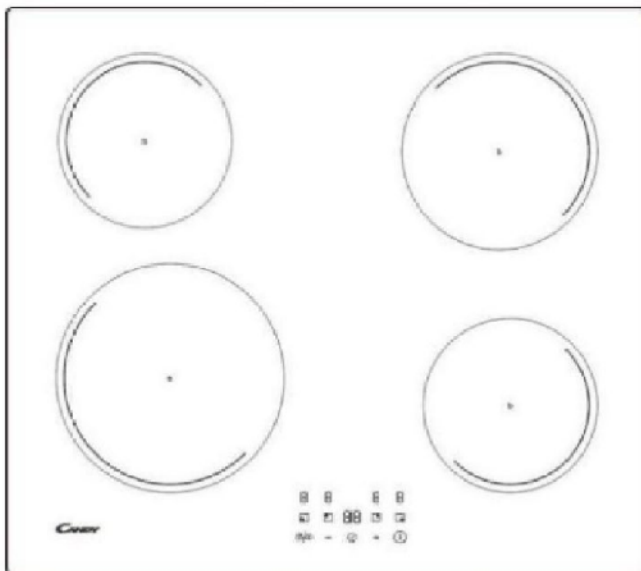

CANDY

Instruction Manual For Induction Hob

ENGLISH

Manual de instrucțiuni pentru plita cu inducție

ROMÂNĂ

Εγχειρίδιο οδηγιών για επαγωγική εστία

ΕΛΛΗΝΙΚΑ

Manuel d'instruction pour plaque à induction

FRANÇAIS

Manual de Instrucciones para placa de inducción

ESPAÑOL

MODEL: CI642CBB/1

MODEL: CI633CBB/1

THANK YOU FOR PURCHASING THE CANDY INDUCTION HOB. PLEASE READ THIS INSTRUCTION MANUAL CAREFULLY BEFORE USING THE HOB KEEP IT IN A SAFE PLACE FOR FUTURE REFERENCE.