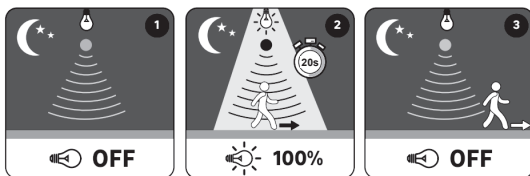

x2

1

2

3

Sensing distance/Angle 110°/ 6m

1

2

3