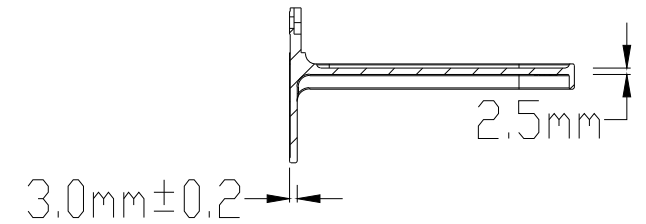

Ref 1

Ref	Designation	Material grade	Quantity	Weight	Size (diameter)	Supplier's ref
1	Holder	RecycleABS	1	190g	350*113*61.5mm	L1212-A-01A
2						
3						
4						
5						

adeo
ADEO - 135, rue Sadi Carnot
CS 00001 - 59790 RONCHIN
FRANCE
MATERIAU/FINISHING:
RecycleABS/Matt

GENERAL TOLERANCES:
Size: ±2%
Weight: ±5%

TITRE:
EASY TOWEL HOLDER

No. DE PLAN: #026_EASY_SHELF_35
A3 REVISION

ECHELLE: 1:3 (Scale can be adapted) Dimensions in mm FEUILLE 1 SUR 2