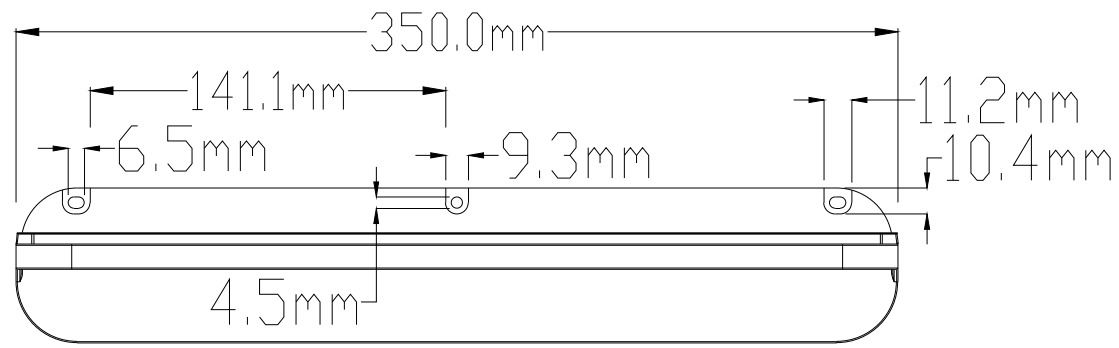

Ref 1

Ref	Designation	Material grade	Quantity	Weight	Size (diameter)	Supplier's ref
1	Holder	RecycleABS	1	190g	350*113*61.5mm	L1212-A-01A
2						
3						
4						
5						

adeo
ADEO - 135, rue Sadi Carnot
CS 00001 - 59790 RONCHIN
FRANCE
MATERIAU/FINISHING:
RecycleABS/Matt

GENERAL TOLERANCES:
Size: ±2%
Weight: ±5%

TITRE:
EASY TOWEL HOLDER

No. DE PLAN: #026_EASY_SHELF_35
A3 REVISION

ECHELLE: 1:3 (Scale can be adapted) Dimensions in mm FEUILLE 1 SUR 2