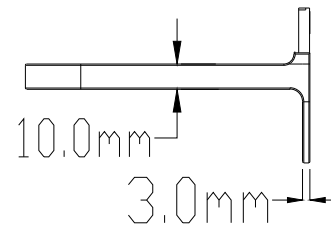

Ref 1

Ref	Designation	Material grade	Quantity	Weight	Size (diameter)	Supplier's ref
1	Holder	RecycleABS	1	190g	350*113*61.5mm	L1212-A-01A
2						
3						
4						
5						

adeo
ADEO - 135, rue Sadi Carnot
CS 00001 - 59790 RONCHIN
FRANCE
MATERIAU/FINISHING:
RecycleABS/Matt

GENERAL TOLERANCES:
Size: ±2%
Weight: ±5%

TITRE:
EASY TOWEL HOLDER

No. DE PLAN: #026_EASY_SHELF_35
A3 REVISION

ECHELLE: 1:3 (Scale can be adapted) Dimensions in mm FEUILLE 1 SUR 2