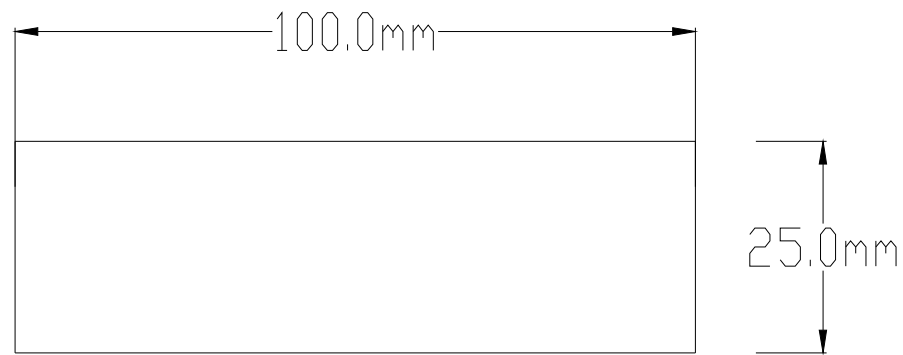

GENERAL TOLERANCES:
 Size: ±2%
 Weight: ±5%

TITRE:
EASY TOWEL HOLDER

No. DE PLAN: #026_EASY_SHELF_35
 A3 REVISION

ECHELLE: 1:3 (Scale can be adapted) Dimensions in mm FEUILLE 1 SUR 2

Ref 2

Ref	Designation	Material grade	Quantity	Weight	Size (diameter)	Supplier's ref
1						
2	Cover	RecycleABS	1	15g	349*6.2*19.8mm	L1212-A-02A
3						
4						
5						

ECHELLE: 1:2 (Scale can be adapted) Dimensions in mm FEUILLE 1 SUR 3

Ref 3

Ref 4

带“*”是关键尺寸

Ref	Designation	Material grade	Quantity	Weight	Size (diameter)	Supplier's ref
1						
2						
3	Glue	3M ADHESIVE	5	3g	100*25x1mm	
4	Screw	SS 304 Nero White Zinc Pro-Coating	3	3.1g	ø4*52.8mm	
5						