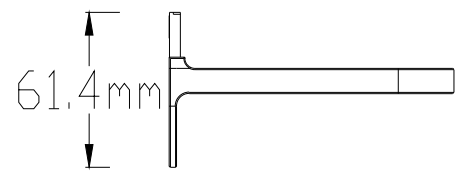

Ref 1

Ref	Designation	Material grade	Quantity	Weight	Size (diameter)	Supplier's ref
1	Holder	RecycleABS	1	190g	350*113*61.5mm	L1212-A-01A
2						
3						
4						
5						

adeo
ADEO - 135, rue Sadi Carnot
CS 00001 - 59790 RONCHIN
FRANCE
MATERIAU/FINISHING:
RecycleABS/Matt

GENERAL TOLERANCES:
Size: ±2%
Weight: ±5%

TITRE:
EASY TOWEL HOLDER

No. DE PLAN: #026_EASY_SHELF_35
A3 REVISION

ECHELLE: 1:3 (Scale can be adapted) Dimensions in mm FEUILLE 1 SUR 2