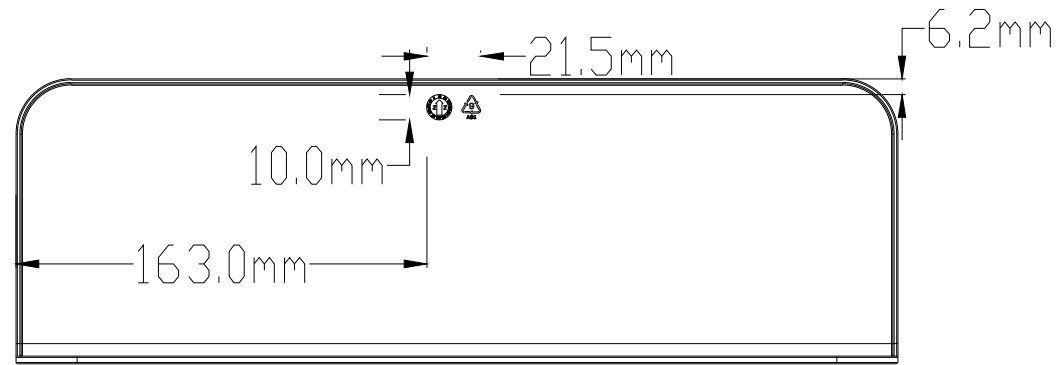

Ref 1

Ref	Designation	Material grade	Quantity	Weight	Size (diameter)	Supplier's ref
1	Holder	RecycleABS	1	190g	350*113*61.5mm	L1212-A-01A
2						
3						
4						
5						

adeo
ADEO - 135, rue Sadi Carnot
CS 00001 - 59790 RONCHIN
FRANCE
MATERIAU/FINISHING:
RecycleABS/Matt

GENERAL TOLERANCES:
Size: ±2%
Weight: ±5%

TITRE:
EASY TOWEL HOLDER

No. DE PLAN: #026_EASY_SHELF_35
A3 REVISION

ECHELLE: 1:3 (Scale can be adapted) Dimensions in mm FEUILLE 1 SUR 2