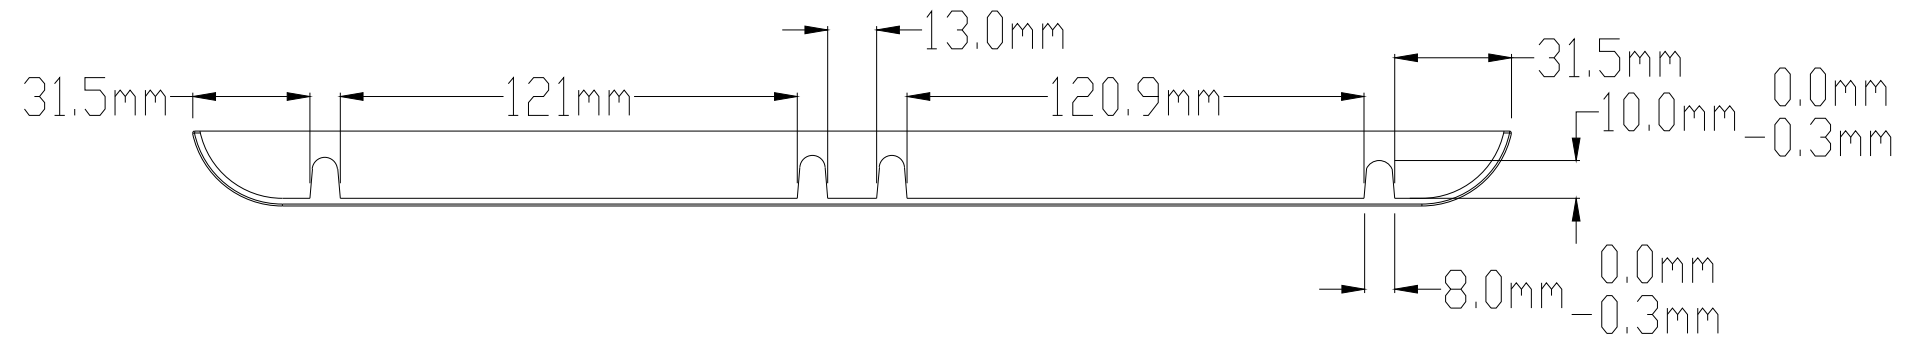

Ref	Designation	Material grade	Quantity	Weight	Size (diameter)	Supplier's ref
1	Holder	RecycleABS	1	190g	350*113*61.5mm	L1212-A-01A
2	Cover	RecycleABS	1	15g	349*6.2*19.8mm	L1212-A-02A
3	Glue	3M ADHESIVE	5	3g	100*25x1mm	
4	Screw	SS 304 Nano White Zinc Pro-Coating	3	3.1g	ø4*52.8mm	
5						

 ADEO - 135, rue Sadi Carnot
 CS 00001 - 59790 RONCHIN
 FRANCE
 MATERIAU/FINISHING:
 RecycleABS/Matt

GENERAL TOLERANCES:
 Size: ±2%
 Weigth: ±5%

TITRE:
EASY TOWEL HOLDER

No. DE PLAN
 #026_EASY_SHELF_35

ECHELLE: 1:2 (Scale can be adapted) Dimensions in mm

GENERAL TOLERANCES:
 Size: ±2%
 Weight: ±5%

TITRE:
EASY TOWEL HOLDER

No. DE PLAN: #026_EASY_SHELF_35
 A3 REVISION

ECHELLE: 1:3 (Scale can be adapted) Dimensions in mm FEUILLE 1 SUR 2

Ref 2

Ref	Designation	Material grade	Quantity	Weight	Size (diameter)	Supplier's ref
1						
2	Cover	RecycleABS	1	15g	349*6.2*19.8mm	L1212-A-02A
3						
4						
5						

ECHELLE: 1:2 (Scale can be adapted) Dimensions in mm FEUILLE 1 SUR 3

Ref 3

Ref 4

带“*”是关键尺寸

Ref	Designation	Material grade	Quantity	Weight	Size (diameter)	Supplier's ref
1						
2						
3	Glue	3M ADHESIVE	5	3g	100*25x1mm	
4	Screw	SS 304 Nero White Zinc Pro-Coating	3	3.1g	ø4*52.8mm	
5						