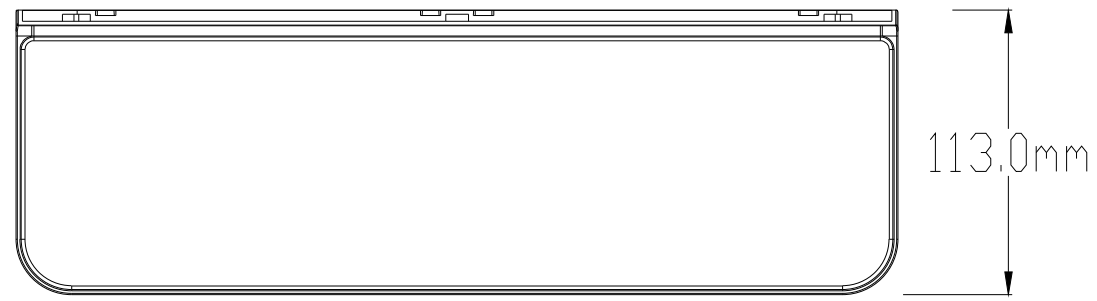

Ref 1

Ref	Designation	Material grade	Quantity	Weight	Size (diameter)	Supplier's ref
1	Holder	RecycleABS	1	190g	350*113*61.5mm	L1212-A-01A
2						
3						
4						
5						

adeo
ADEO - 135, rue Sadi Carnot
CS 00001 - 59790 RONCHIN
FRANCE
MATERIAU/FINISHING:
RecycleABS/Matt

GENERAL TOLERANCES:
Size: ±2%
Weight: ±5%

TITRE:
EASY TOWEL HOLDER

No. DE PLAN: #026_EASY_SHELF_35
A3 REVISION

ECHELLE: 1:3 (Scale can be adapted) Dimensions in mm FEUILLE 1 SUR 2