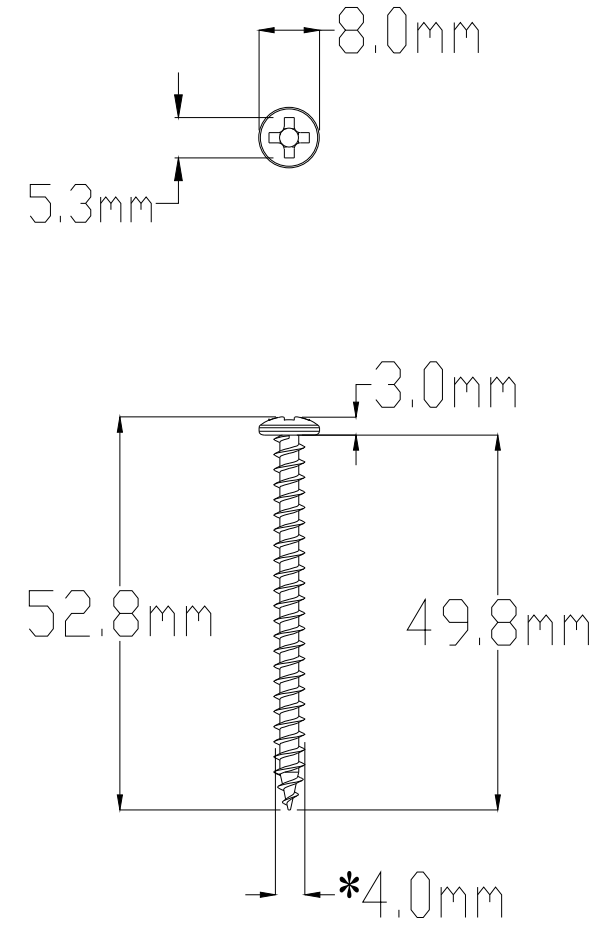

Ref	Designation	Material grade	Quantity	Weight	Size (diameter)	Supplier's ref
1	Holder	RecycleABS	1	190g	350*113*61.5mm	L1212-A-01A
2	Cover	RecycleABS	1	15g	349*6.2*19.8mm	L1212-A-02A
3	Glue	3M ADHESIVE	5	3g	100*25x1mm	
4	Screw	SS 304 Nano White Zinc Pro-Coating	3	3.1g	ø4*52.8mm	
5						

GENERAL TOLERANCES:
 Size: ±2%
 Weight: ±5%

TITRE:
EASY TOWEL HOLDER

No. DE PLAN: #026_EASY_SHELF_35
 A3 REVISION

ECHELLE: 1:3 (Scale can be adapted) Dimensions in mm FEUILLE 1 SUR 2

Ref 2

Ref	Designation	Material grade	Quantity	Weight	Size (diameter)	Supplier's ref
1						
2	Cover	RecycleABS	1	15g	349*6.2*19.8mm	L1212-A-02A
3						
4						
5						

ECHELLE: 1:2 (Scale can be adapted) Dimensions in mm FEUILLE 1 SUR 3

Ref 3

Ref 4

带“*”是关键尺寸

Ref	Designation	Material grade	Quantity	Weight	Size (diameter)	Supplier's ref
1						
2						
3	Glue	3M ADHESIVE	5	3g	100*25x1mm	
4	Screw	SS 304 Nero White Zinc Pro-Coating	3	3.1g	ø4*52.8mm	
5						

A3
 REVISION

ECHELLE: 1:1 (Scale can be adapted) Dimensions in mm FEUILLE 1 SUR 4