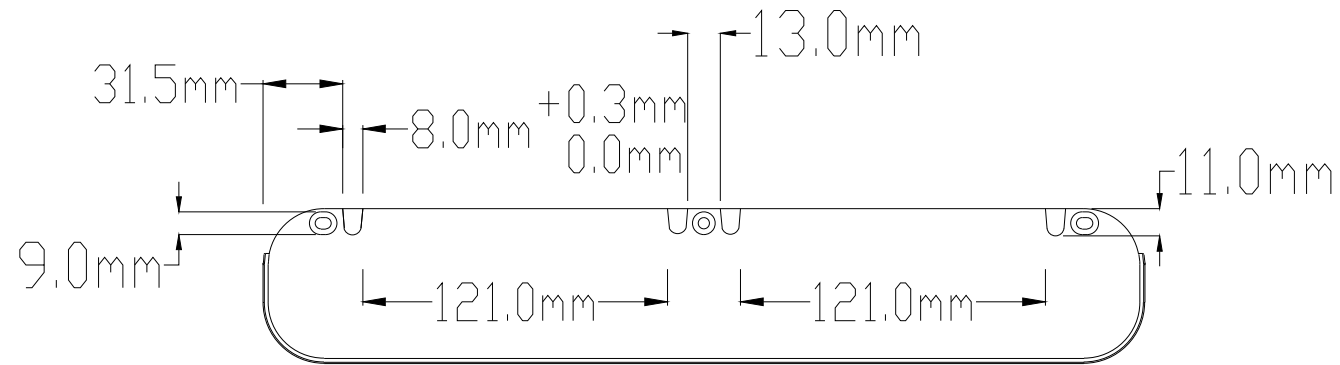

Ref 1

Ref	Designation	Material grade	Quantity	Weight	Size (diameter)	Supplier's ref
1	Holder	RecycleABS	1	190g	350*113*61.5mm	L1212-A-01A
2						
3						
4						
5						

adeo
ADEO - 135, rue Sadi Carnot
CS 00001 - 59790 RONCHIN
FRANCE
MATERIAU/FINISHING:
RecycleABS/Matt

GENERAL TOLERANCES:
Size: ±2%
Weight: ±5%

TITRE:
EASY TOWEL HOLDER

No. DE PLAN: #026_EASY_SHELF_35
A3 REVISION

ECHELLE: 1:3 (Scale can be adapted) Dimensions in mm FEUILLE 1 SUR 2