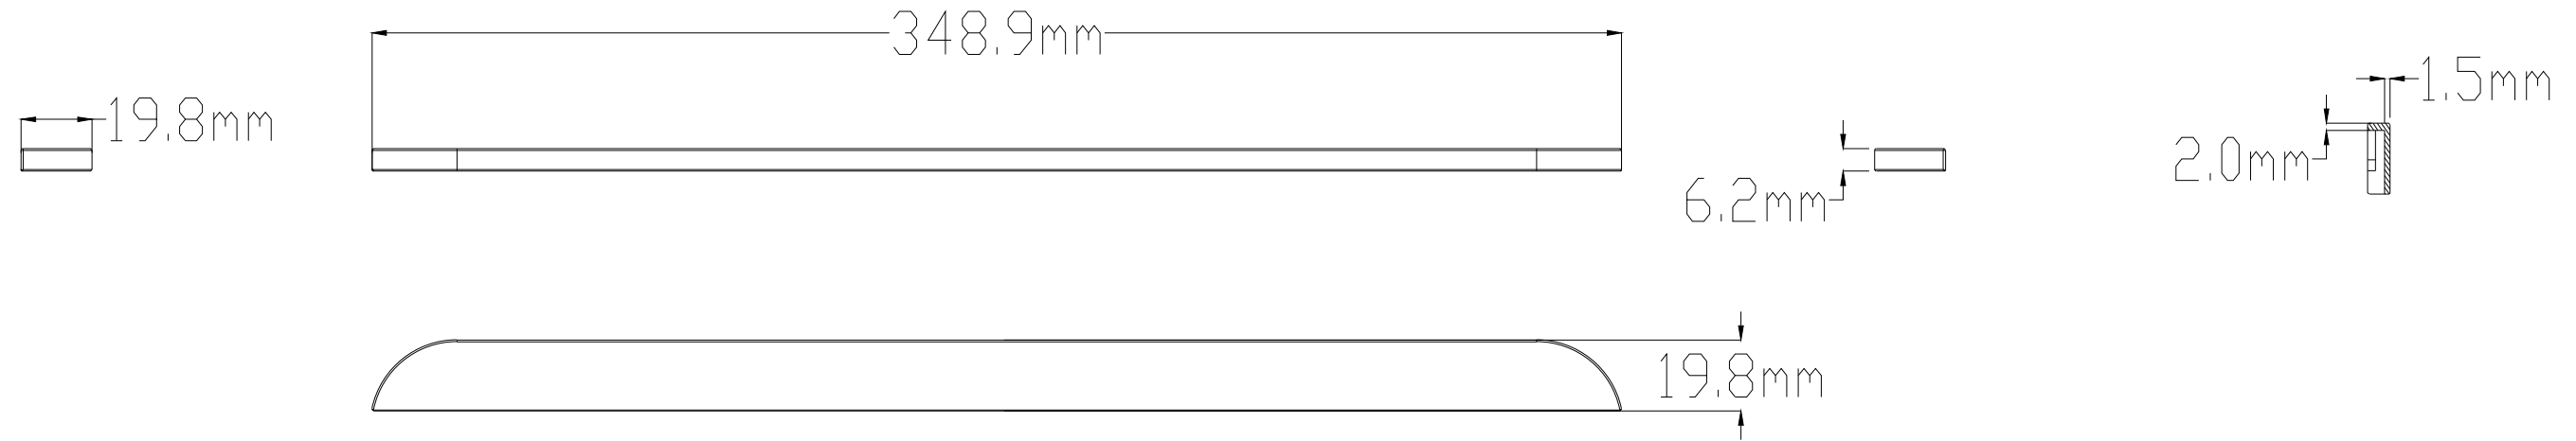

Ref	Designation	Material grade	Quantity	Weight	Size (diameter)	Supplier's ref
1	Holder	RecycleABS	1	190g	350*113*61.5mm	L1212-A-01A
2	Cover	RecycleABS	1	15g	349*6.2*19.8mm	L1212-A-02A
3	Glue	3M ADHESIVE	5	3g	100*25x1mm	
4	Screw	SS 304 Nano White Zinc Pro-Coating	3	3.1g	ø4*52.8mm	
5						

GENERAL TOLERANCES:
 Size: ±2%
 Weight: ±5%

TITRE:
EASY TOWEL HOLDER

No. DE PLAN: #026_EASY_SHELF_35
 A3 REVISION

ECHELLE: 1:3 (Scale can be adapted) Dimensions in mm FEUILLE 1 SUR 2

Ref 2

Ref	Designation	Material grade	Quantity	Weight	Size (diameter)	Supplier's ref
1						
2	Cover	RecycleABS	1	15g	349*6.2*19.8mm	L1212-A-02A
3						
4						
5						

ECHELLE: 1:2 (Scale can be adapted) Dimensions in mm FEUILLE 1 SUR 3

Ref 3

Ref 4

带“*”是关键尺寸

Ref	Designation	Material grade	Quantity	Weight	Size (diameter)	Supplier's ref
1						
2						
3	Glue	3M ADHESIVE	5	3g	100*25x1mm	
4	Screw	SS 304 Nero White Zinc Pro-Coating	3	3.1g	ø4*52.8mm	
5						

A3
 REVISION

ECHELLE: 1:1 (Scale can be adapted) Dimensions in mm FEUILLE 1 SUR 4