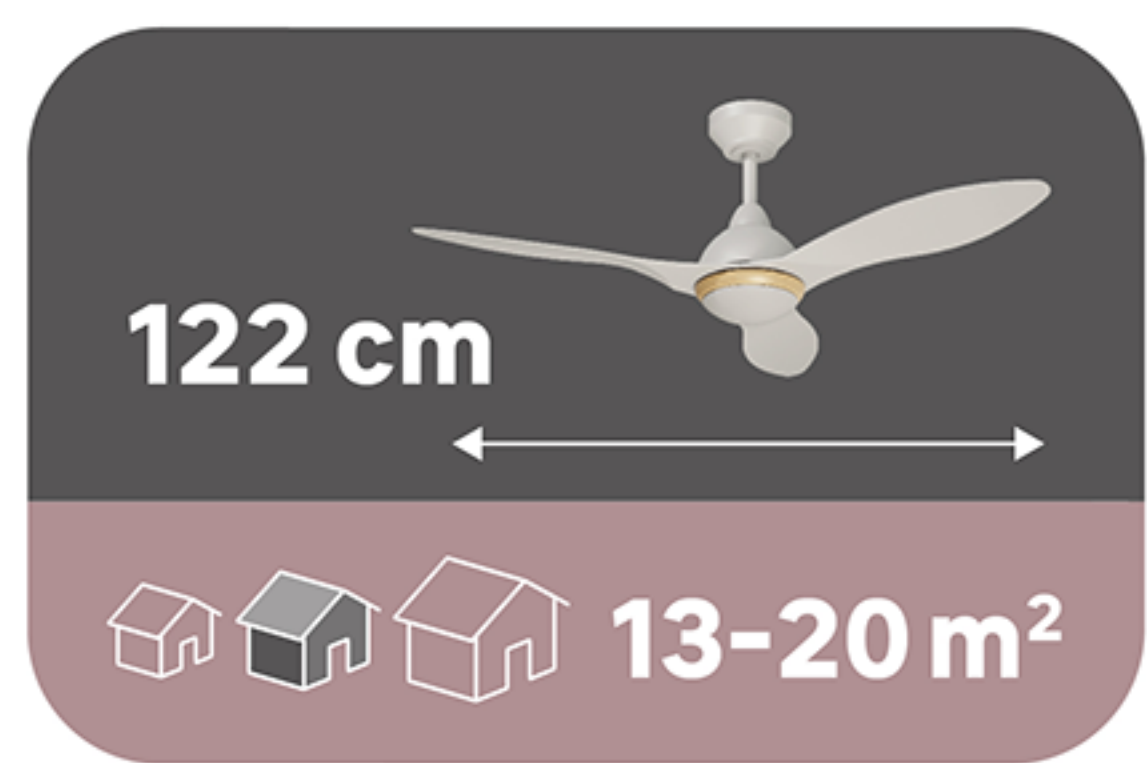

Inspire

CECIAS

 REPAIRABLE™	 123456	 1h 2h 4h	 8520 m³/h		
 Silent	 20W 3000 LUMEN	 LED	 2700K 4000K 5700K		 170°

8
YEAR
Guarantee*