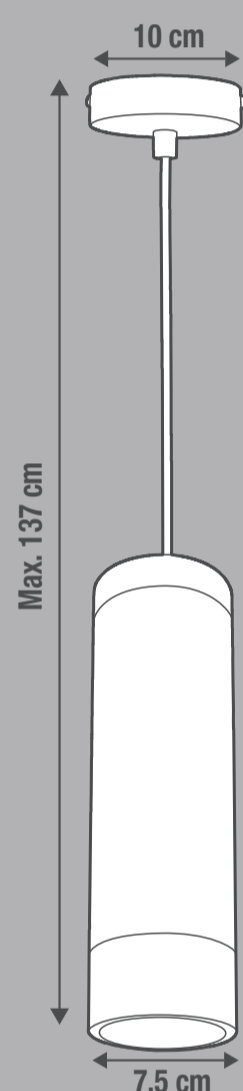

25mm

25mm

110mm

110mm

110mm

110mm

110mm

340mm

85mm

CMYK 型号: P16065A BK/Size:110x110x340mm/2023.8

注意: "印刷前请认真校对, 否则后果自负"

Minaki

INCLUDED

RU В комплекте.
KZ Қамтылған.
EN Included.

NOT INCLUDED

GU10 MAX 42W

RU Не включено.
KZ Косылмаған.
EN Not Included.

Изготовитель \ Өндіруші: Чжуншань Лянь Лайтин Ко., Лтд. №1, Фусин Роуд, Бейхай Индустриал Зоун, Гужень Таун, Чжуншань Сити, Гуандун, Китай\Қытай

Срок службы \ Қызмет мерзімі: 8 лет \ 8 жыл
Дата производства \ Шығарылған күні: 05.2023
Номер партии \ Партияның нөмірі: 11227426052023
Материалы: сталь, дерево, стекло \ болат, ағаш, шыны
Цвет \ Түсі: матовый черный + натуральное дерево \ күңгірт қара + табиғи ағаш
Масса: 610г

Сделано в Китае
Қытайда жасалған
Made in China
GU10 Макс.42Вт
~230В 50Гц

Minaki

Светильник подвесной RU
потолочный KZ
Аспалы төбелік шырағдан EN
Pendant shade

This luminaire is compatible with bulbs of the energy classes: A++, A+, A, B, C, D, E.

Светильник совместим с лампами класса энергоэффективности: A++, A+, A, B, C, D, E.

Бұл шырағдан энергия тиімділігі бар классының шамдарымен үйлесімді:

P16065A BK 874/2012

FSC 100% Wood from well-managed forests
FSC® C162581

PAP PAP LDPE

RU *Гарантия 5 лет (кроме механических повреждений).
KZ *5 жылдық кепілдік (механикалық зақымдануды қоспағанда).
EN *Guarantee 5 years (excluding breakage).

Minaki