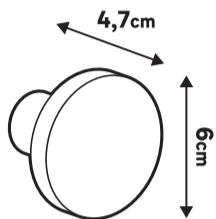

Spaceo

RONDO