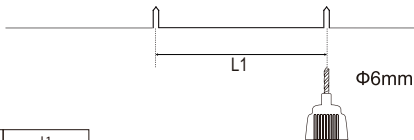

2

EAN	L1
EAN: 3276007662504	920~ 950 mm

3