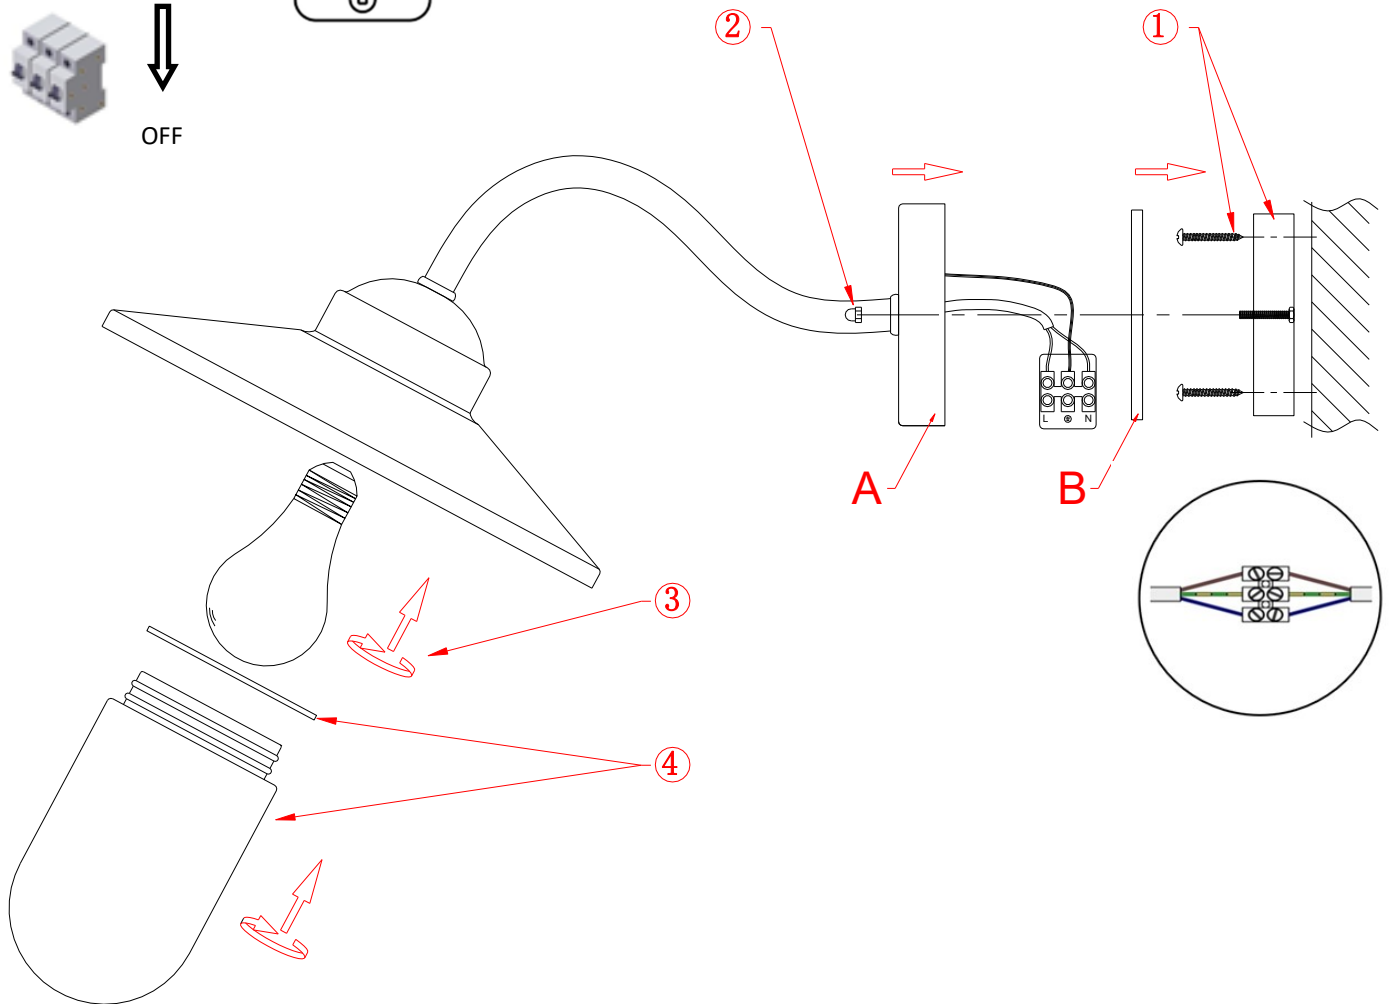

220-240v / 50-60Hz

E27 MAX 40W

Class 1

IP44

OFF

ON