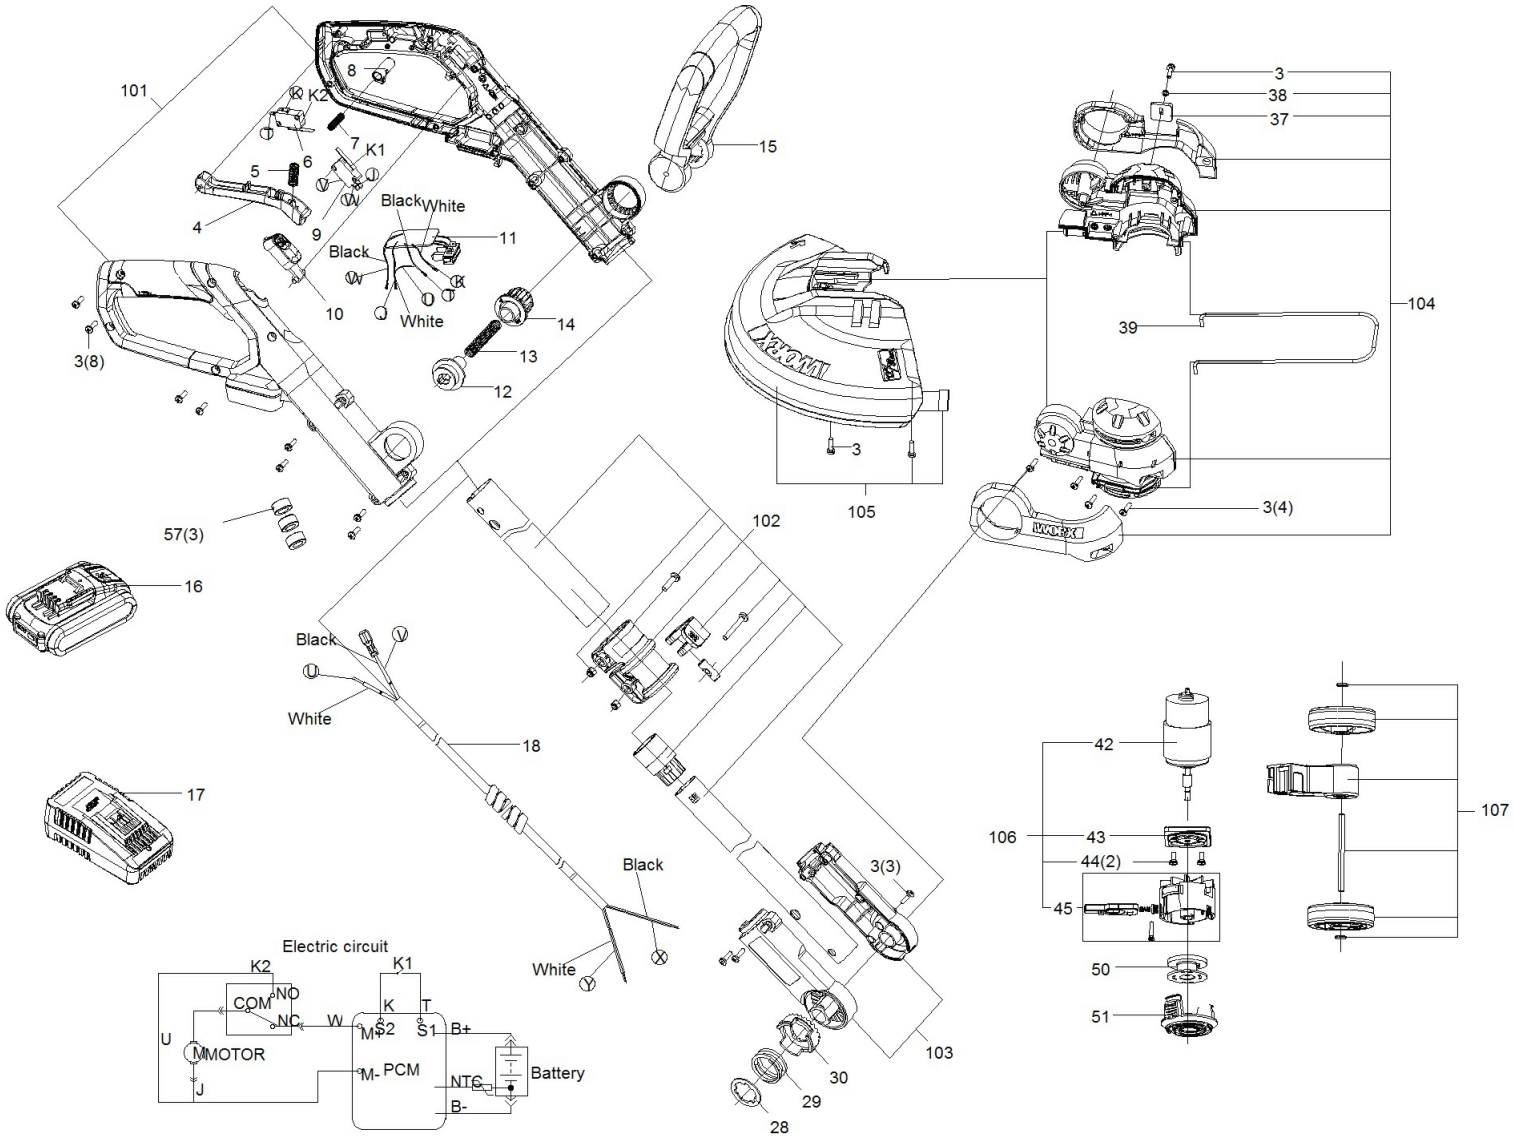

WG163E.2

WG163E.2

	Part No	Description	Qty
3	50002914	Self tapping screw	18
4	50024067	Trigger	1
5	50019933	Compression Spring	1
6	50024066	Swith	1
7	50000616	Compression spring	1
8	50029266	Button	1
9	50025229	Swith	1
10	50029267	Buttom	1
11	50031967	Power Supply Board	1
12	50029269	Detent Block	1
13	50029270	Compression Spring	1
14	50029271	Lock Off Button	1
15	50029272	Auxiliary Handle	1
16	50032288	"Battery Pack(Li-ion,2.0Ah,20V) WA3551"	1
17	50036688	"Charger(100-240V,2.0Ah,20V)WA3880"	1
18	50031968	Coiled Cable	1
28	50007290	cover	1
29	50000688	spring	1
30	50007291	slide gear	1
37	50024091	Clamping Plate	1

WG163E.2

	Part No	Description	Qty
38	50003059	Spring washer	1
39	50029279	Flower Guard Wire	1
42	50032025	Motor	1
43	50029284	Fixing Block	1
44	50022575	Screw Washer	2
45	50029285	Drum Assembly	1
50	50015034	Spool & Line WA0004	1
51	50006531	Cutting head cover	1
101	50031970	Handle Assembly	1
102	50029274	Telescope Tube Assembly	1
103	50029275	Left/Right Sheath	1
104	50029276	Housing Assembly	1
105	50029280	Guard Assembly	1
106	50033594	Motor assembly	1
107	50024097	Roller Set WA0043	1