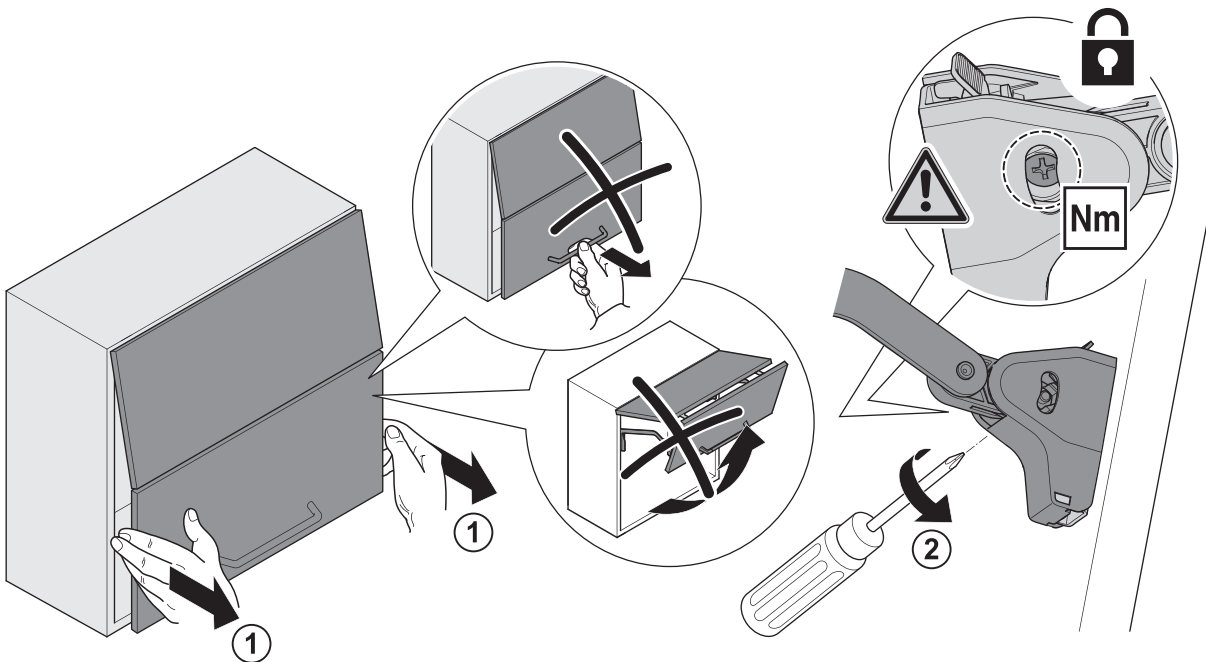

11

PZ2

4044040000

HDE 23-09-2022

110598

KESSEBÖHMER