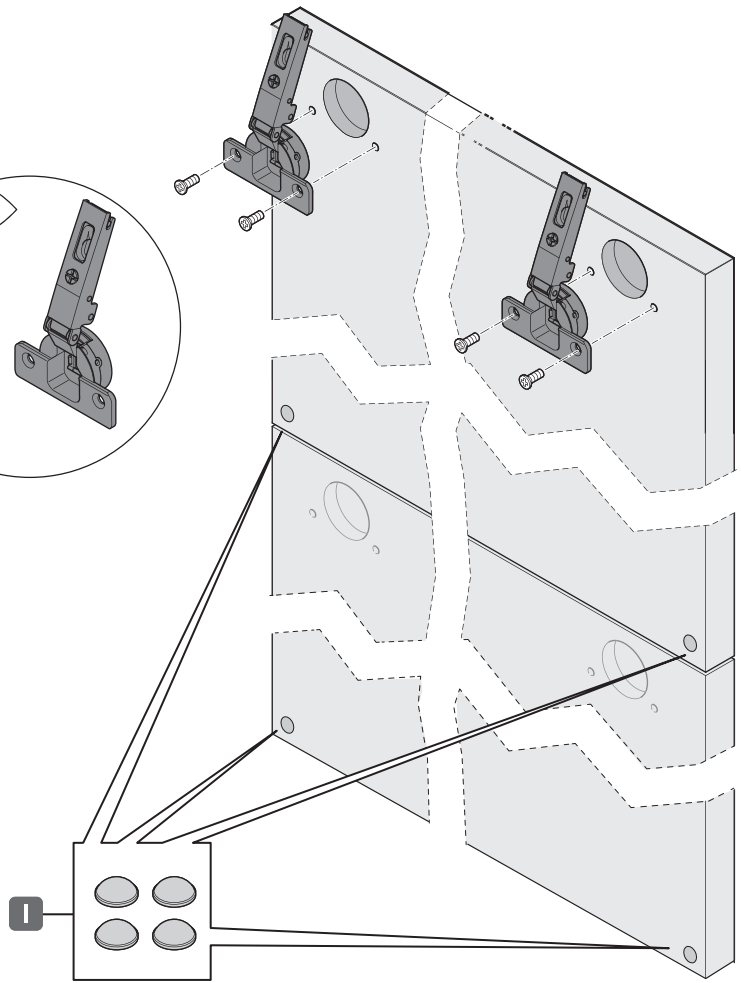

3

PZ 2

4044040000

4a - 5a