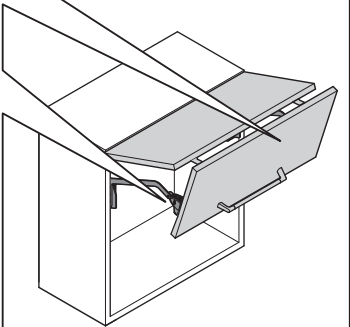

9

4044040000

10

KESSEBÖHMER 110598 HDE 23-09-2022