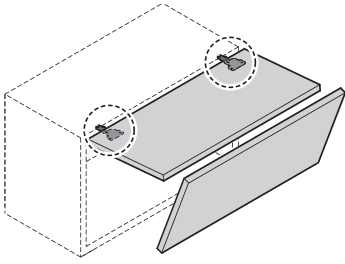

3

PZ 2

4044040000