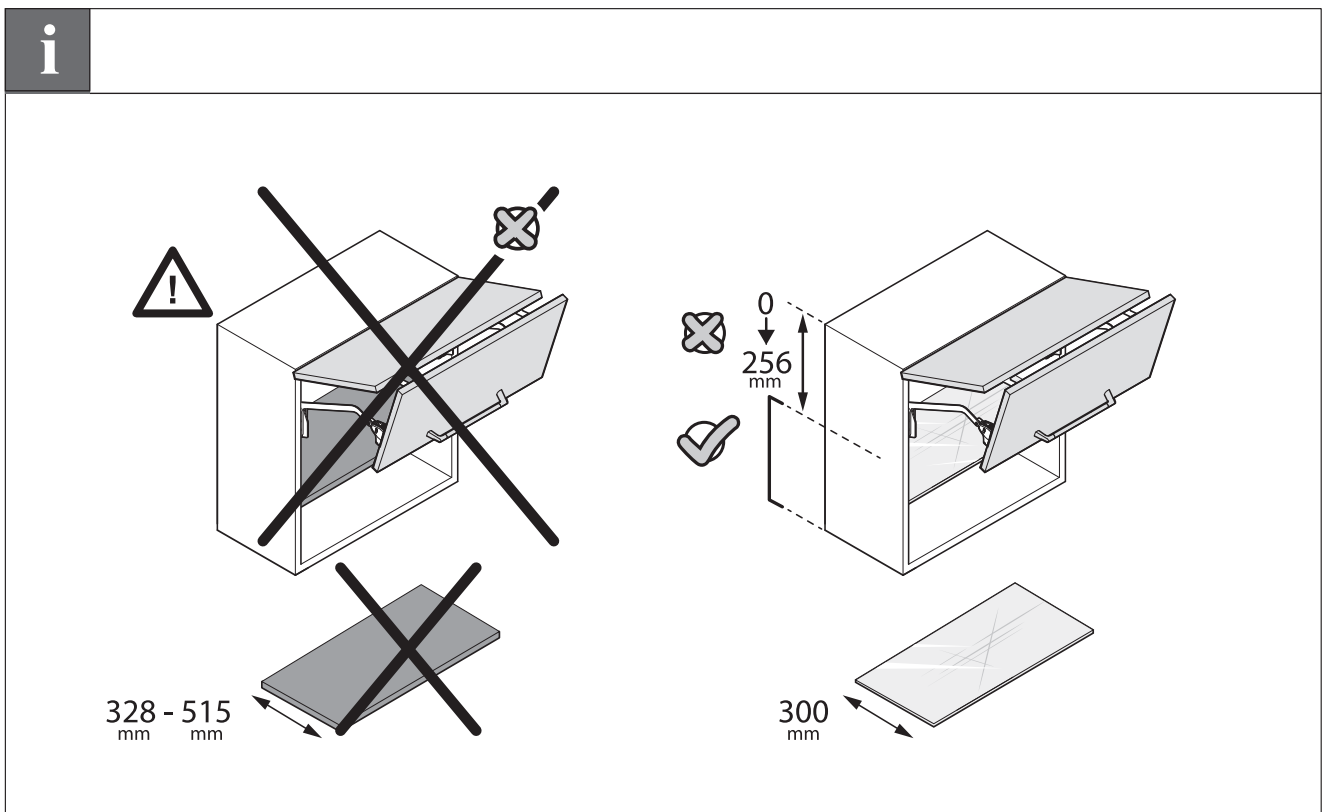

FREEfold

by Kesseböhmer

www.leroymerlin...

Assembly Diagram:

- A:** Main drawer front panel.
- B:** Main drawer back panel.
- C:** Drawer divider.
- D:** Drawer divider.
- E:** 2x Small connector.
- F:** Mounting plate.
- G:** 2x Mounting plate.
- H:** 12x Screws (13mm length, Ø4).
- I:** 2x2 Spacers.
- J:** Drawer bottom panel.
- K:** 5 mm Dowel pin.
- L:** Mounting plate with dimensions.
- R:** Mounting plate with dimensions.

Material Selection Table:

Material	Quantity
a WOOD	2x
b ALUMINIUM	2x

4044040000

Information Section:

G4fo	600 - 800	5,2 - 10,3 kg

KESSEBÖHMER 110598 HDE 23-09-2022

4044040000

KESSEBÖHMER 110598 HDE 23-09-2022