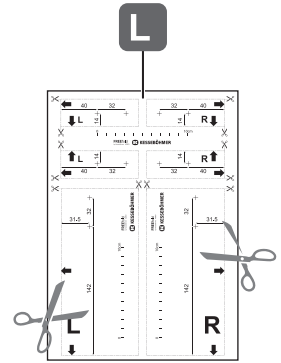

a WOOD

4a

4044040000