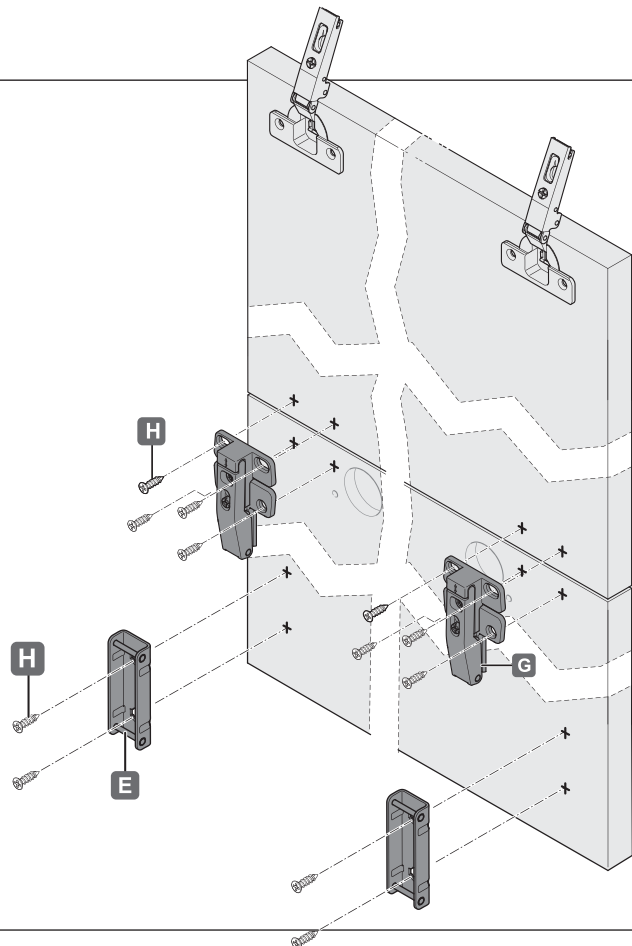

5a

KESSEBÖHMER 110598 HDE 23-09-2022