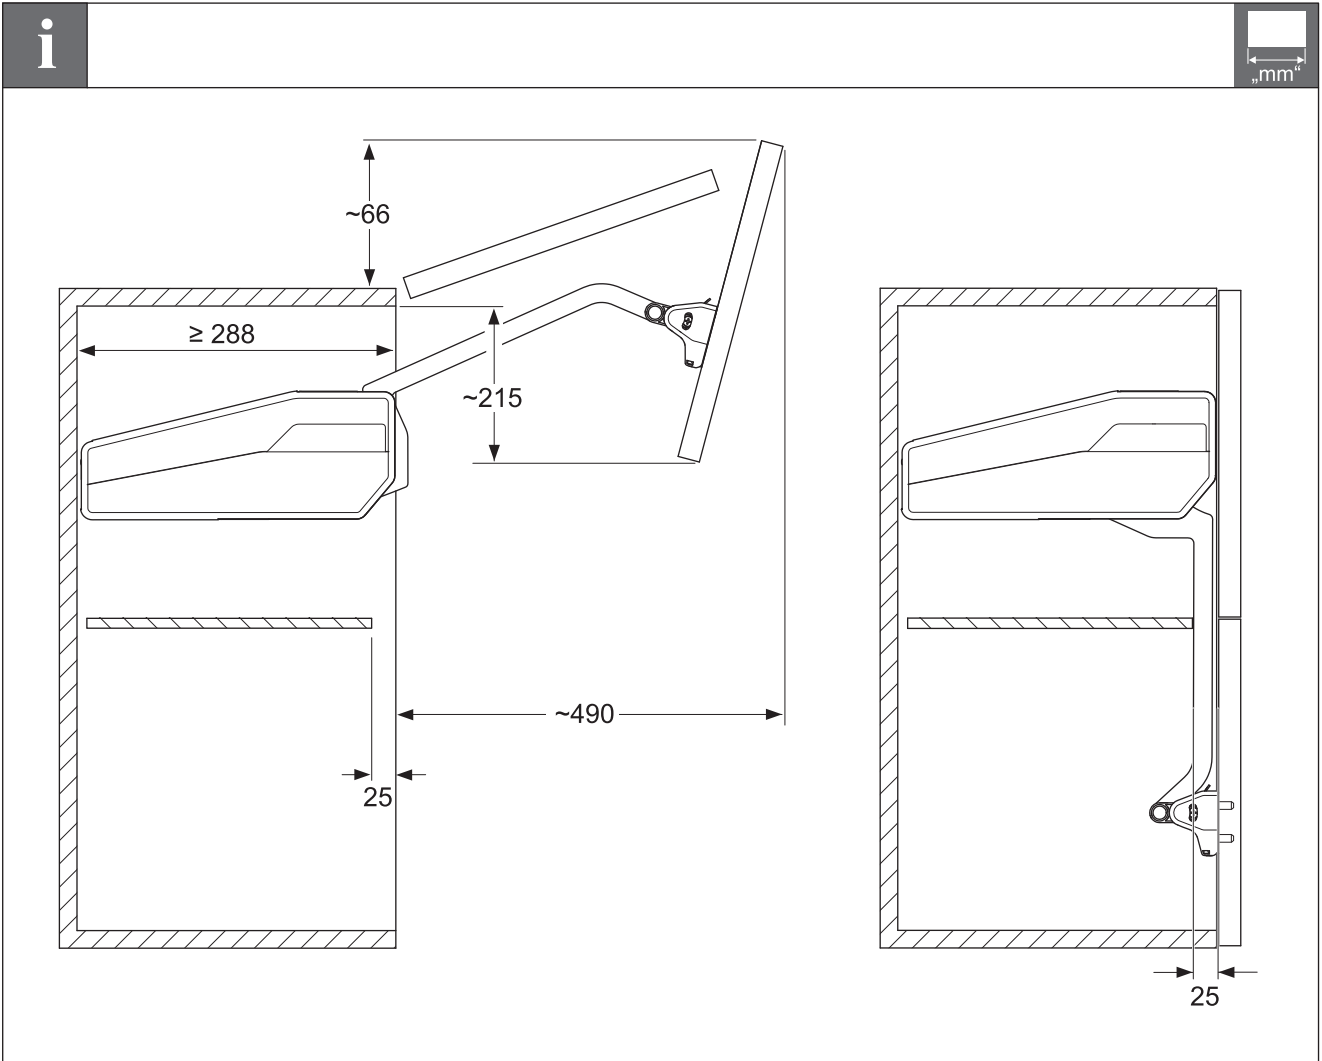

FREEfold

by Kesseböhmer

www.leroymerlin...

Assembly Diagram:

- A:** Main drawer front panel.
- B:** Main drawer back panel.
- C:** Drawer divider.
- D:** Drawer divider.
- E:** 2x Small connector.
- F:** Mounting plate.
- G:** 2x Mounting plate.
- H:** 12x Screws (13mm length, Ø4).
- I:** 2x2 Spacers.
- J:** Drawer bottom panel.
- K:** 5 mm Dowel pin.
- L:** Mounting plate with dimensions.
- R:** Mounting plate with dimensions.

Material Selection Table:

Material	Quantity
a WOOD	2x
b ALUMINIUM	2x

4044040000

Information Section:

G4fo	600 - 800	5,2 - 10,3 kg

KESSEBÖHMER 110598 HDE 23-09-2022

4044040000

KESSEBÖHMER 110598 HDE 23-09-2022