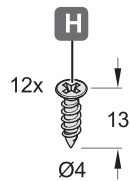

FREEfold

by Kesseböhmer

www.leroymerlin...

Assembly Diagram:

- A:** Main drawer front panel.
- B:** Main drawer back panel.
- C:** Drawer divider.
- D:** Drawer divider.
- E:** 2x Small connector.
- F:** Mounting plate.
- G:** 2x Mounting plate.
- H:** 12x Screws (13mm length, Ø4).
- I:** 2x2 Spacers.
- J:** Drawer bottom panel.
- K:** 5 mm Dowel pin.
- L:** Mounting plate with dimensions.
- R:** Mounting plate with dimensions.

Material Selection Table:

Material	Quantity
a WOOD	2x
b ALUMINIUM	2x

4044040000

Information Section:

G4fo	600 - 800	5,2 - 10,3 kg

KESSEBÖHMER 110598 HDE 23-09-2022

4044040000

KESSEBÖHMER 110598 HDE 23-09-2022

KESSEBÖHMER 110598 HDE 23-09-2022

a WOOD

4a

4044040000

5a

KESSEBÖHMER 110598 HDE 23-09-2022

b ALUMINIUM

4b