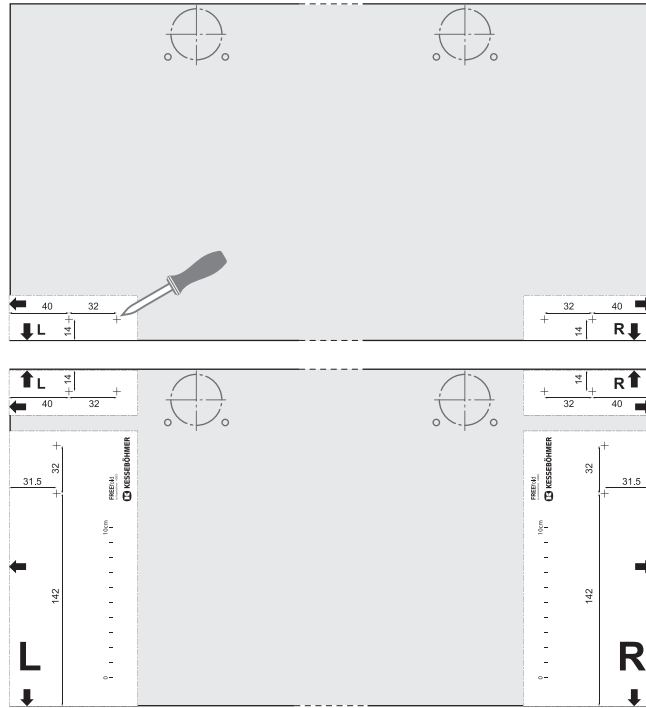

a WOOD

4a

4044040000