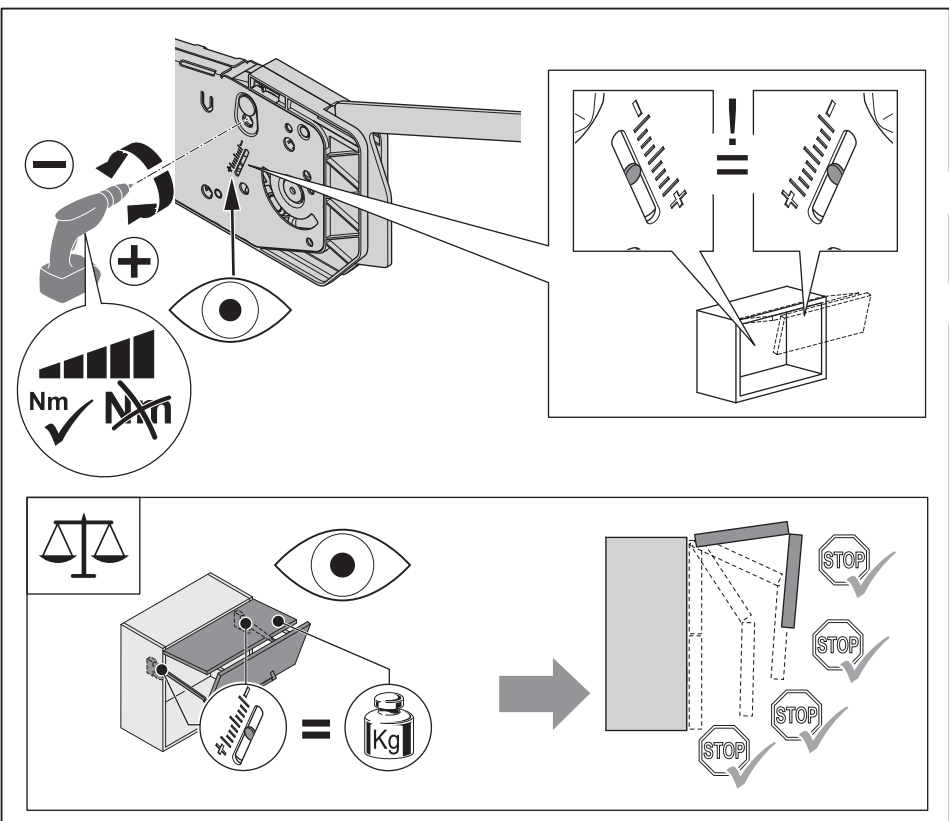

4044040000

10