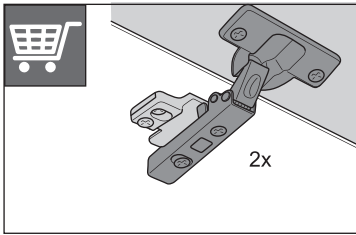

3

PZ 2

4044040000