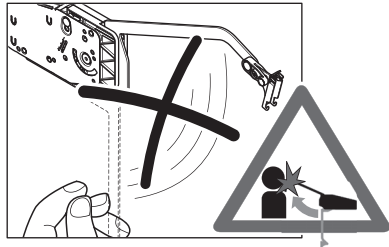

7

8

4044040000

KESSEBÖHMER 110598 HDE 23-09-2022