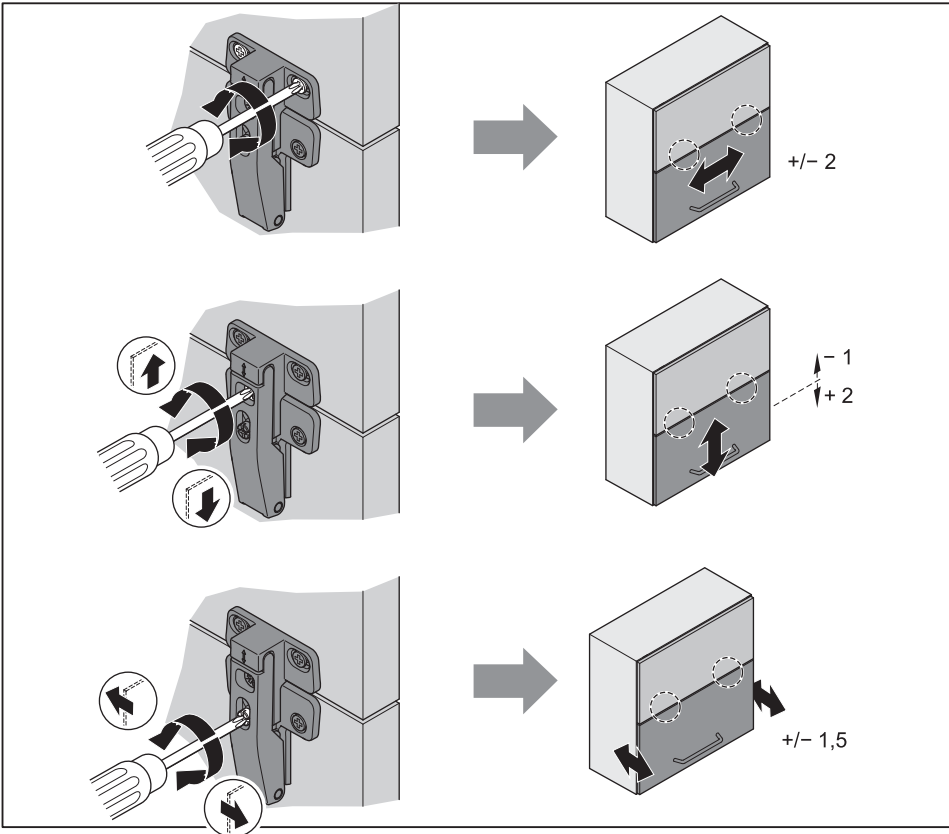

9

4044040000

10

KESSEBÖHMER 110598 HDE 23-09-2022