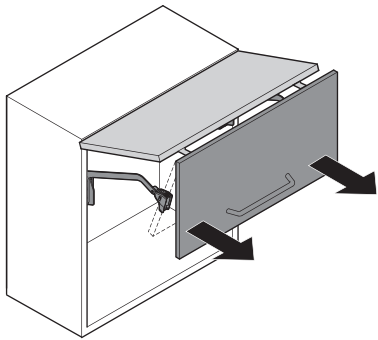

4044040000

i