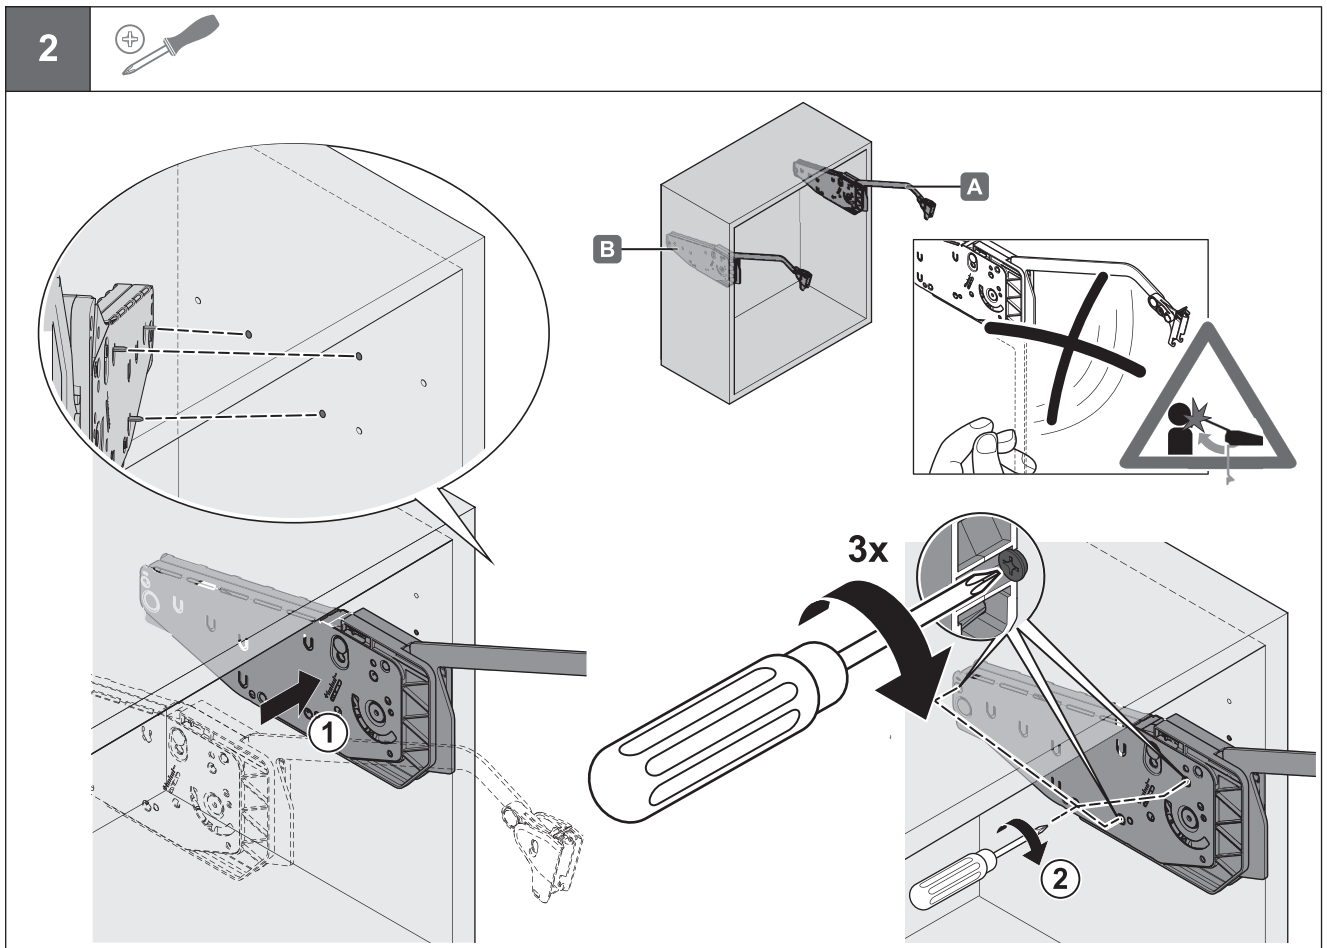

4044040000

110598 HDE 23-09-2022

KESSEBÖHMER