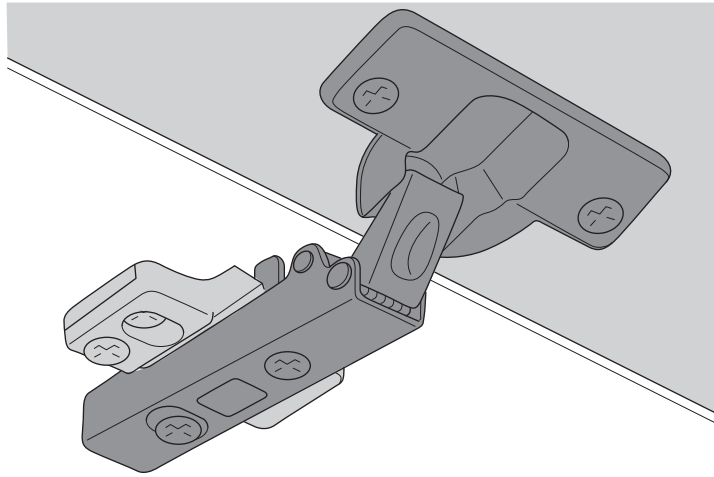

i

4044040000