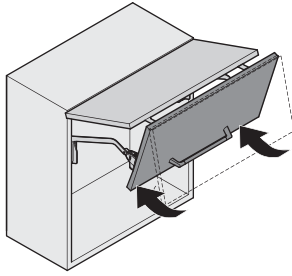

7

8

4044040000

KESSEBÖHMER 110598 HDE 23-09-2022