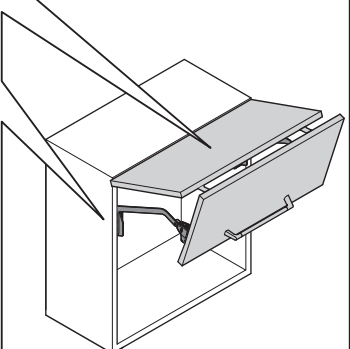

4044040000

10