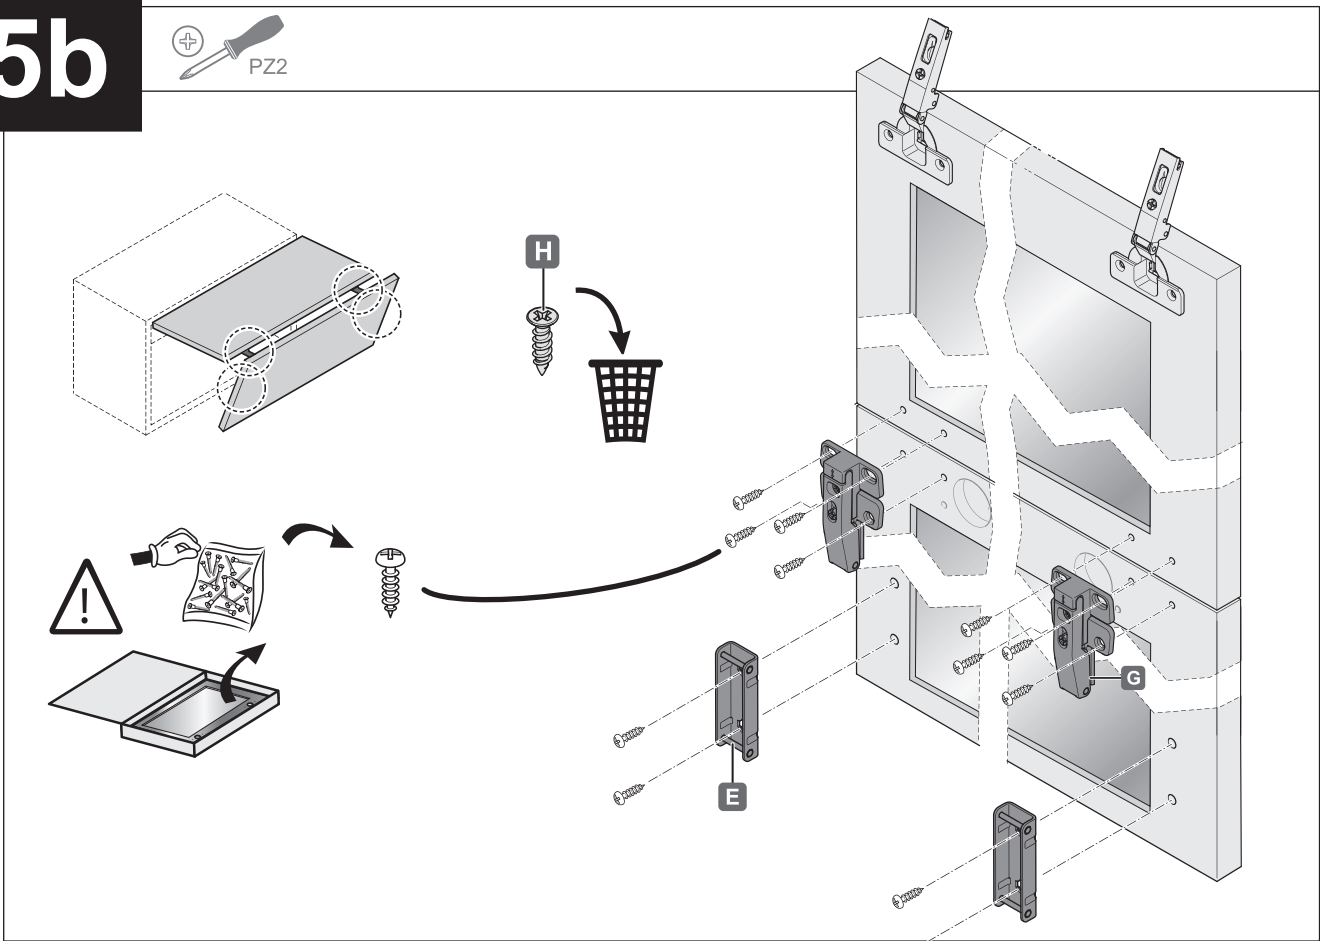

5b

4044040000

KESSEBÖHMER 110598 HDE 23-09-2022