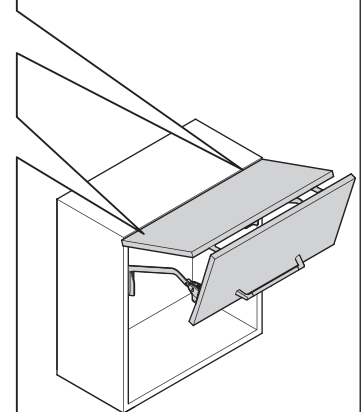

7

8

4044040000

KESSEBÖHMER 110598 HDE 23-09-2022