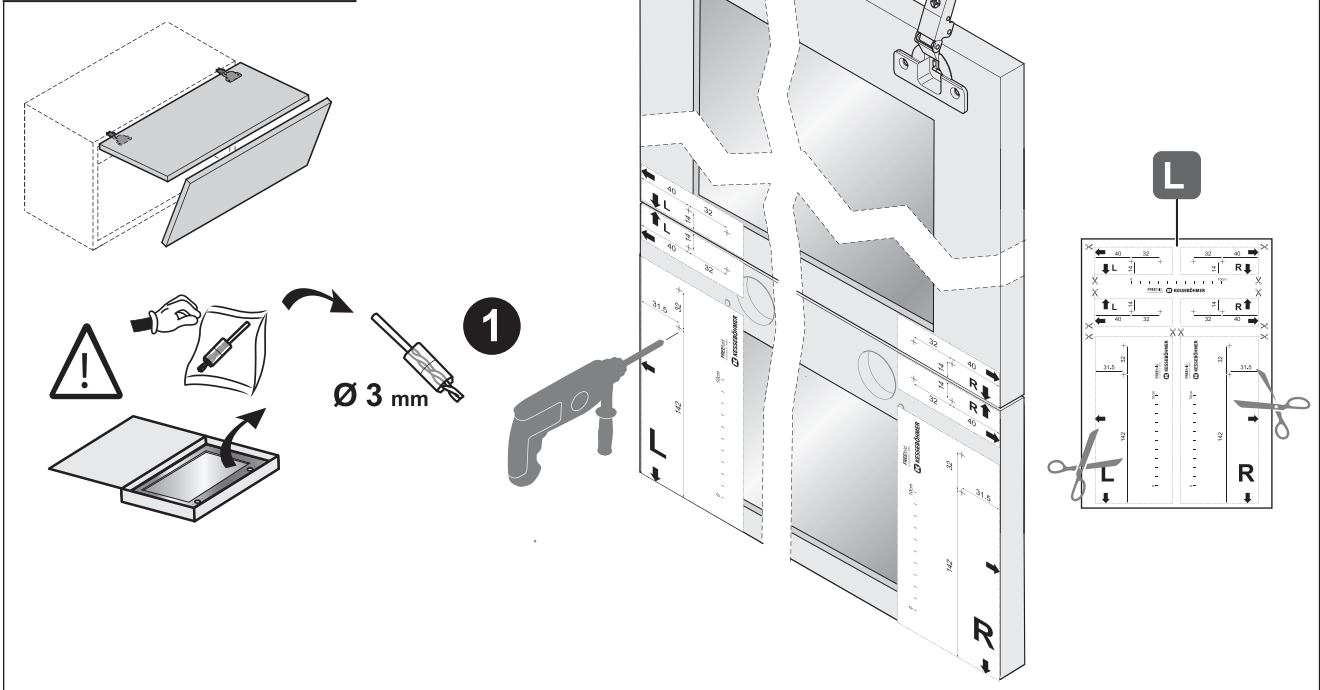

b ALUMINIUM

4b