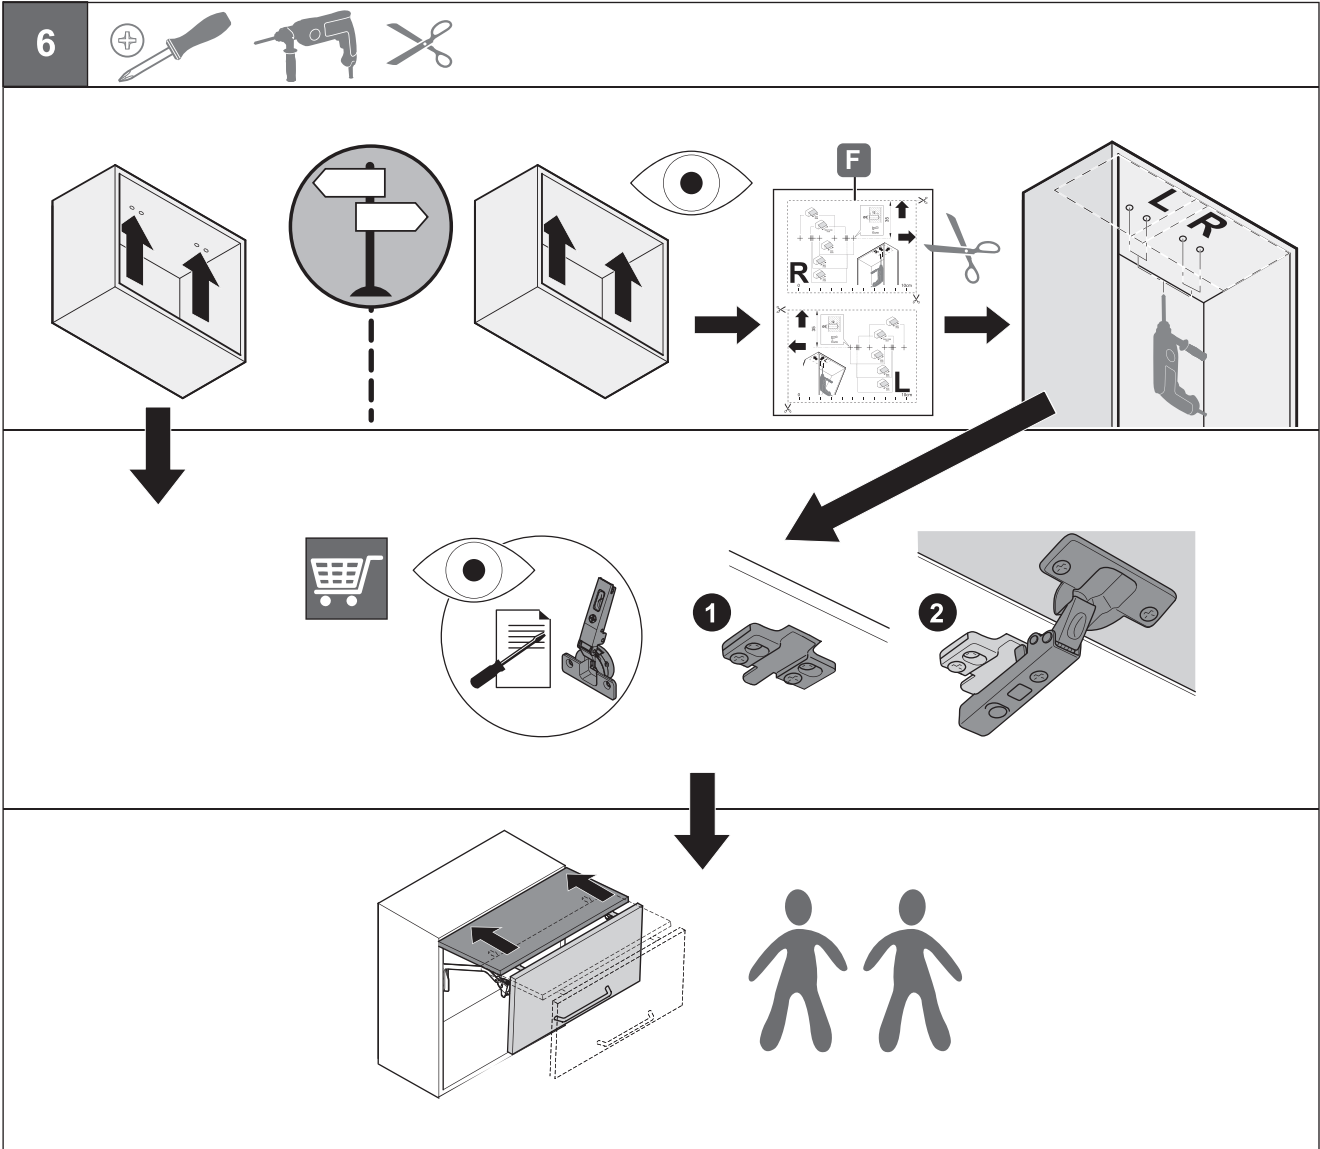

4044040000

KESSEBÖHMER 110598 HDE 23-09-2022