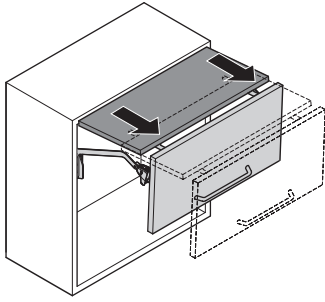

i

4044040000