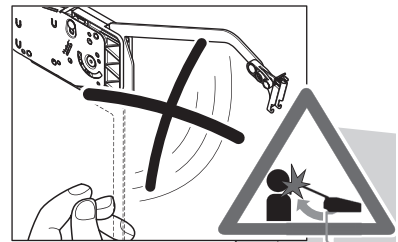

4044040000

i