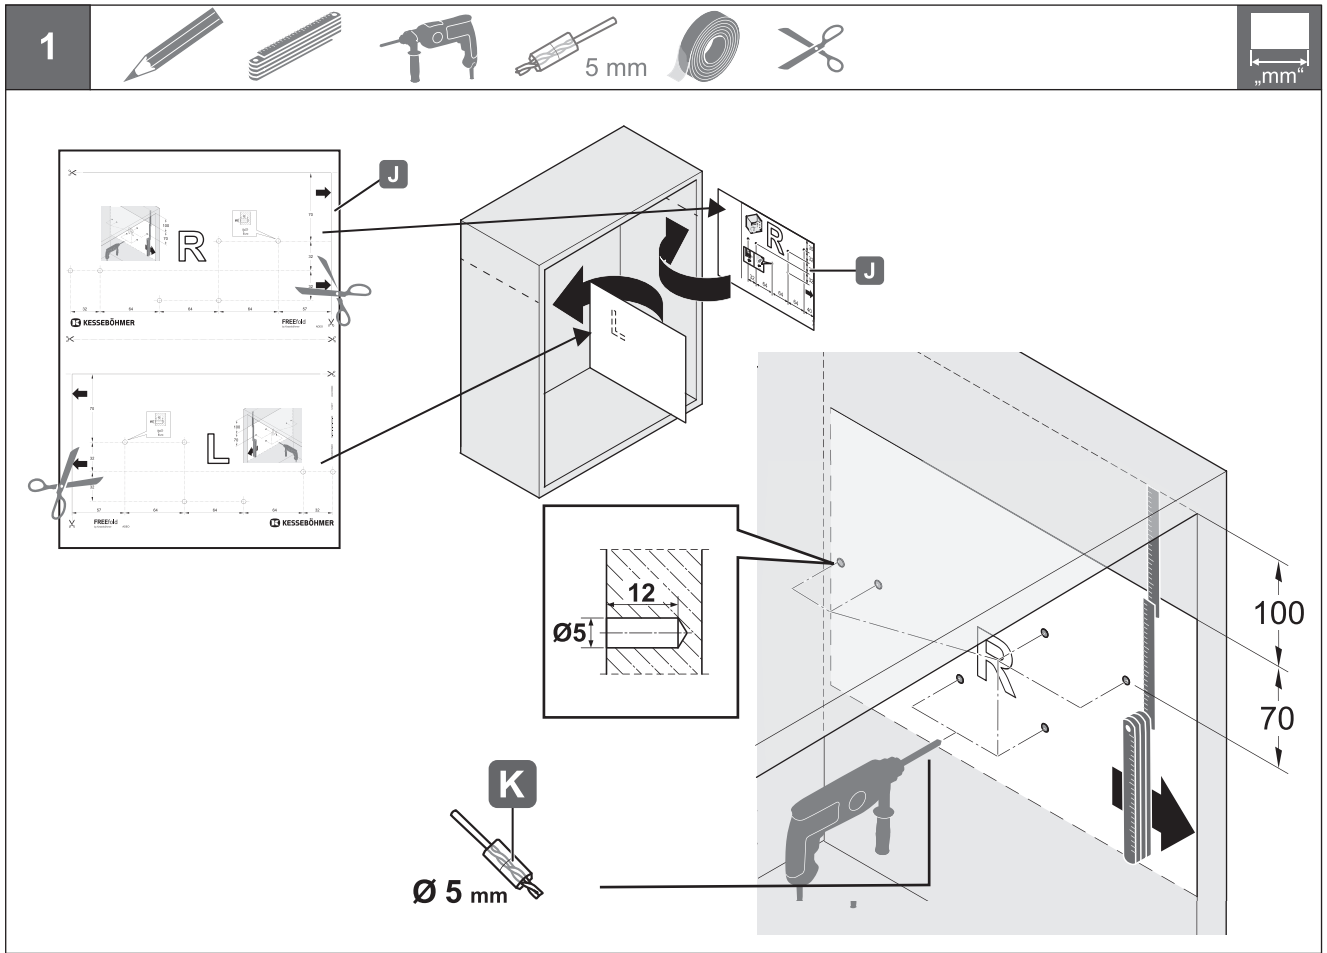

FREEfold

by Kesseböhmer

www.leroymerlin...

Assembly Diagram:

- A:** Main drawer front panel.
- B:** Main drawer back panel.
- C:** Drawer divider.
- D:** Drawer divider.
- E:** 2x Small connector.
- F:** Mounting plate.
- G:** 2x Mounting plate.
- H:** 12x Screws (13mm length, Ø4).
- I:** 2x2 Spacers.
- J:** Drawer bottom panel.
- K:** 5 mm Dowel pin.
- L:** Mounting plate with dimensions.
- R:** Mounting plate with dimensions.

Material Selection Table:

Material	Quantity
a WOOD	2x
b ALUMINIUM	2x

4044040000

Information Section:

G4fo	600 - 800	5,2 - 10,3 kg

KESSEBÖHMER 110598 HDE 23-09-2022

4044040000

KESSEBÖHMER 110598 HDE 23-09-2022