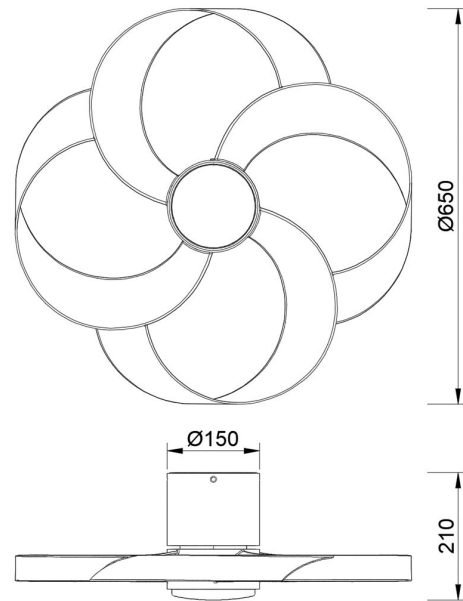

Collection: VENTILACION
Family: ROSE

Reference: 8707
Date: 20/09/2023

MAIN DATA		SIZES	
Category:	Ventilation	Height (h):	21 cm
Tipology:	15	Diameter (ø):	65 cm
Description:	Ceiling Lamp LED 24W Fan 22W	Width (l):	
Finish:	White+Wood	Depth (w):	
Material:	Iron/ABS/PC		
EAN:	8435153287077		

LED		DRIVER	
Replaceable:	NO	Driver certificate:	
LED Brand/Type:		Remote Code:	R00143
On/Off:	10.000		

LOGISTIC

Total box per item:	1	INDIV.
	Box 1	Gross weight: 5,38 kg
CBM Ind. Box:	0,071 m ³	Nett weight: 2,80 kg
Box height (h):	16 cm	
Box width (l):	66.5 cm	
Box depth (w):	66.5 cm	