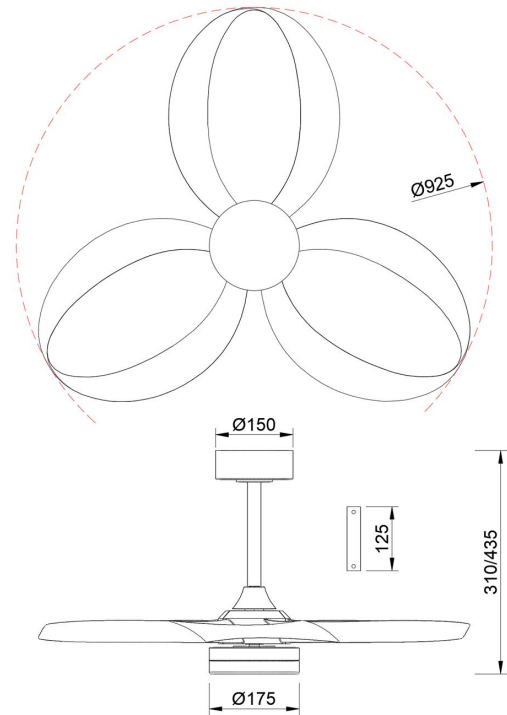

Collection: VENTILACION  
Family: INFINITY FAN

Reference: 8701  
Date: 20/09/2023

MAIN DATA		SIZES	
Category:	Ventilation	Height (h):	31-43.5 cm
Tipology:	15	Diameter (ø):	92.6 cm
Description:	Ceiling Lamp LED 24W Fan 32W	Width (l):	
Finish:	Black	Depth (w):	
Material:	Iron/PC/PS		
EAN:	8435153287015		

**LOGISTIC**

<b>Total box per item:</b>	1	<b>INDIV.</b>
	<b>Box 1</b>	<b>Gross weight:</b> 5,46 kg
<b>CBM Ind. Box:</b>	0,046 m <sup>3</sup>	<b>Nett weight:</b> 3,70 kg
<b>Box height (h):</b>	21.5 cm	
<b>Box width (l):</b>	55.5 cm	
<b>Box depth (w):</b>	38.5 cm	