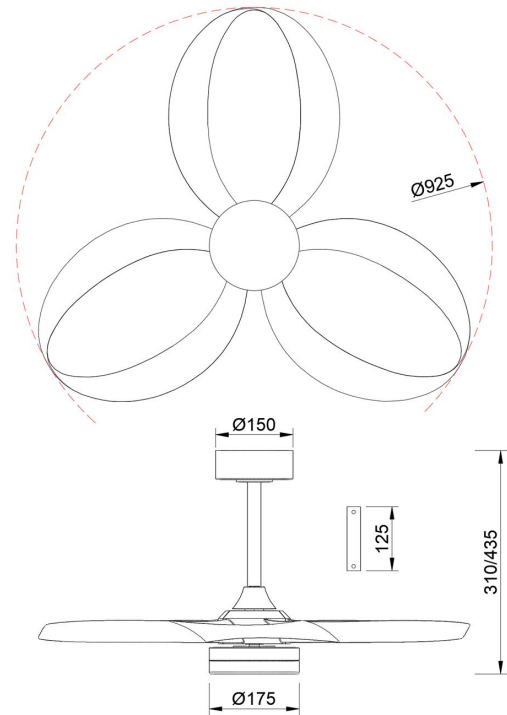

Collection: VENTILACION
Family: INFINITY FAN

Reference: 8702
Date: 20/09/2023

MAIN DATA		SIZES	
Category:	Ventilation	Height (h):	31-43.5 cm
Tipology:	15	Diameter (ø):	92.6 cm
Description:	Ceiling Lamp LED 24W Fan 32W	Width (l):	
Finish:	White+Wood	Depth (w):	
Material:	Iron/PC/PS		
EAN:	8435153287022		

LOGISTIC

Total box per item:	1	INDIV.
	Box 1	Gross weight: 5,46 kg
CBM Ind. Box:	0,046 m ³	Nett weight: 3,70 kg
Box height (h):	21.5 cm	
Box width (l):	55.5 cm	
Box depth (w):	38.5 cm	

INSTALLATION

Class protection:	I	Guarantee:	5 years	Charger:	
Input:	100-240V~50/60Hz	ERP:		Bluetooth:	NO
Beam angle:	120°	IP Protection:	IP20	Speaker:	
Cut hole:		CRI:	>= 80		