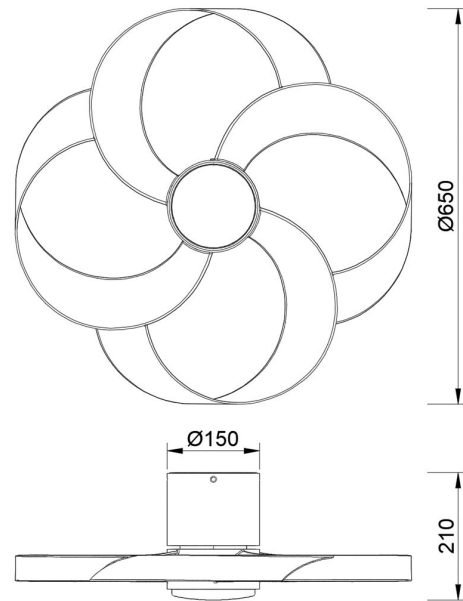

Collection: VENTILACION  
Family: ROSE

Reference: 8705  
Date: 20/09/2023

MAIN DATA		SIZES	
Category:	Ventilation	Height (h):	21 cm
Tipology:	15	Diameter (ø):	65 cm
Description:	Ceiling Lamp LED 24W Fan 22W	Width (l):	
Finish:	White	Depth (w):	
Material:	Iron/ABS/PC		
EAN:	8435153287053		