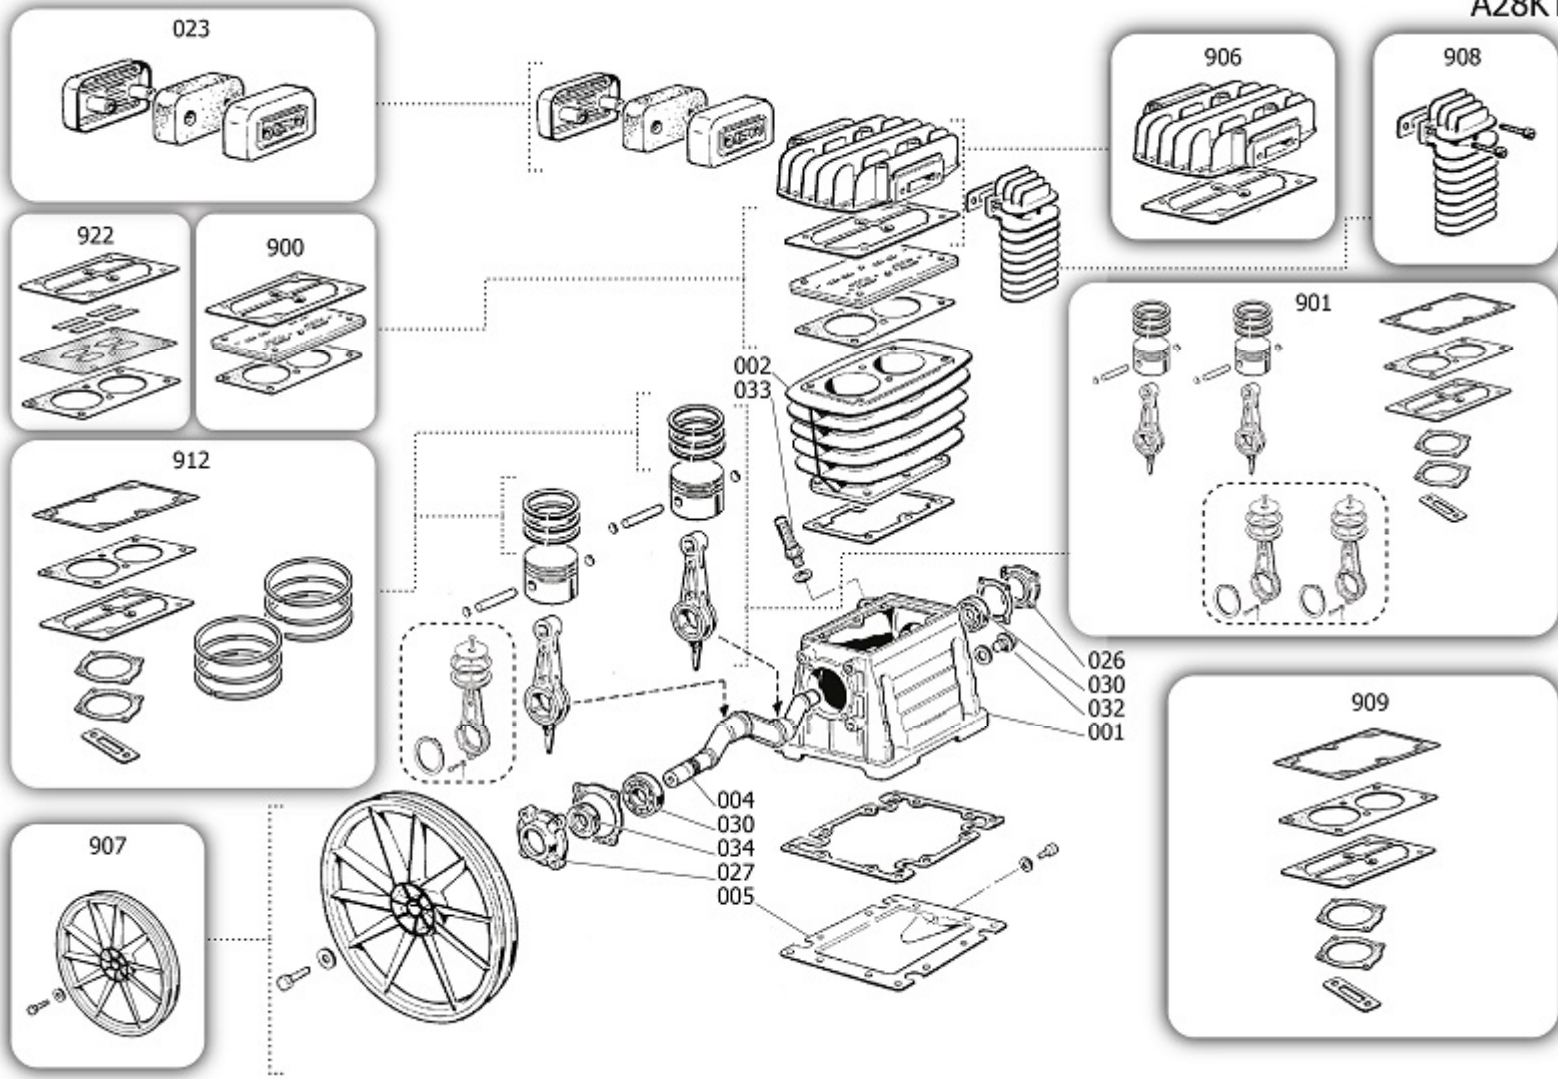

# 28LC504STN158

B 345/10/200

Pos	Component	MU	Multiplier
104	9083048	GRIP	PZ 1,0
105	9048003	CHECK VALVE	PZ 1,0
106	4100811	LINE COCK	PZ 1,0
106	9047020	LINE COCK	PZ 1,0
107	9047097	CONDENSATE DRAIN COCK	PZ 1,0
108	9051116	PRESSURE REDUCER	PZ 1,0
109	9052013	PRESSURE GAUGE	PZ 1,0
109	9052092	PRESSURE GAUGE	PZ 1,0
110	9049307	RELIEF VALVE	PZ 1,0
112	9053914	NIPPLE/ELBOW	PZ 1,0
116	9038001	PLUG	PZ 1,0
125	9076003	PULLEY	PZ 1,0
126	9075011	POLY V BELT	PZ 1,0
127	9270046	RILSAN PIPE 4/6 BLK IT PA12_LC	MT 0,9
131	9063084ATL100	COMPLETE PRESSURE SWITCH	PZ 1,0
132	9065847	POWER CABLE	PZ 1,0
135	84506CA	MOTOR	PZ 1,0
145	9046908	DELIVERY PIPE	PZ 1,0
200	280000B	BARE PUMP	PZ 1,0
300	9421155	WHEELS/FEET MOUNTING KIT	PZ 1,0
916	8223070	BELT GUARD KIT	PZ 1,0

A28KT

280000B

BARE PUMP

Pos	Component	MU	Multiplier
1	2860101 CASING	PZ	1,0
2	9428040 CYLINDER	PZ	1,0
4	2860200 SHAFT	PZ	1,0
5	2660500 CASING COVER	PZ	1,0
23	9428110 AIR FILTER ASSEMBLY	PZ	1,0
26	2060690 FRONT COVER	PZ	1,0
27	2060500 CASING REAR SUPPORT	PZ	1,0
30	9170030 6205.P6.C0.V2.Z2.ROHS	PZ	2,0
32	9022025 OIL LIGHT	PZ	1,0
33	9024029 OIL PLUG	PZ	1,0
34	9163010 SEAL	PZ	1,0
900	9434A06 MPK VALVE PLATE B28/B28I/B38	PZ	1,0
901	9434B09 MPK PISTON-CONROD B2800	PZ	1,0
906	9434G73 MPK HEAD B28/B3800 W/AFT.	PZ	1,0
907	9428070 FLYWHEEL KIT	PZ	1,0
908	9434E06 MPK AFTERCOOLER B28I/B28/B38	PZ	1,0
909	9434F07 MPK GASKET B28/28I/38	PZ	1,0
912	9434C09 MPK PISTON RINGS B2800/B38	PZ	1,0
922	9434H00 MPK MAINTEN.PV B28/B28I/B38	PZ	1,0