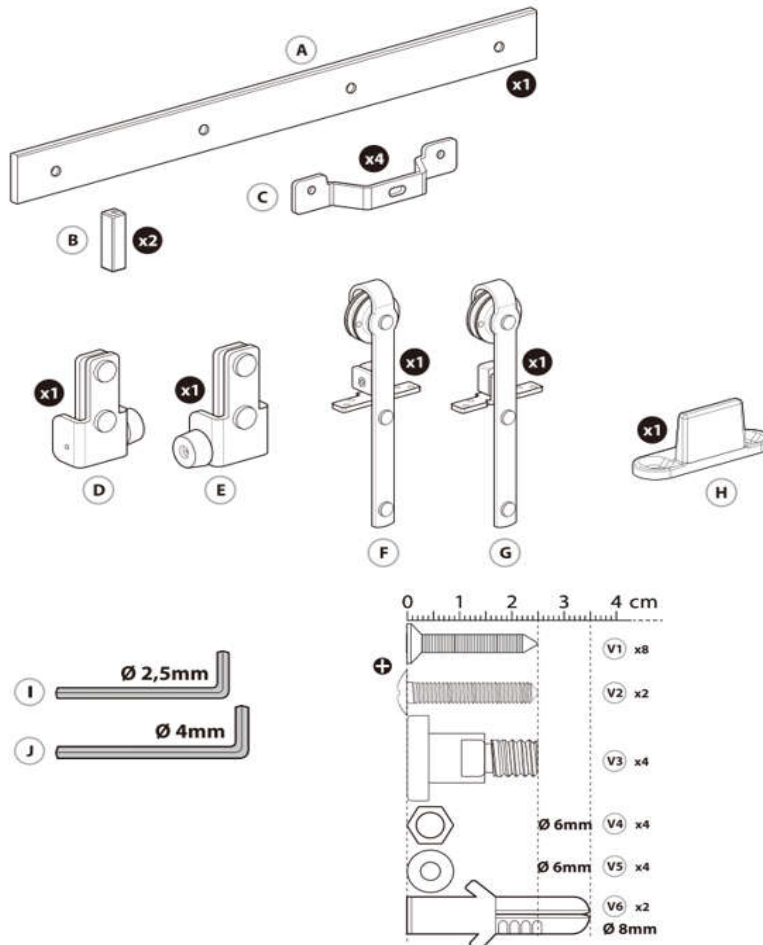

# Product exploded view

<b>ADEO Ref</b>	<b>845683</b>
<b>EAN Code</b>	<b>3276000551829</b>

Parts No.	Name	Quantity	Material & Surface process
A	Rail	1	Aluminum & Black
B	End cap	2	Carbon steel ;SS304& Black
C	Spacer	4	Carbon steel & Black
D	Door stopper left	1	Carbon steel ;SS304;rubber& Black
E	Door stopper right	1	Carbon steel ;SS304;rubber& Black
F	Roller	1	Carbon steel ;POM;SS304& Black
G	Roller	1	Carbon steel ;POM;SS304& Black
H	Floor guide	1	POM&Black
I	Hex Wrench	1	Carbon steel &galvanized
J	Hex Wrench	1	Carbon steel &galvanized
V1	Screw	8	SS304
V2	Screw	2	SS304
V3	Screw	4	Carbon steel & Black
V4	Nut	4	Carbon steel &Black
V5	Washer	4	Carbon steel &Black
V6	Wall plug	2	PE