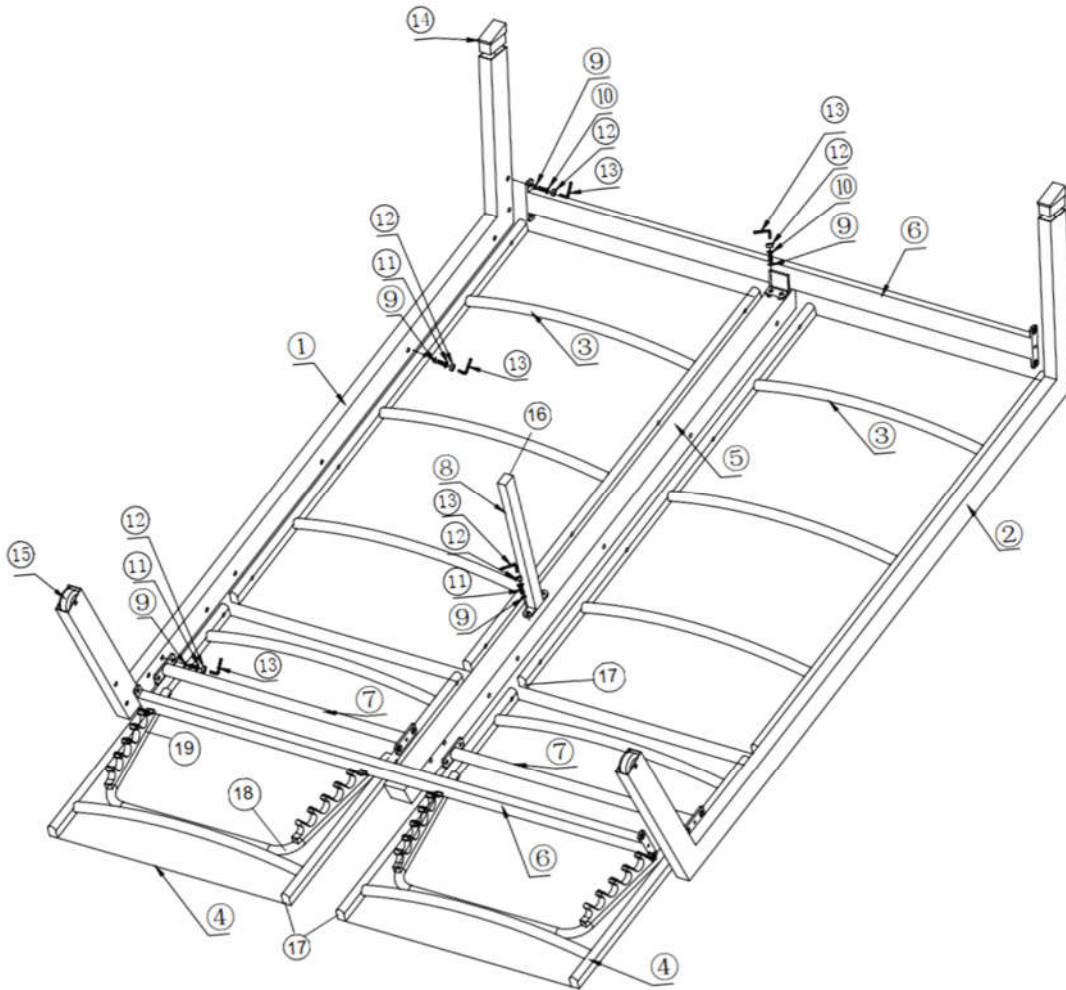

**SUNBED DOUBLE NATERIAL ISBOA W/WHEELS
 ALU PADDED 128x203 DARK GREY_823835
 (84470190)**

- SPP167-0389: RIGHT LEGS #1
- SPP167-0400: LEFT LEGS #2
- SPP167-0411: SUNBED FRAME #3
- SPP167-0418: BACKREST SUNBED FRAME #4
- SPP167-0419: UNION CROSSBAR #5
- SPP167-0420: CROSSBAR FRONT & BACK LEGS #6
- SPP167-0421: SUPPORT BAR BACK FRAME #7
- SPP167-0422: MIDDLE LEG #8
- SPP167-0423: WASHER #9
- SPP167-0390: BOLT M6*20 #10
- SPP167-0391: BOLT M6*35 #11
- SPP167-0392: BOLT PLASTIC CAP #12
- SPP167-0393: ALLEN KEY #13
- SPP167-0394: FOOT CAPS BACK LEGS #14
- SPP167-0395: WHEEL FRONT LEGS #15
- SPP167-0396: FOOT CAP MIDDLE LEG #16
- SPP167-0397: PLASTIC CAP SEAT & BACKREST #17
- SPP167-0398: BACKREST "U" SHAPE #18
- SPP167-0399: MULTIPO SPARE "U" SHAPE #19