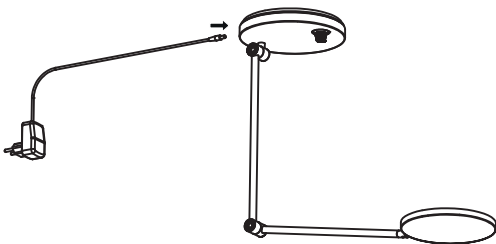

- FR Ce produit est recyclable. S'il ne peut plus être utilisé, veuillez l'apporter dans un centre de recyclage de déchets.
- ES Este producto es reciclable. Si ya no se puede usar, llévelo a un centro de reciclaje de residuos.
- PT Este produto é reciclável. Se deixar de o utilizar, entregue-o num centro de reciclagem de resíduos.
- IT Questo prodotto può essere riciclato. Se deve essere smaltito, portalo presso un centro di riciclaggio.
- EL Αυτό το προϊόν είναι ανακυκλώσιμο. Εάν δεν μπορεί πλέον να χρησιμοποιηθεί, μεταφέρετε την σε κάποιο κέντρο ανακύκλωσης απορριμμάτων.
- PL Ten produkt poddawany jest recyklingowi, kiedy przestaje być użyteczny należy dostarczyć go do punktu zbiórki odpadów.
- UA Цей продукт може перероблятися. Якщо воно більше не є придатне для використання, здайте його в утилізаційний центр.
- RO Acest produs este reciclabil. Dacă nu mai poate fi folosit, vă rugăm să îl aduceți într-un centru de reciclare a deșeurilor.
- BR Este produto é reciclável. Se não puder mais ser usado, descarte em um centro de reciclagem de resíduos.
- NL Dit product is recyclebaar. Als het niet meer kan worden gebruikt, breng het dan naar een afvalrecyclingcentrum.
- DE Dieses Produkt ist recycelbar. Wenn es nicht mehr verwendet werden kann, bringen Sie es bitte zum Recycling-Center.
- EN This product is recyclable. If it cannot be used anymore, please take it to waste recycling centre.

Made in China
Країна походження: Китай

EU ADEO Services - 135 Rue Sadi Carnot - CS00001 - 59790 RONCHIN - FRANCE