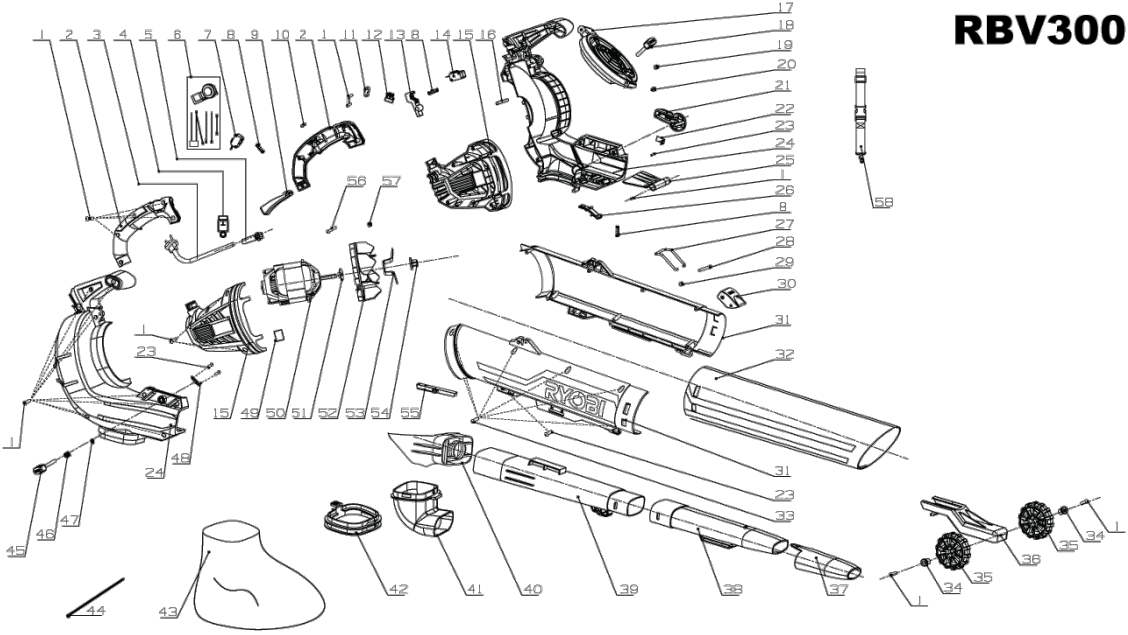

RBV3000CESV BLOWERVAC IN2

5133002190 - RBV3000CESV - 4000444215

RBV3000CESV

Position	Quantity	Description	Part number	EAN
1_001	32	SCREW	5131036107	4058546154875
1_002	1	HANDLE	5131000000	
1_003	1	WIRE	5131000000	
1_004	1	CABLE ENTRY SLEEVE	5131000000	
1_005	1	WIRE	5131000000	
1_006	1	WIRE	5131036113	4058546154929
1_007	1	SWITCH	5131036114	4058546154936
1_008	1	SPRING	5131000000	
1_009	1	BUTTON	5131000000	
1_010	1	SCREW	5131000000	
1_011	1	CLAMP	5131000000	
1_012	1	CONNECTING WIRE	5131036119	4058546154981
1_013	1	TRIGGER	5131036120	4058546154998
1_014	2	SWITCH	5131036121	4058546155001
1_015	1	HOUSING	5131000000	
1_016	1	SPRING	5131000000	
1_017	1	COVER	5131036124	4058546155032
1_018	1	KNOB	5131000000	
1_019	1	NUT	5131000000	
1_020	1	NUT	5131000000	
1_021	1	MODE CHANGE KNOB	5131036128	4058546155070
1_022	1	SPRING	5131000000	
1_023	5	SCREW	5131036130	4058546155094
1_024	1	HOUSING	5131000000	
1_025	1	DEFLECTOR	5131000000	
1_026	1	BLOW TUBE LOCK BUTTON	5131036133	4058546155117
1_027	1	LOCK	5131036134	4058546155124
1_028	1	SCREW	5131000000	
1_029	1	NUT	5131000000	
1_030	1	LOCK	5131036137	4058546155155
1_031	1	TUBE L R UPPER	5131000000	
1_032	1	TUBE	5131036139	4058546155162
1_033	10	SCREW	5131036140	4058546155179
1_034	2	WHEEL SHAFT	5131036141	4058546155186
1_035	2	WHEEL	5131036142	4058546155193
1_036	1	WHEEL BRACKET	5131000000	
1_037	1	BLOW TUBE TIP	5131036144	4058546155216
1_038	1	TUBE LOWER	5131036145	4058546155223
1_039	1	TUBE	5131036146	4058546155230
1_040	1	EJECTOR	5131036147	4058546155247
1_041	1	FITTING	5131036148	4058546155254
1_042	1	ADAPTER	5131036149	4058546155261
1_043	1	BAG	5131036150	4058546155278
1_044	1	CLIP	5131000000	
1_045	1	KNOB	5131000000	
1_046	1	SPRING	5131000000	
1_047	1	CLIP	5131036154	4058546155315
1_048	1	PLATE	5131000000	
1_049	1	RUBBER	5131000000	
1_050	1	MOTOR	5131036157	4058546155346