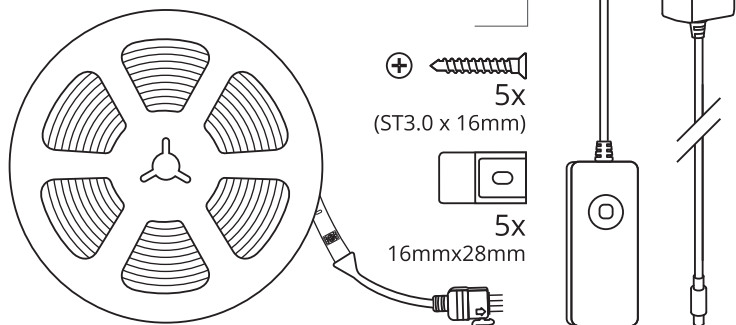

SMART LED STRIP

Installation manual

9290041257, 9290041259, 9290041260, 9290041264, 9290041265,
9290041266, 9290041268, 9290041270, 9290041271, 9290041397,
9290041398, 9290041399, 9290041401, 9290046217, 9290046218