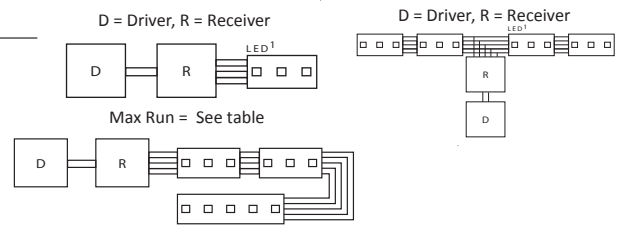

Warranty/ Technical & contact information are all available at www.integral-led.com

Integral LED is a division of Integral Memory plc:
Unit 6, Iron Bridge Close, Iron Bridge Business Park,
London, NW10 0UF, UK
Integral Europe BV, 2801 DG, NL

IS 1043 A

All Trademarks Acknowledged