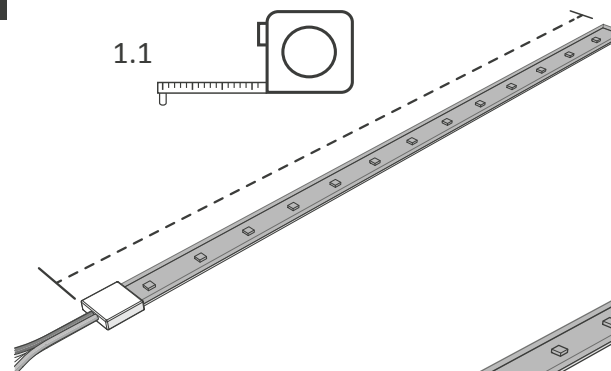

1

Installation / Installation / Installatie / Instalación / Installation / Instalacja / Instalação / Installazione

1.1

1.2