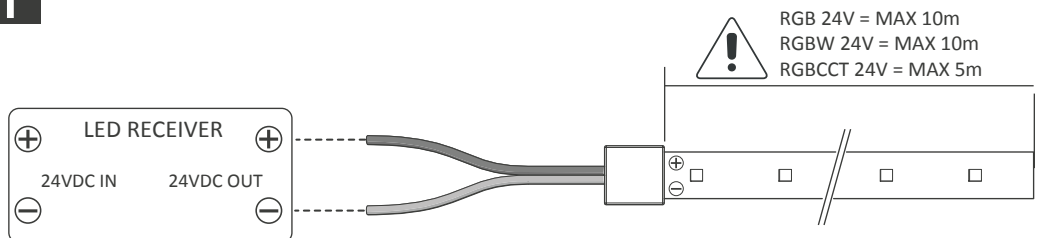

Fig. 2.2

Fig. 2.3

Fig. 2.4

Fig. 2.5

i

RGB 24V = MAX 10m
 RGBW 24V = MAX 10m
 RGBCCT 24V = MAX 5m

Order separately / Commandez séparément / Apart bestellen /
 Ordene por separado / Separat bestellen / Zamów osobno /
 Encomendar Separadamente / Ordina separatamente

RGB 24V = MAX 10m
 RGBW 24V = MAX 10m
 RGBCCT 24V = MAX 5m

Warranty/ Technical & contact information are all available at www.integral-led.com

Integral LED is a division of Integral Memory plc:
 Unit 6, Iron Bridge Close, Iron Bridge Business Park,
 London, NW10 0UF, UK
 Integral Europe BV, 2801 DG, NL