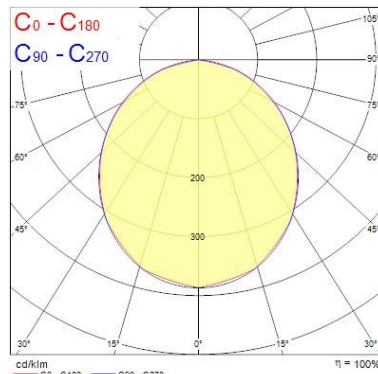

YourHome Spot IP65

YourHome Spot TBT 630lm 3-CCT DIM IP65 Blanc
0005257

SCHÉMAS TECHNIQUES