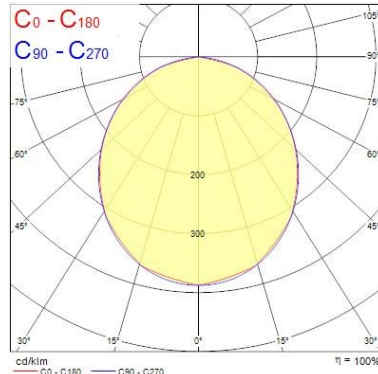

YourHome Spot IP65

YourHome Spot TBT 630lm 3-CCT DIM IP65 Blanc
0005257

SCHÉMAS TECHNIQUES