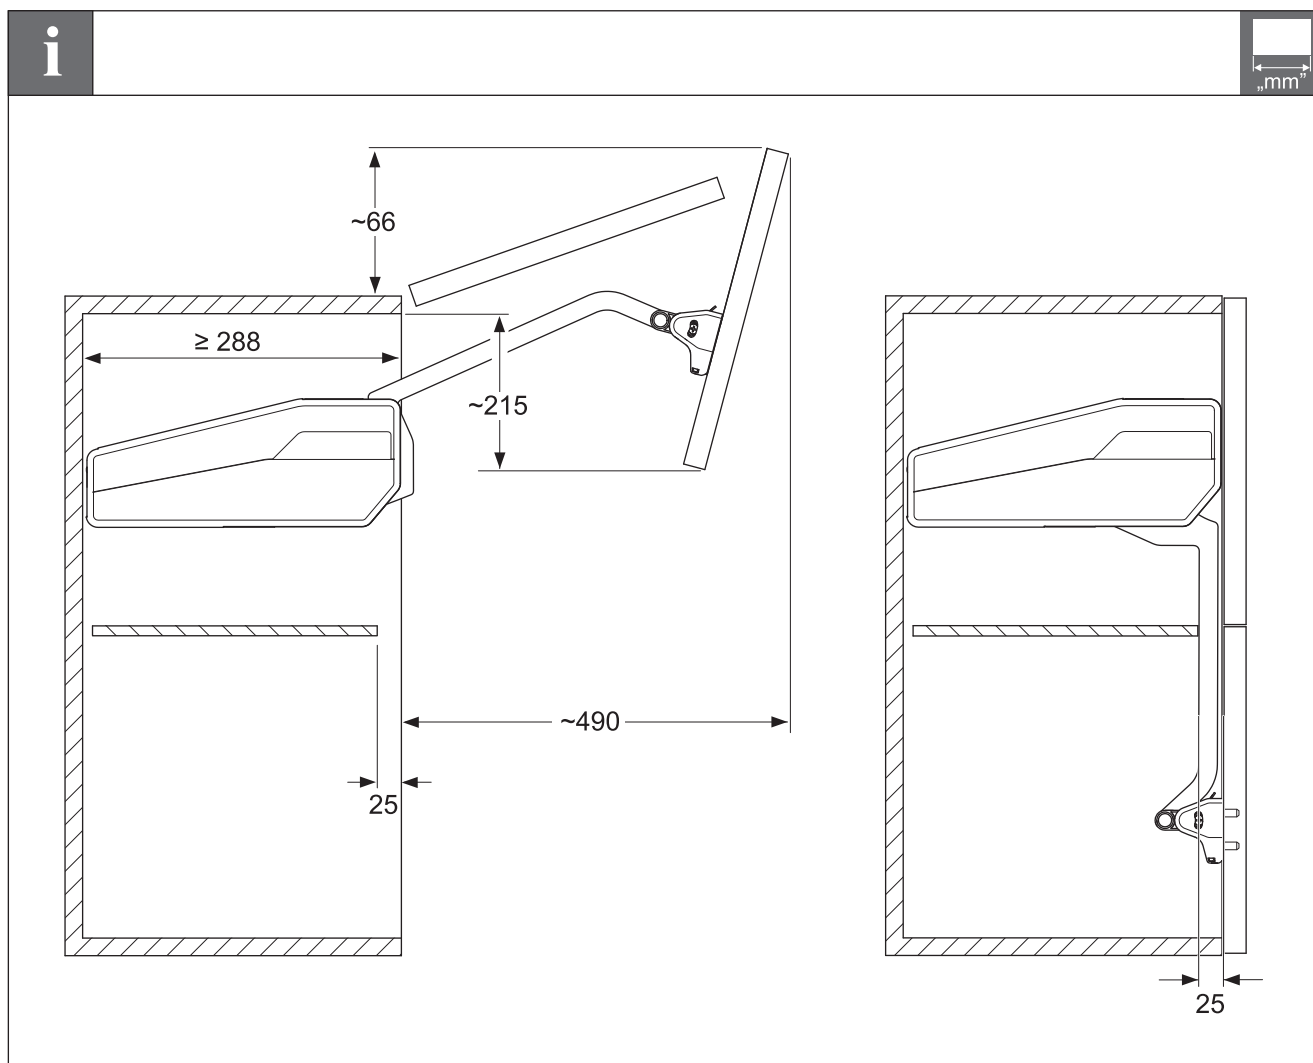

## FREEfold

by Kesseböhmer

www.leroymerlin...

4044040000

**Assembly Diagram:**

- A:** Main pull-out shelf assembly.
- B:** Secondary pull-out shelf assembly.
- C:** Shelf support rail.
- D:** Shelf support rail connector.
- E (2x):** Small metal brackets.
- F:** Mounting plate for the shelf.
- G (2x):** Mounting brackets.
- H (12x):** Screws, length 13, diameter Ø4.
- I (2x2):** Spacers.
- J:** Top view of the shelf assembly.
- K (5 mm):** Screws for the shelf.
- L:** Mounting plate with dimensions and labels L and R.

**Material Selection Table:**

Material	Quantity
WOOD (a)	2x
ALUMINIUM (b)	2x

**Angle:** 110°

**i**

<b>G4fo</b>	600 - 800	5,2 - 10,3 kg

KESSEBÖHMER 115474 HDE 23-09-2022

4044040000

KESSEBÖHMER 115474 HDE 23-09-2022