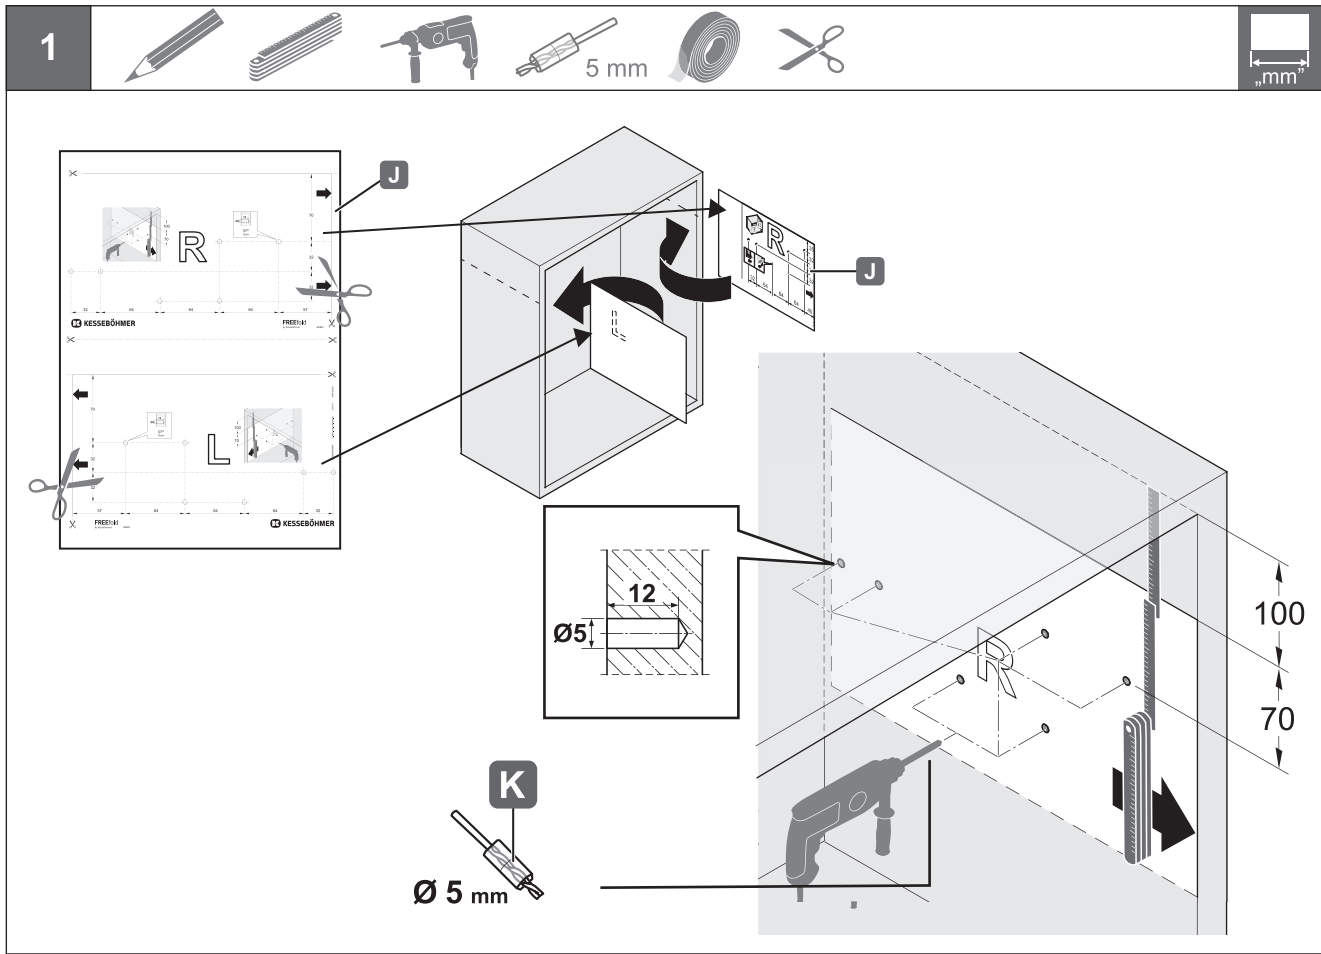

## FREEfold

by Kesseböhmer

www.leroymerlin...

4044040000

**Assembly Diagram:**

- A:** Main pull-out shelf assembly.
- B:** Secondary pull-out shelf assembly.
- C:** Shelf support rail.
- D:** Shelf support rail connector.
- E (2x):** Small metal brackets.
- F:** Mounting plate for the shelf.
- G (2x):** Mounting brackets.
- H (12x):** Screws, length 13, diameter Ø4.
- I (2x2):** Spacers.
- J:** Top view of the shelf assembly.
- K (5 mm):** Screws for the shelf.
- L:** Mounting plate with dimensions and labels L and R.

**Material Selection Table:**

Material	Quantity
WOOD (a)	2x
ALUMINIUM (b)	2x

**Angle:** 110°

**i**

<b>G4fo</b>	600 - 800	5,2 - 10,3 kg

KESSEBÖHMER 115474 HDE 23-09-2022

4044040000

KESSEBÖHMER 115474 HDE 23-09-2022