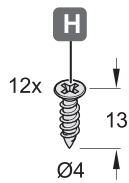

KESSEBÖHMER 115474 HDE 23-09-2022