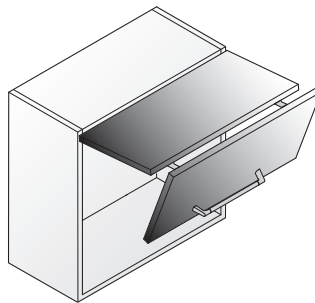

## FREEfold

by Kesseböhmer

www.leroymerlin...

4044040000

**Assembly Diagram:**

- A:** Main pull-out shelf assembly.
- B:** Secondary pull-out shelf assembly.
- C:** Shelf support rail.
- D:** Shelf support rail connector.
- E (2x):** Small metal brackets.
- F:** Mounting plate for the shelf.
- G (2x):** Mounting brackets.
- H (12x):** Screws, length 13, diameter Ø4.
- I (2x2):** Spacers.
- J:** Top view of the shelf assembly.
- K (5 mm):** Screws for the shelf.
- L:** Mounting plate with dimensions and labels L and R.

**Material Selection Table:**

Material	Quantity
WOOD (a)	2x
ALUMINIUM (b)	2x

**Angle:** 110°

**i**

<b>G4fo</b>	600 - 800	5,2 - 10,3 kg

KESSEBÖHMER 115474 HDE 23-09-2022

4044040000

KESSEBÖHMER 115474 HDE 23-09-2022