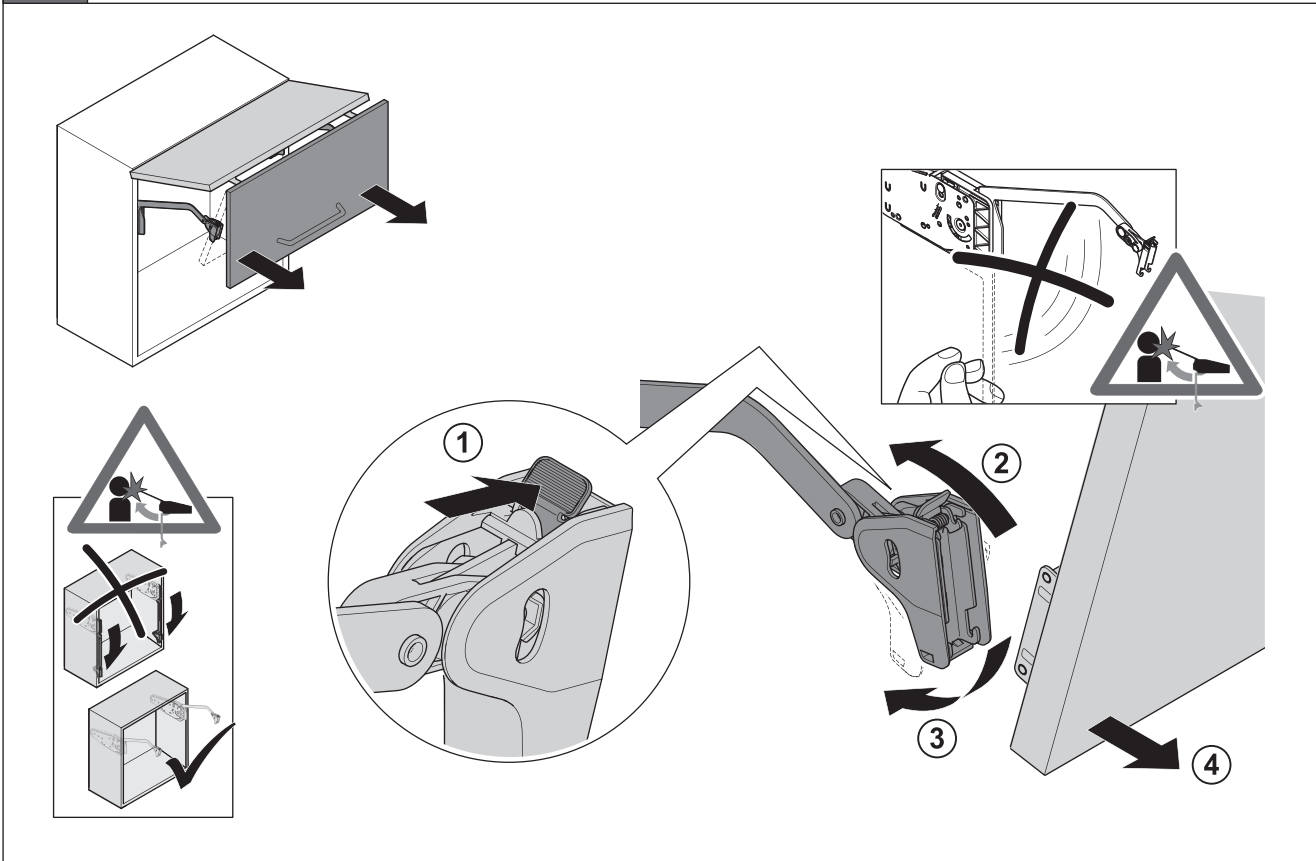

4044040000

i