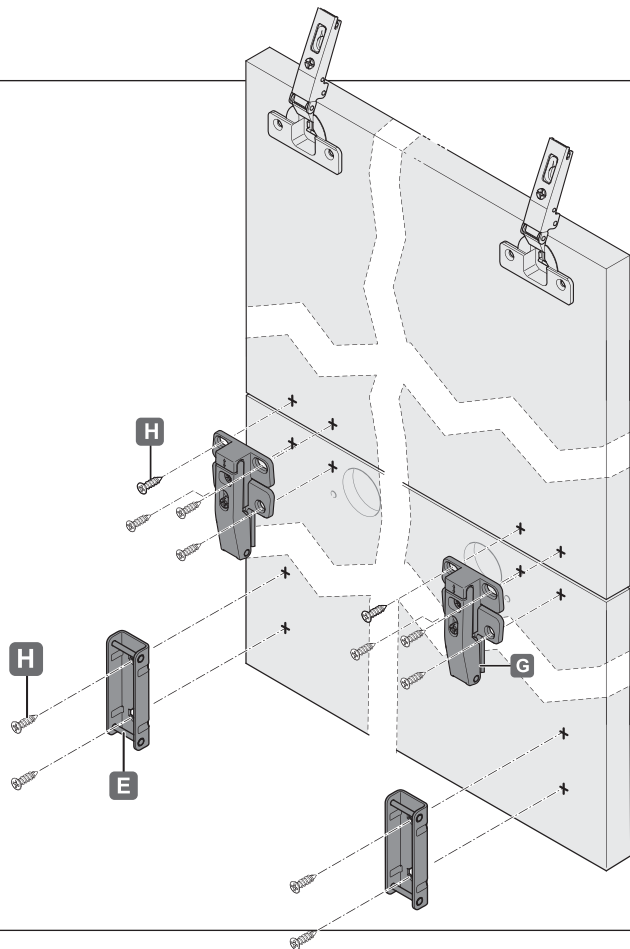

KESSEBÖHMER 115474 HDE 23-09-2022