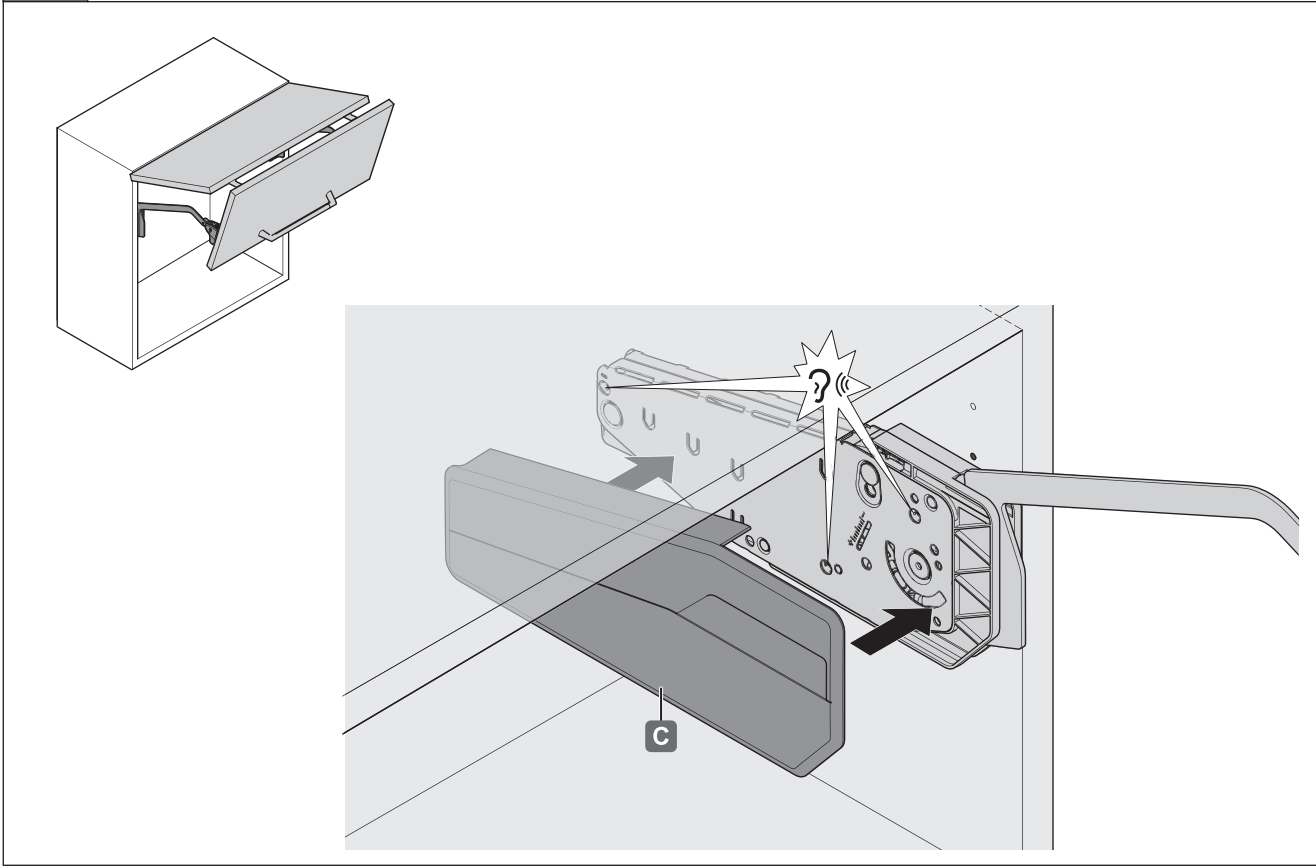

12

4044040000

i

KESSEBÖHMER 115474 HDE 23-09-2022