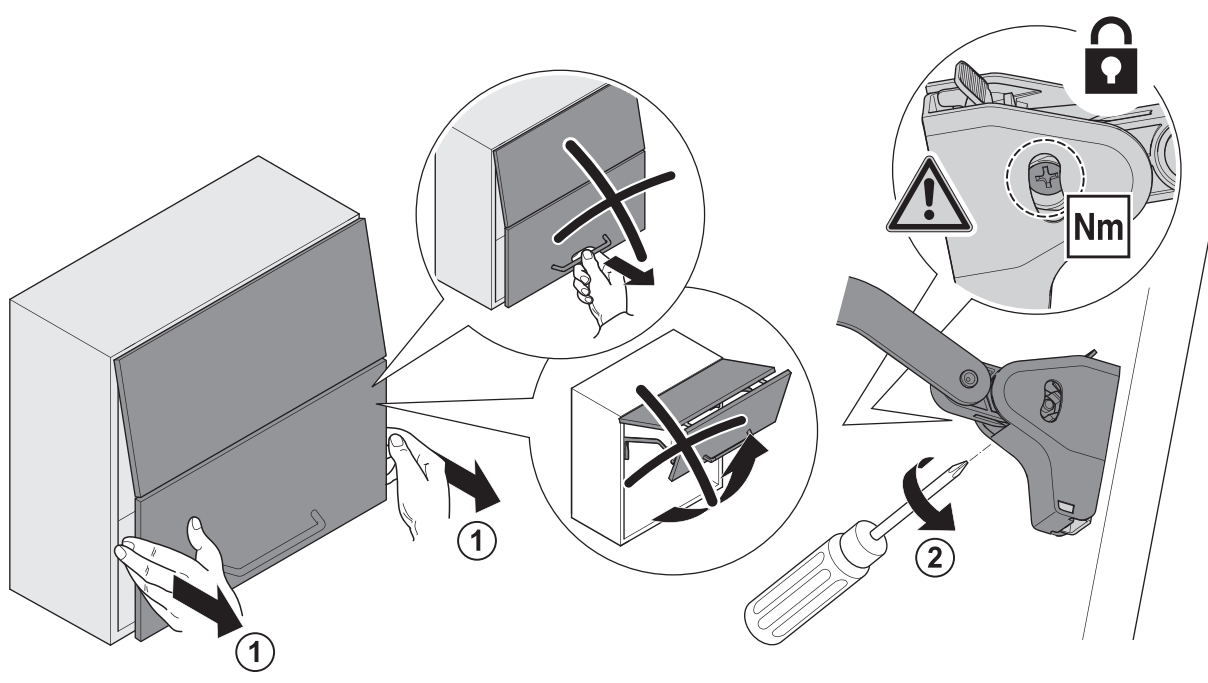

11

4044040000

KESSEBÖHMER 115474 HDE 23-09-2022