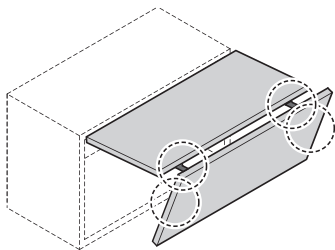

KESSEBÖHMER 115474 HDE 23-09-2022