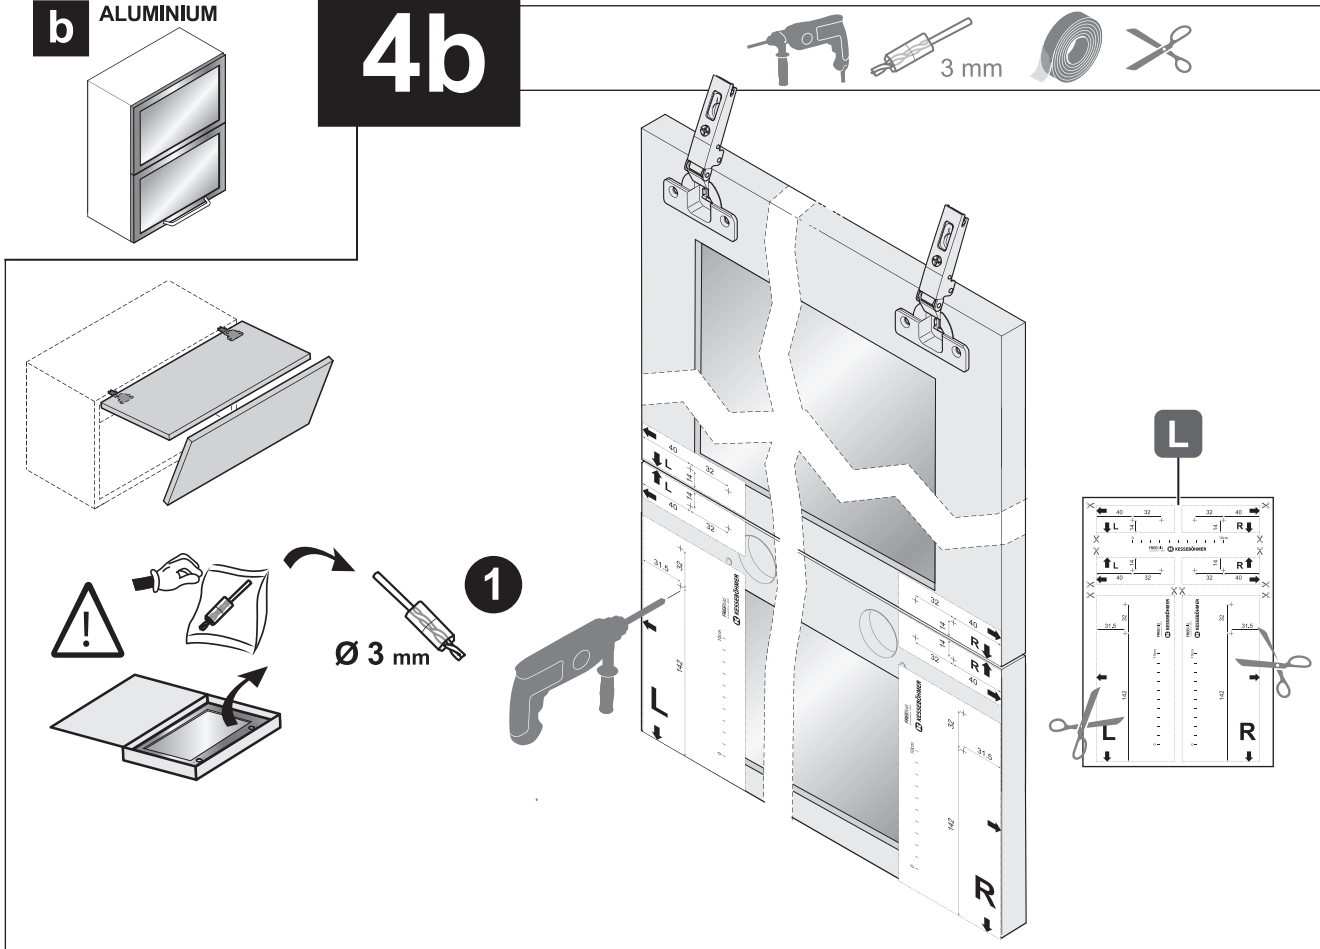

b ALUMINIUM

4b