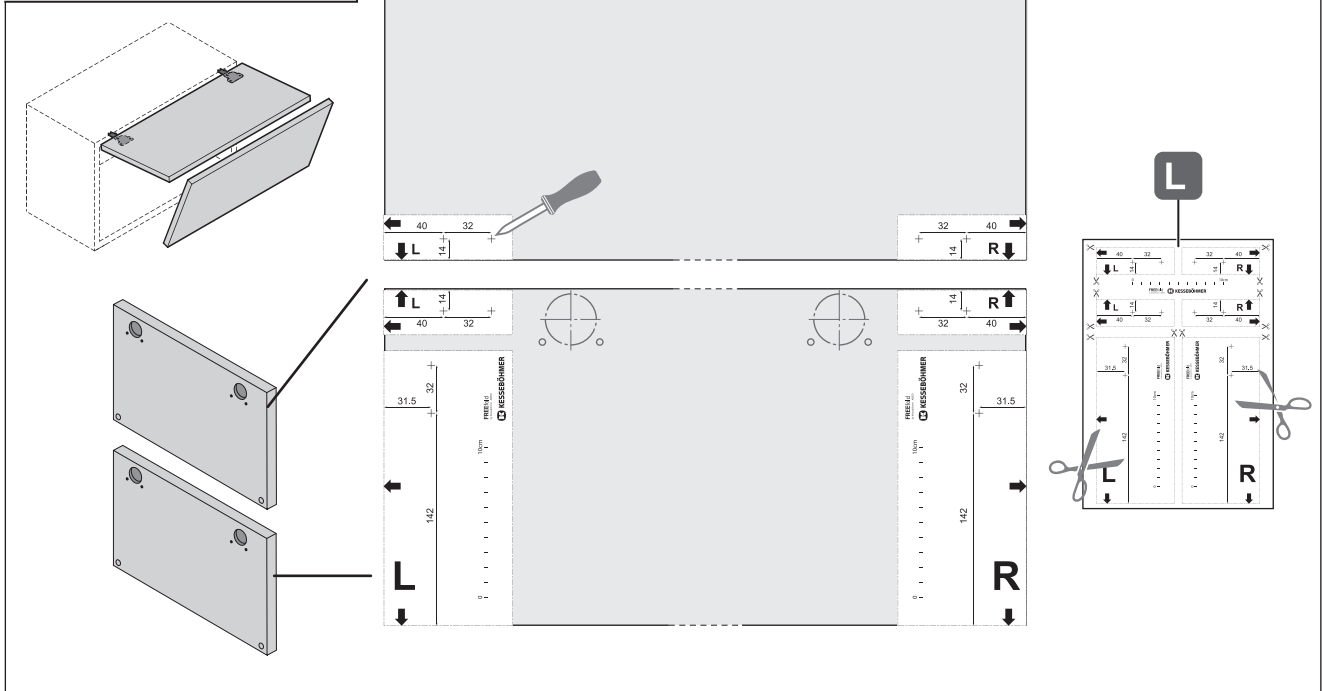

4a

4044040000

5a