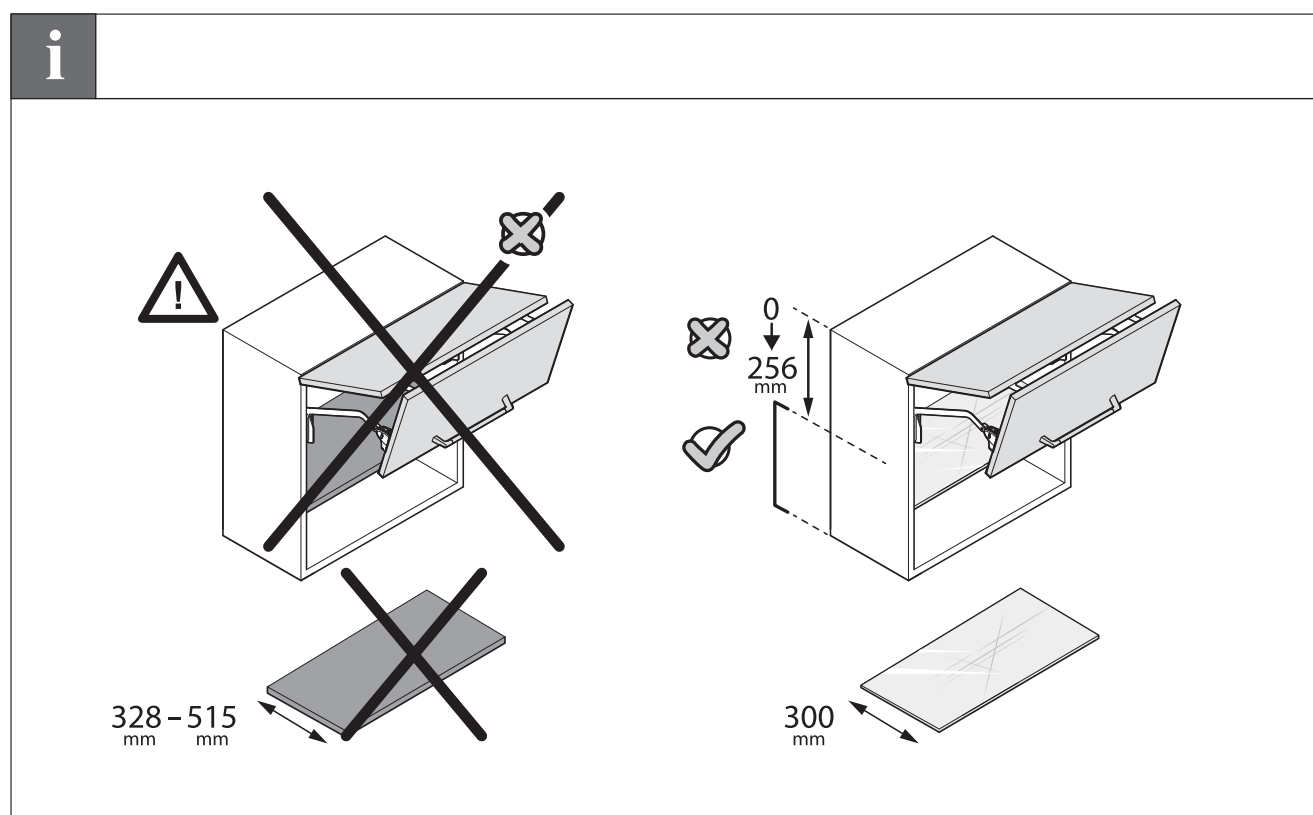

## FREEfold

by Kesseböhmer

www.leroymerlin...

4044040000

**Assembly Diagram:**

- A:** Main pull-out shelf assembly.
- B:** Secondary pull-out shelf assembly.
- C:** Shelf support rail.
- D:** Shelf support rail connector.
- E (2x):** Small metal brackets.
- F:** Mounting plate for the shelf.
- G (2x):** Mounting brackets.
- H (12x):** Screws, length 13, diameter Ø4.
- I (2x2):** Spacers.
- J:** Top view of the shelf assembly.
- K (5 mm):** Screws for the shelf.
- L:** Mounting plate with dimensions and labels L and R.

**Material Selection Table:**

Material	Quantity
WOOD (a)	2x
ALUMINIUM (b)	2x

**Angle:** 110°

**i**

<b>G4fo</b>	600 - 800	5,2 - 10,3 kg

KESSEBÖHMER 115474 HDE 23-09-2022

4044040000

KESSEBÖHMER 115474 HDE 23-09-2022