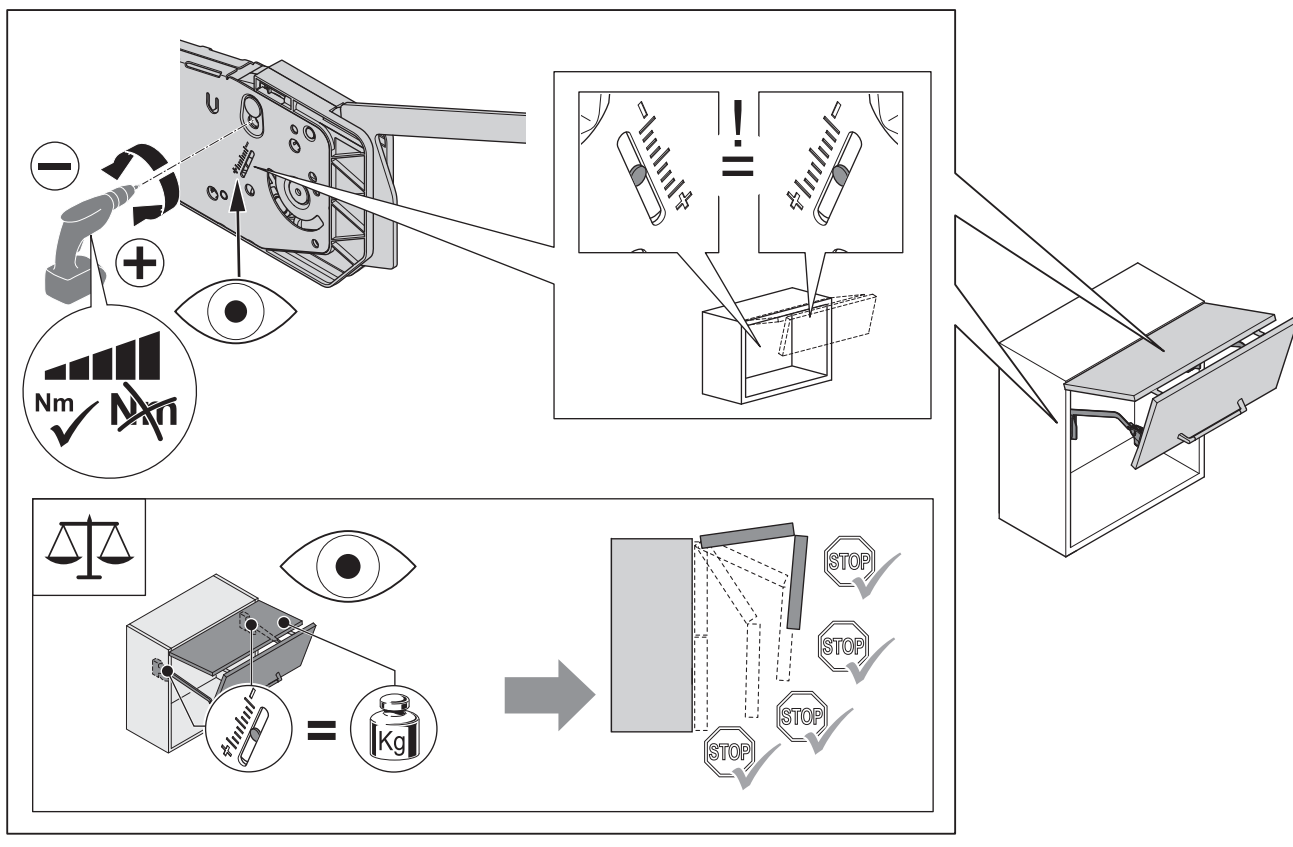

KESSEBÖHMER 115474 HDE 23-09-2022