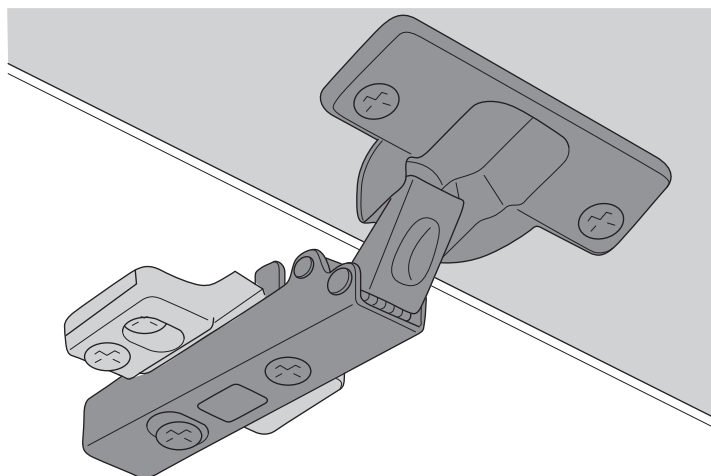

i

4044040000