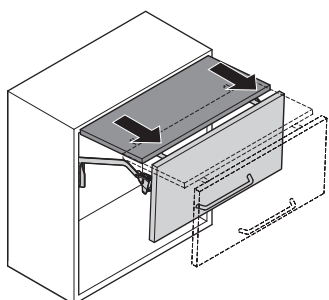

i

4044040000