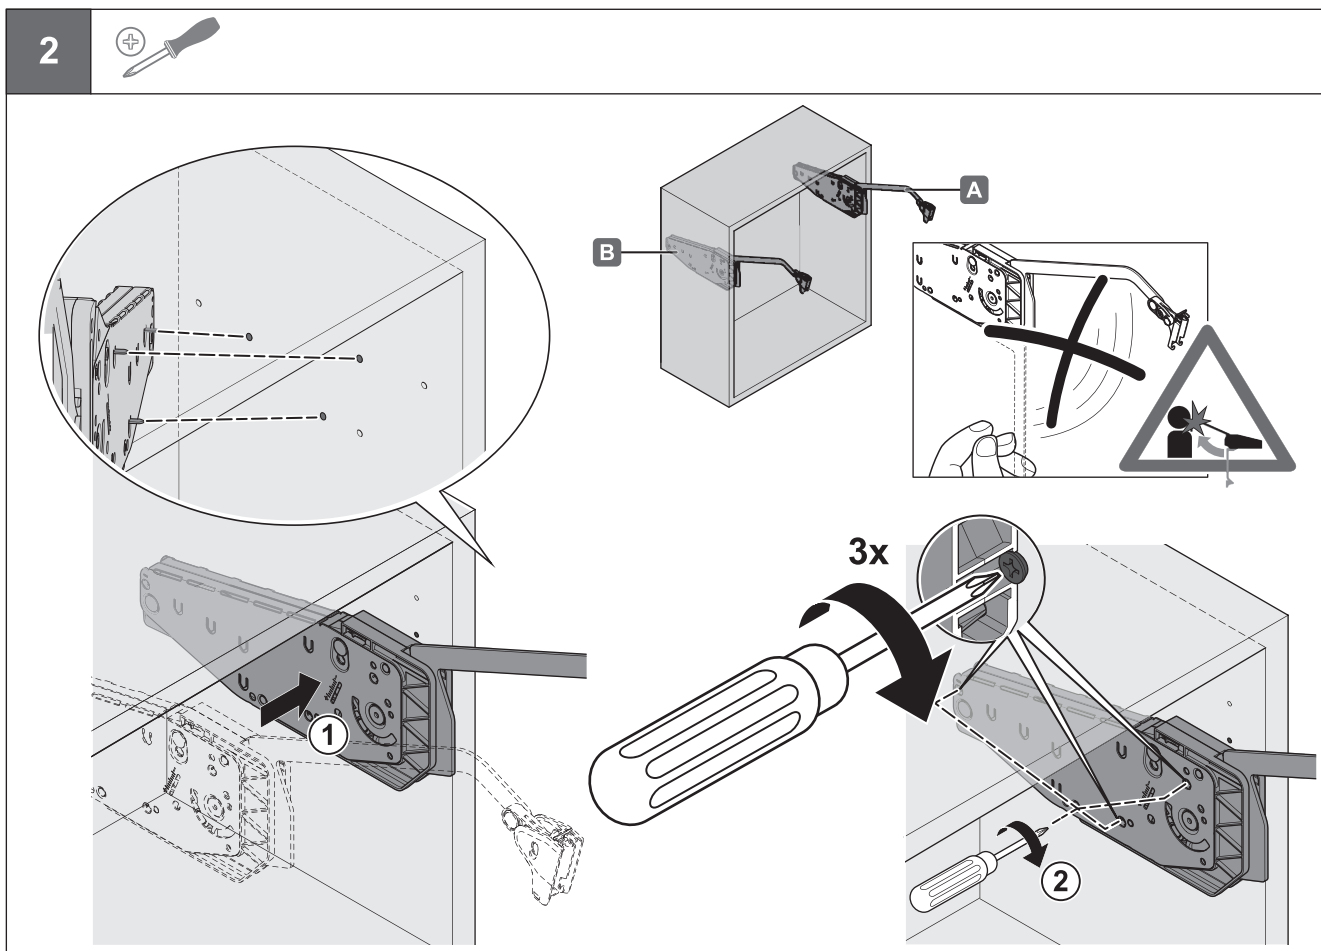

## FREEfold

by Kesseböhmer

www.leroymerlin...

4044040000

**Assembly Diagram:**

- A:** Main pull-out shelf assembly.
- B:** Secondary pull-out shelf assembly.
- C:** Shelf support rail.
- D:** Shelf support rail connector.
- E (2x):** Small metal brackets.
- F:** Mounting plate for the shelf.
- G (2x):** Mounting brackets.
- H (12x):** Screws, length 13, diameter Ø4.
- I (2x2):** Spacers.
- J:** Top view of the shelf assembly.
- K (5 mm):** Screws for the shelf.
- L:** Mounting plate with dimensions and labels L and R.

**Material Selection Table:**

Material	Quantity
WOOD (a)	2x
ALUMINIUM (b)	2x

**Angle:** 110°

**i**

<b>G4fo</b>	600 - 800	5,2 - 10,3 kg

KESSEBÖHMER 115474 HDE 23-09-2022

4044040000

KESSEBÖHMER 115474 HDE 23-09-2022