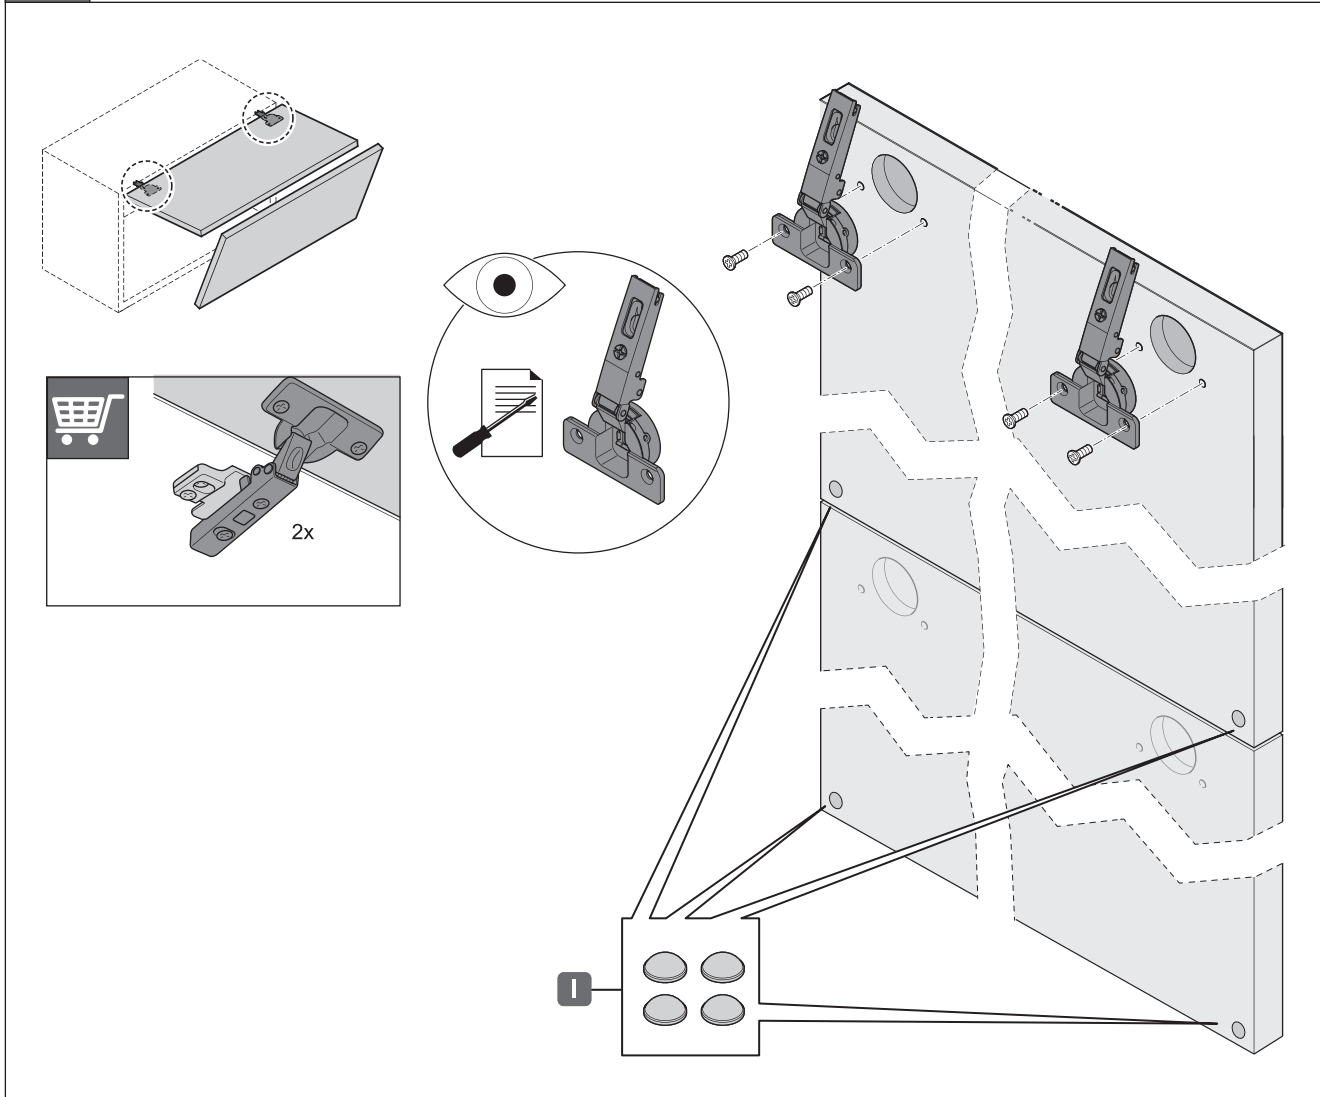

3

PZ 2

4044040000

a WOOD

b ALUMINIUM

4a - 5a

4b - 5b

KESSEBÖHMER 115474 HDE 23-09-2022