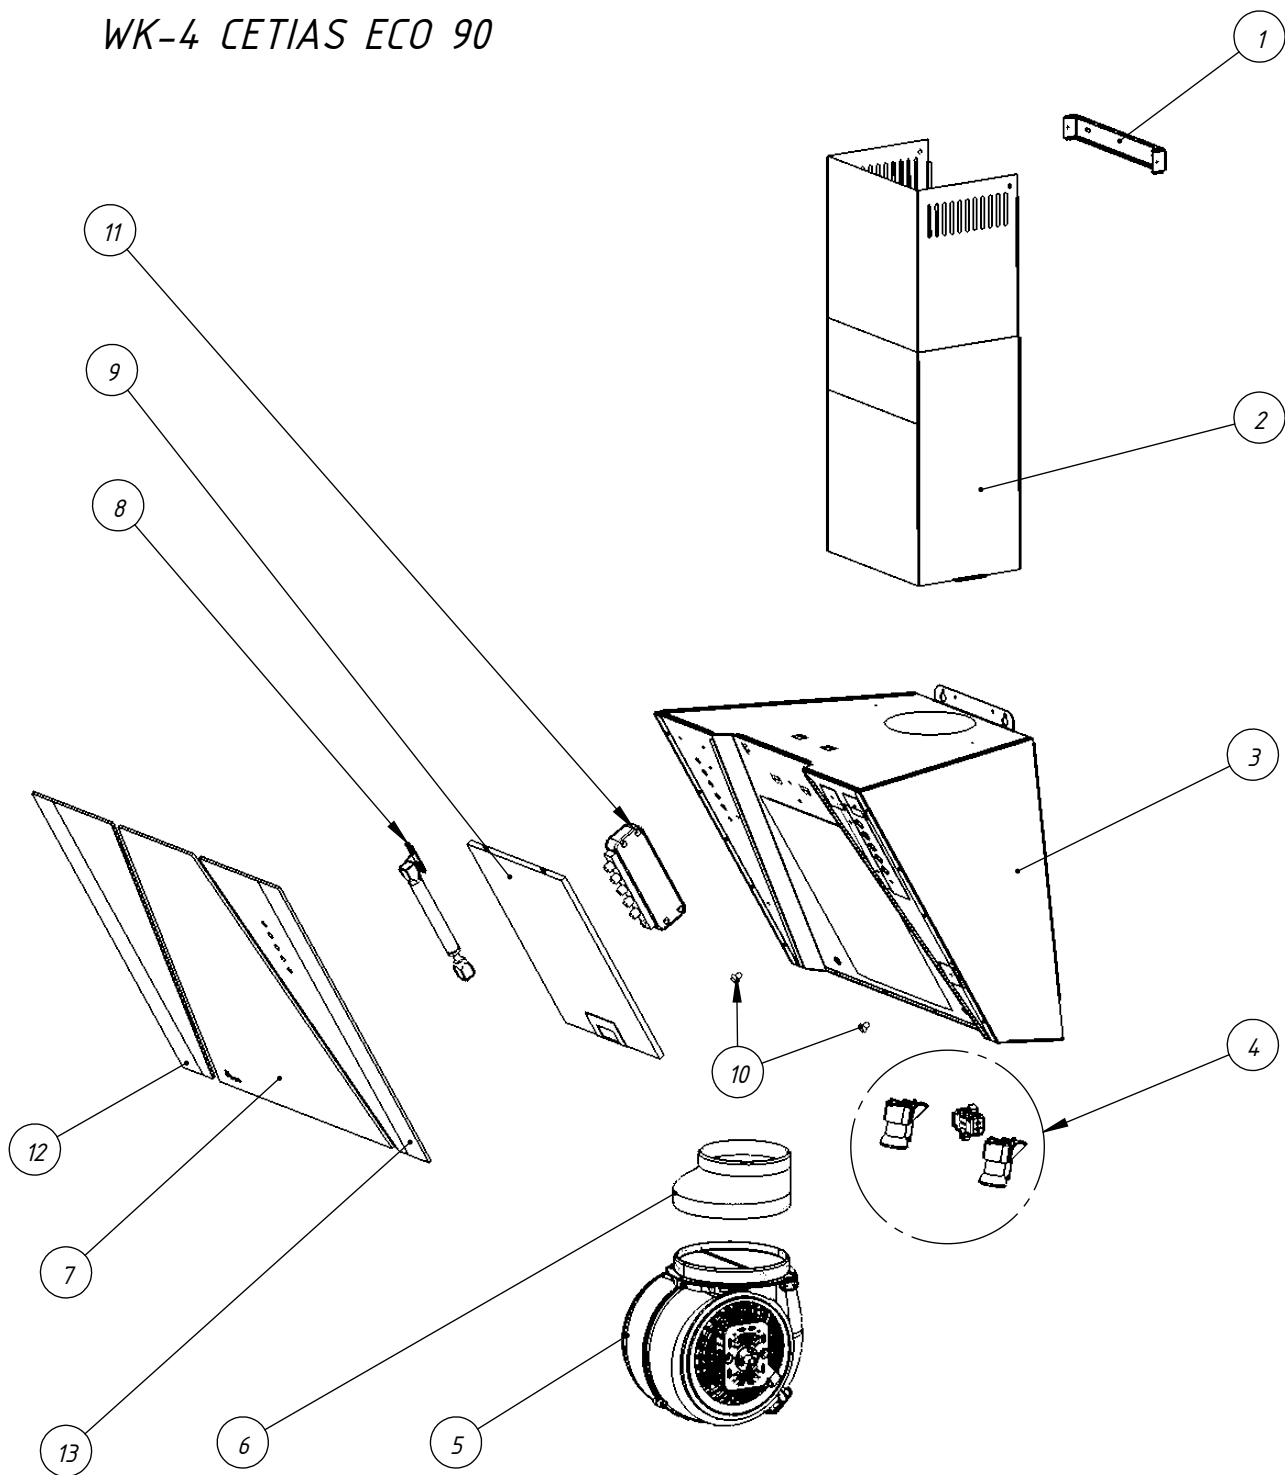

WK-4 CETIAS ECO 90

WK-4 CETIAS ECO 90			
np	name	qty	index number
1	CHMNEY MOUNTING ELEMENT	1	CHMNEY MOUNTING ELEMENT
2	CHIMNEY	1	3352
3	COOKER HOOD BODY	1	913
4	LIGHT CORD	1	4727
5	MOTOGROUP 450	1	3608
6	PLASTIC REDUCTION Φ 150 X Φ 120	1	3275
7	GLASS CENTRAL	1	2107
8	GAS SPRING	1	1479
9	ALUMINIUM FILTER	1	359
10	MAGNETIC CLIP	2	1885+600
11	CONTROL PANEL WK-4	1	456
12	GLASS LEFT	1	2106
13	GLASS RIGHT	1	2105